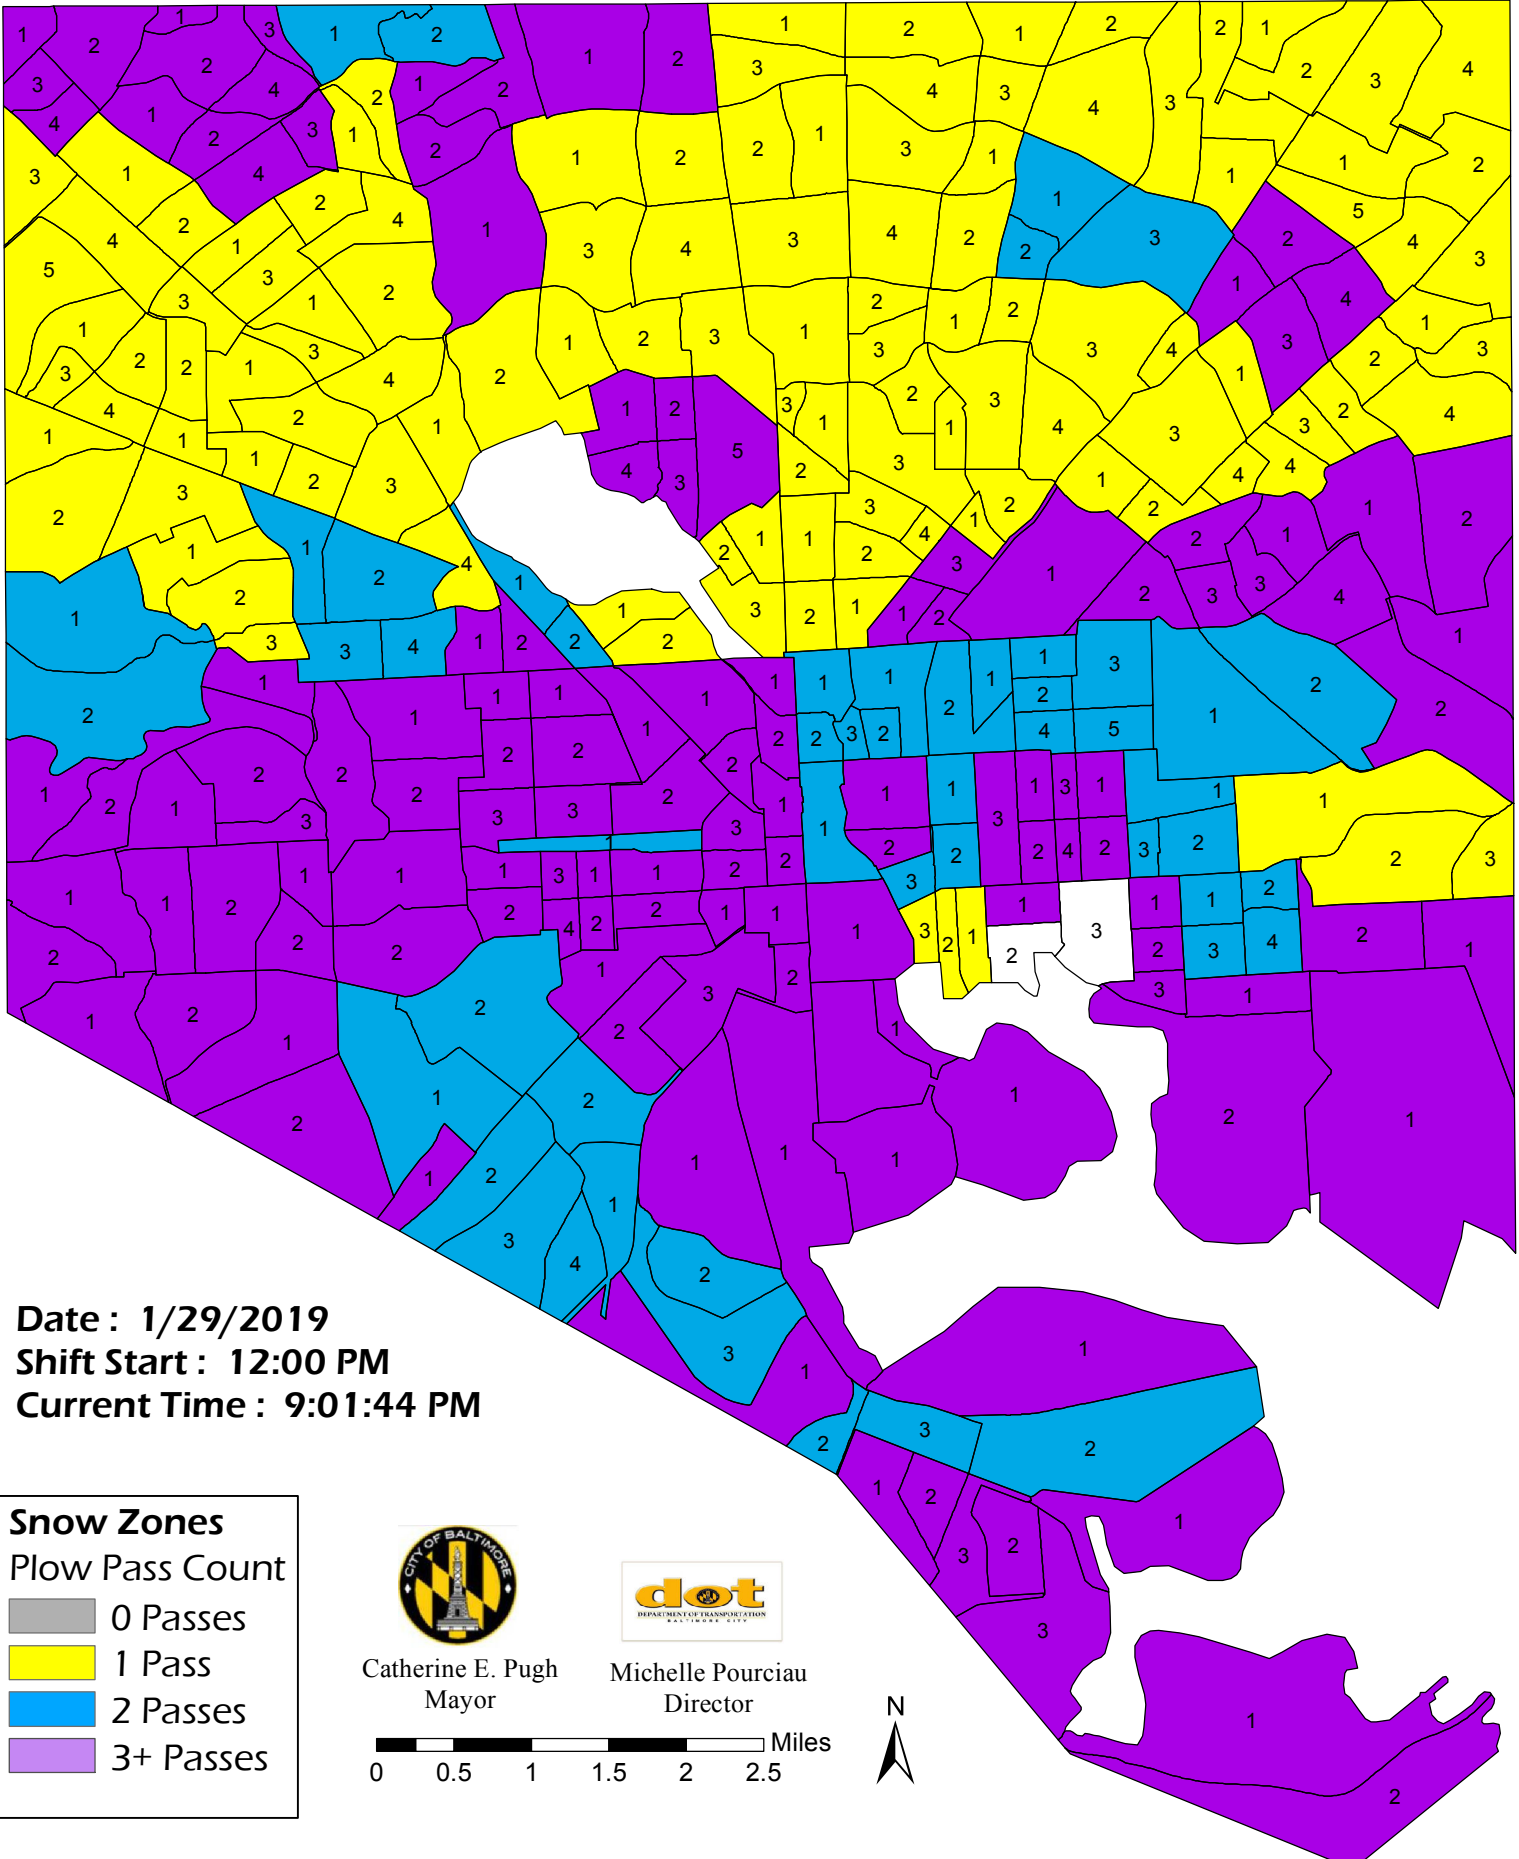

Baltimore City, Secondary Snow Zones Salted and Plowed By Contractors

Date : 1/29/2019
Shift Start : 12:00 PM
Current Time : 9:01:44 PM

Snow Zones
Plow Pass Count

- 0 Passes
- 1 Pass
- 2 Passes
- 3+ Passes

Catherine E. Pugh
Mayor

Michelle Pourciau
Director

Note: Plowing pass count data resets at the beginning of each shift, and does not necessarily reflect the total pass count since the beginning of the weather event.