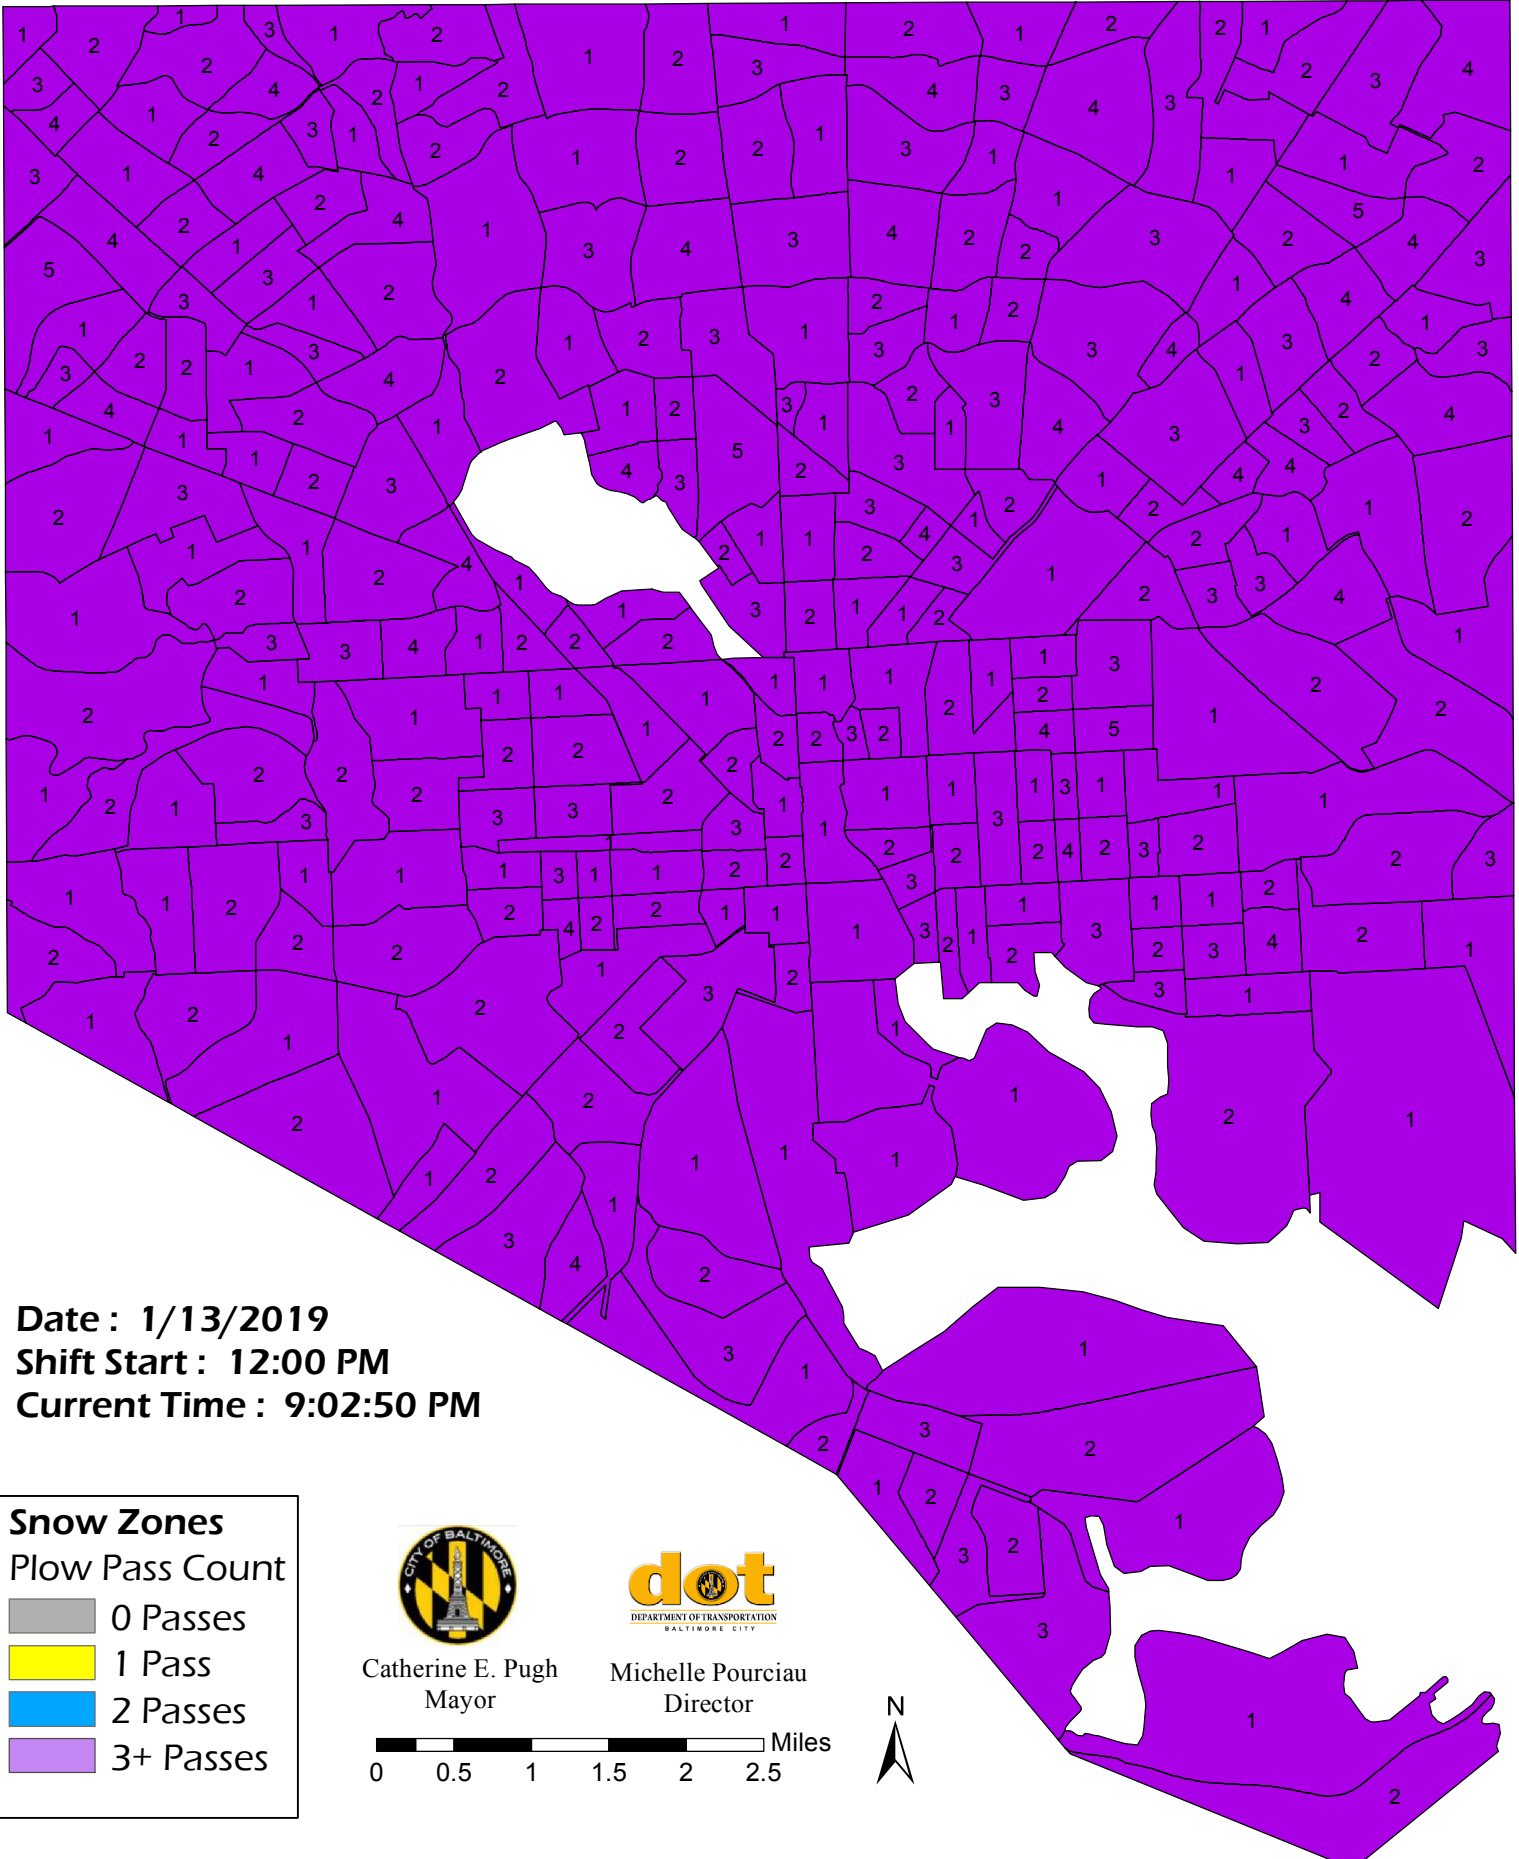

Baltimore City, Secondary Snow Zones Salted and Plowed By Contractors

Date : 1/13/2019
Shift Start : 12:00 PM
Current Time : 9:02:50 PM

Snow Zones
Plow Pass Count

	0 Passes
	1 Pass
	2 Passes
	3+ Passes

Catherine E. Pugh
Mayor

Michelle Pourciau
Director

Note: Plowing pass count data resets at the beginning of each shift, and does not necessarily reflect the total pass count since the beginning of the weather event.