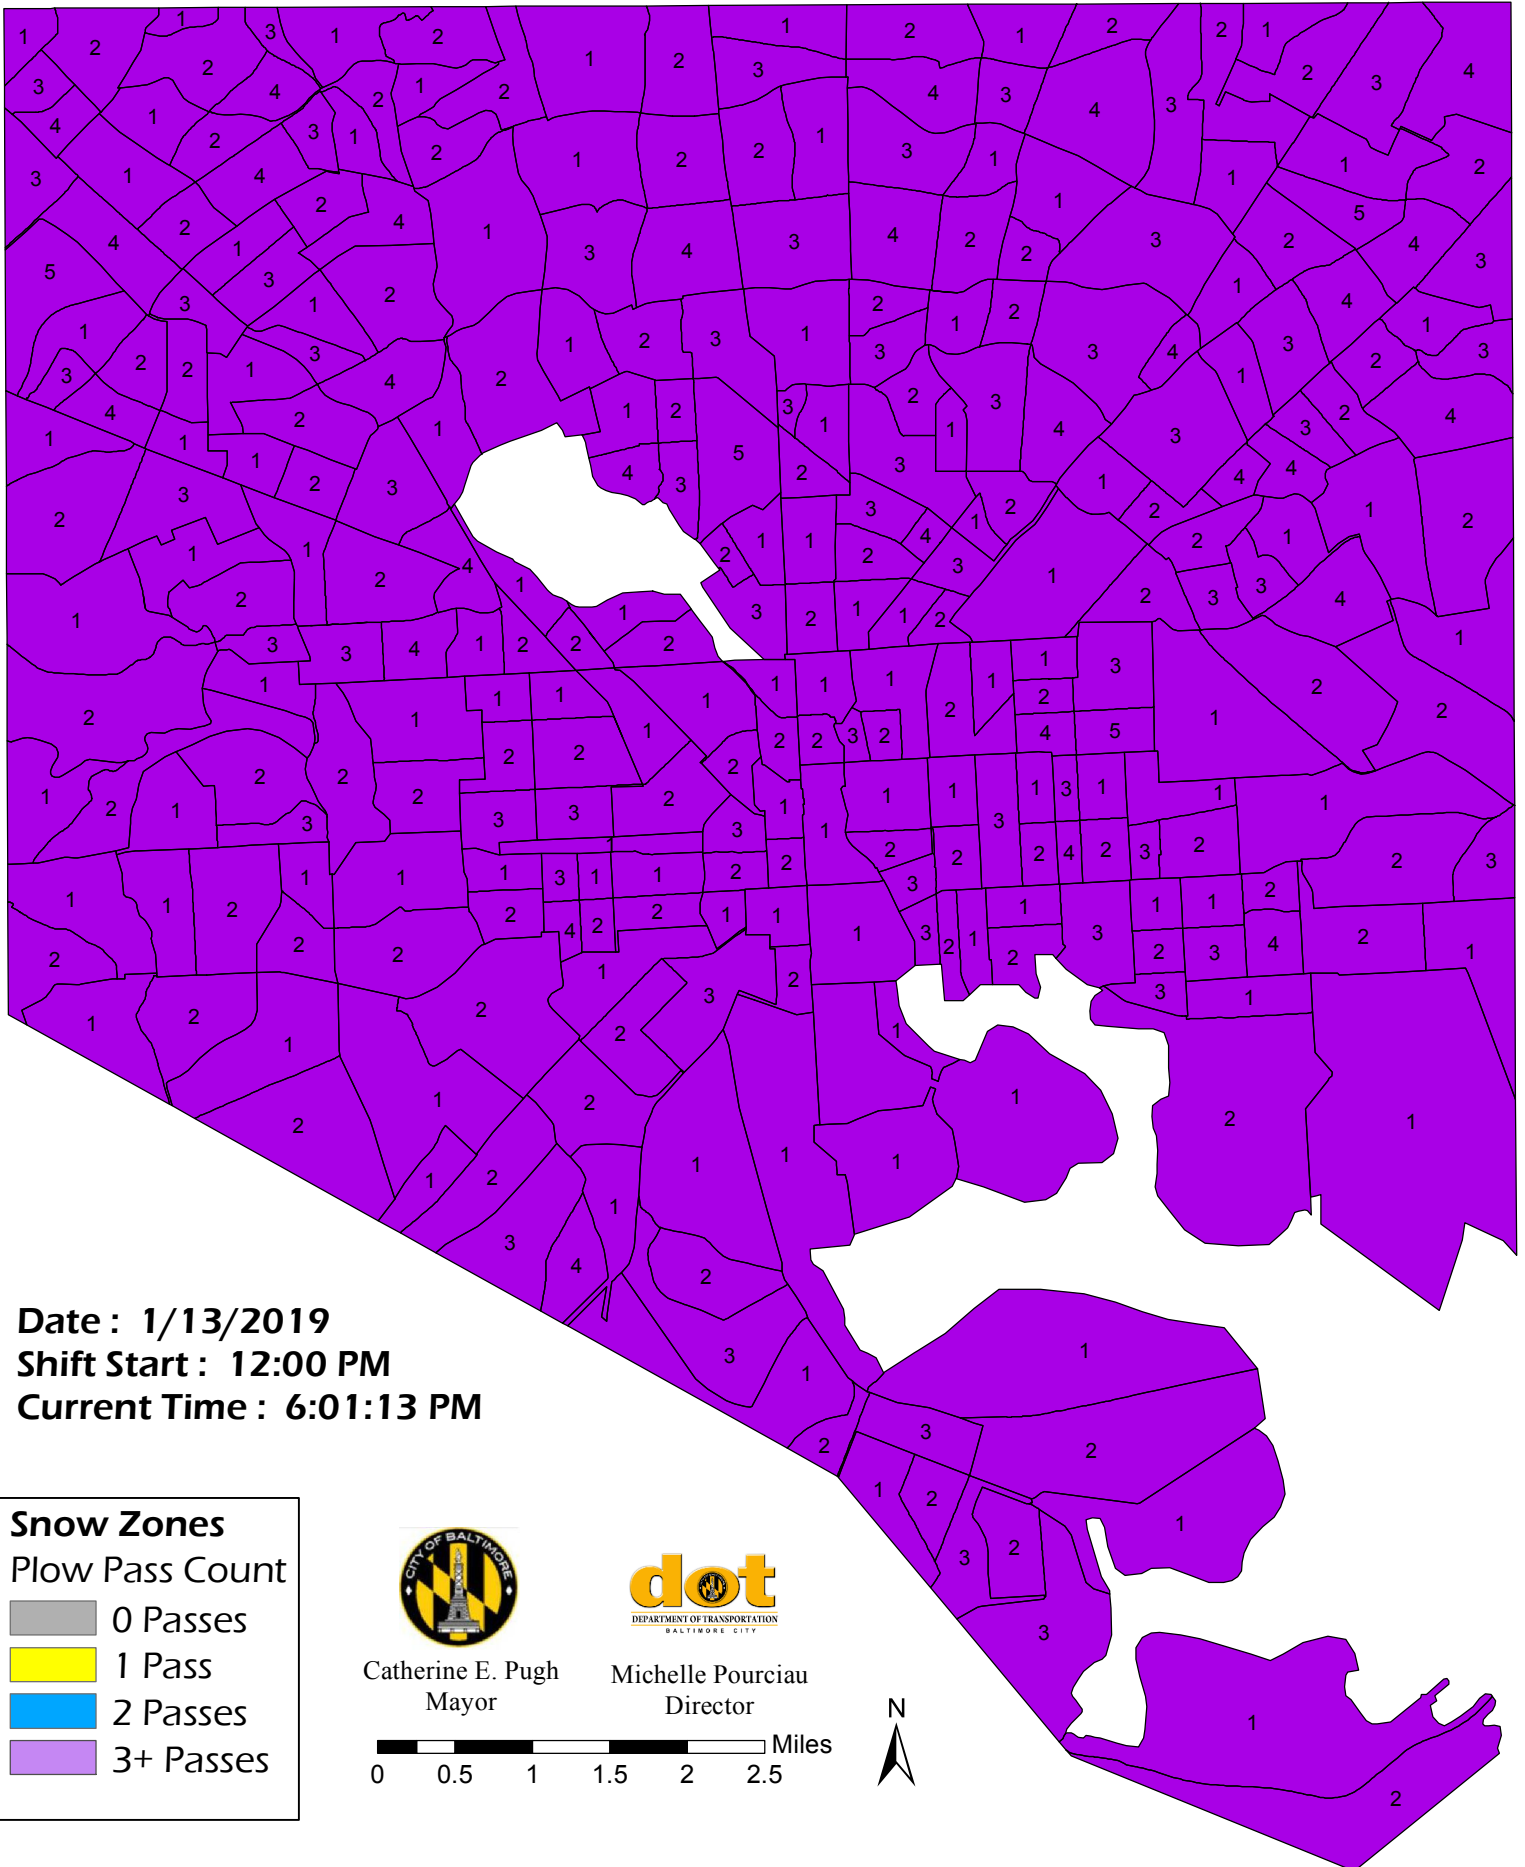

# Baltimore City, Secondary Snow Zones Salted and Plowed By Contractors

**Date : 1/13/2019**  
**Shift Start : 12:00 PM**  
**Current Time : 6:01:13 PM**

Snow Zones	
Plow Pass Count	
	0 Passes
	1 Pass
	2 Passes
	3+ Passes

Catherine E. Pugh  
Mayor

Michelle Pourciau  
Director

**Note: Plowing pass count data resets at the beginning of each shift, and does not necessarily reflect the total pass count since the beginning of the weather event.**