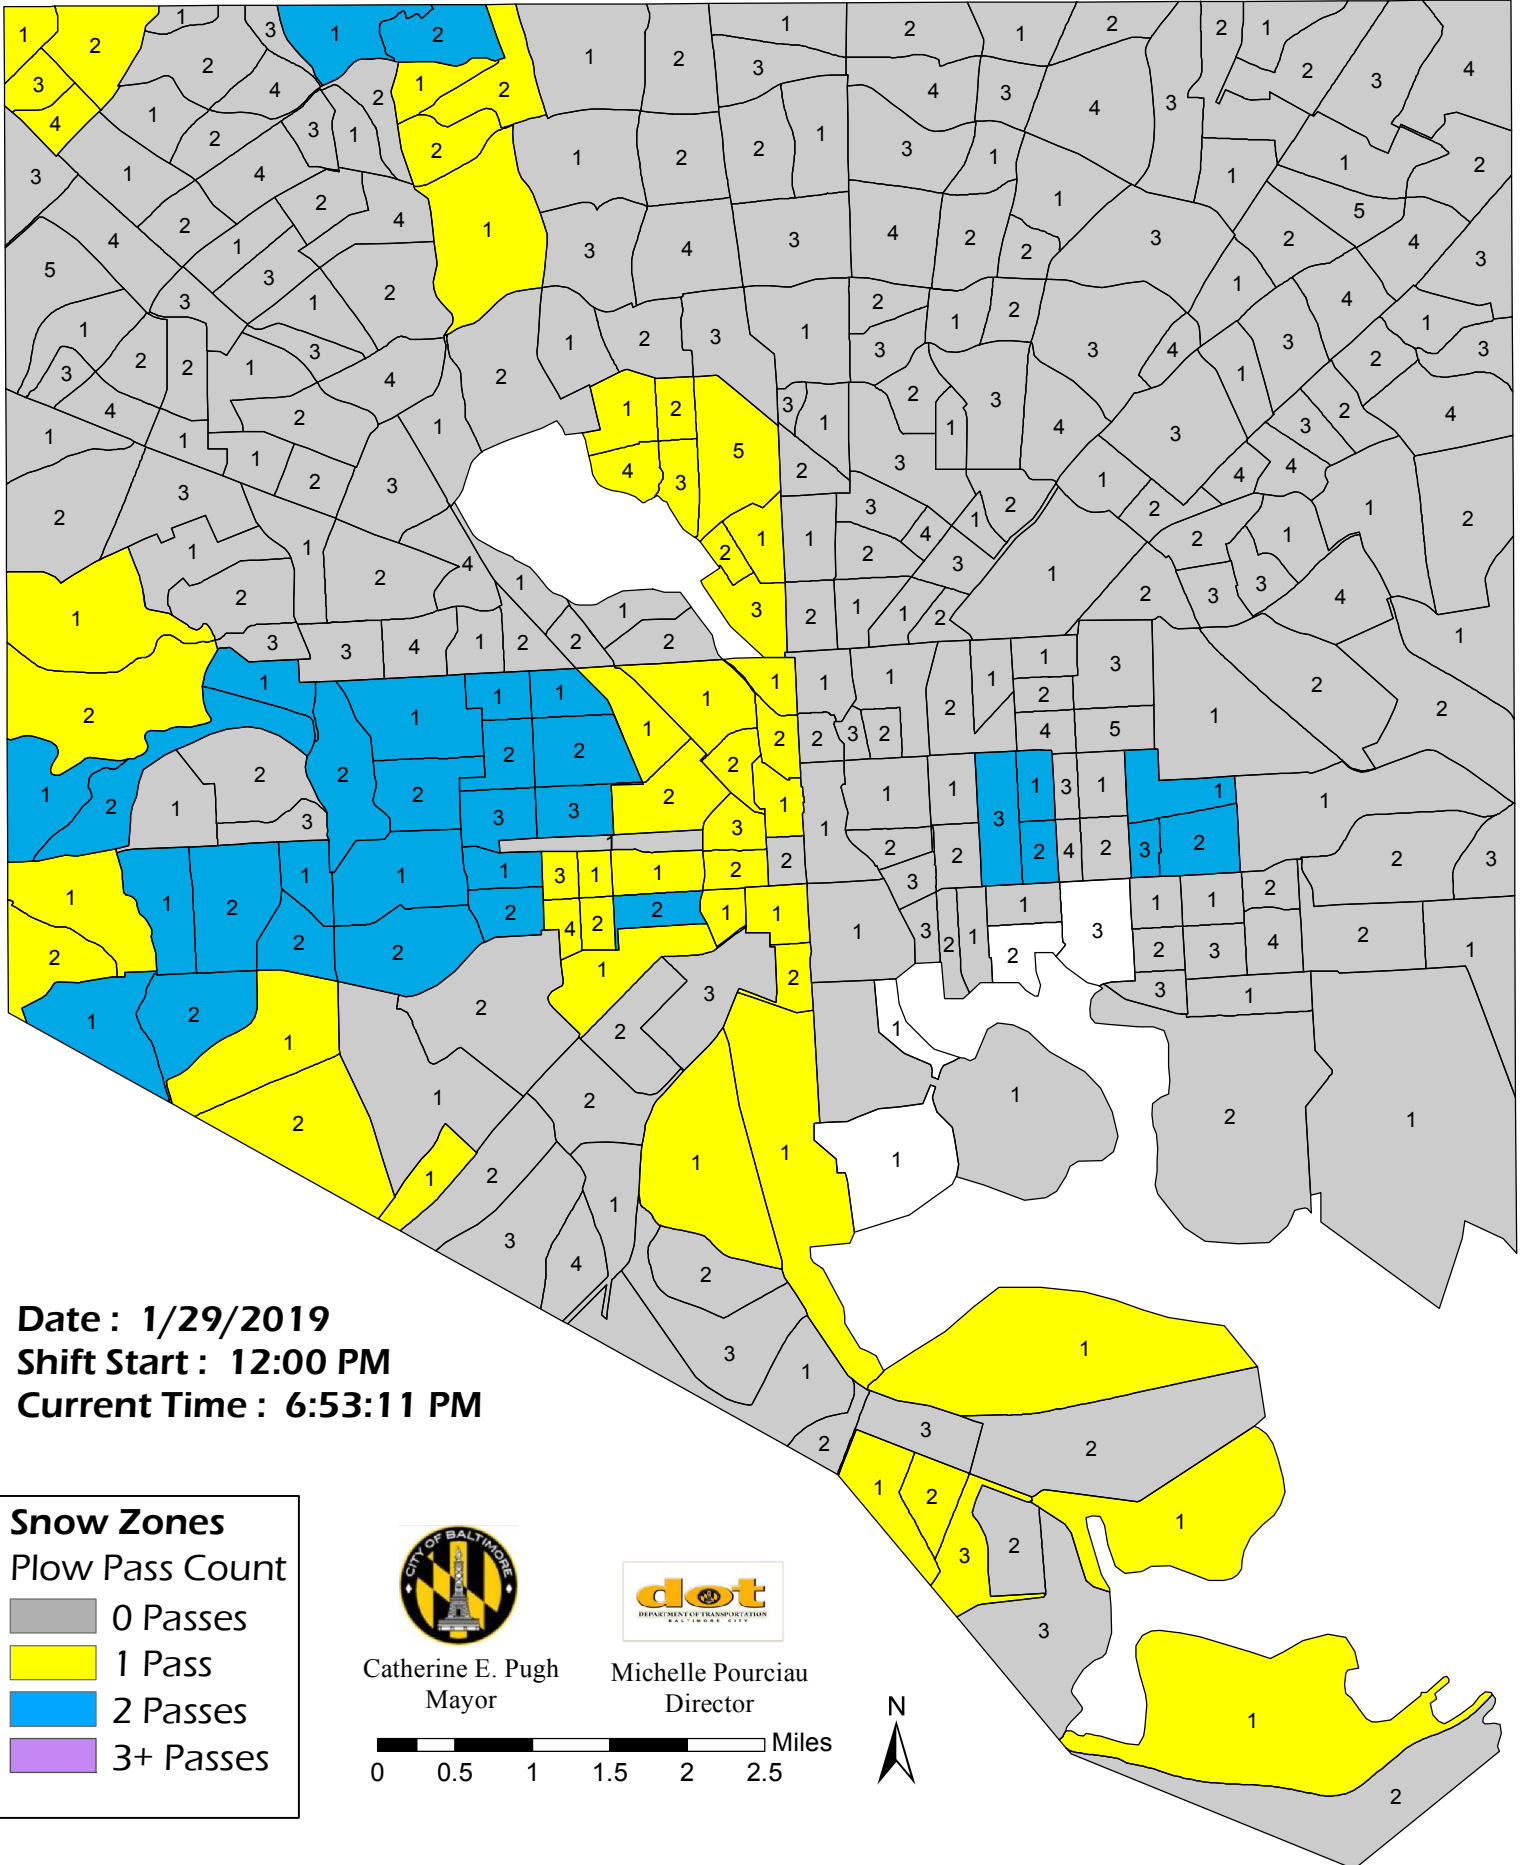

Baltimore City, Secondary Snow Zones Salted and Plowed By Contractors

Date : 1/29/2019
Shift Start : 12:00 PM
Current Time : 6:53:11 PM

Snow Zones
Plow Pass Count

- 0 Passes
- 1 Pass
- 2 Passes
- 3+ Passes

Catherine E. Pugh
Mayor

Michelle Pourciau
Director

Note: Plowing pass count data resets at the beginning of each shift, and does not necessarily reflect the total pass count since the beginning of the weather event.