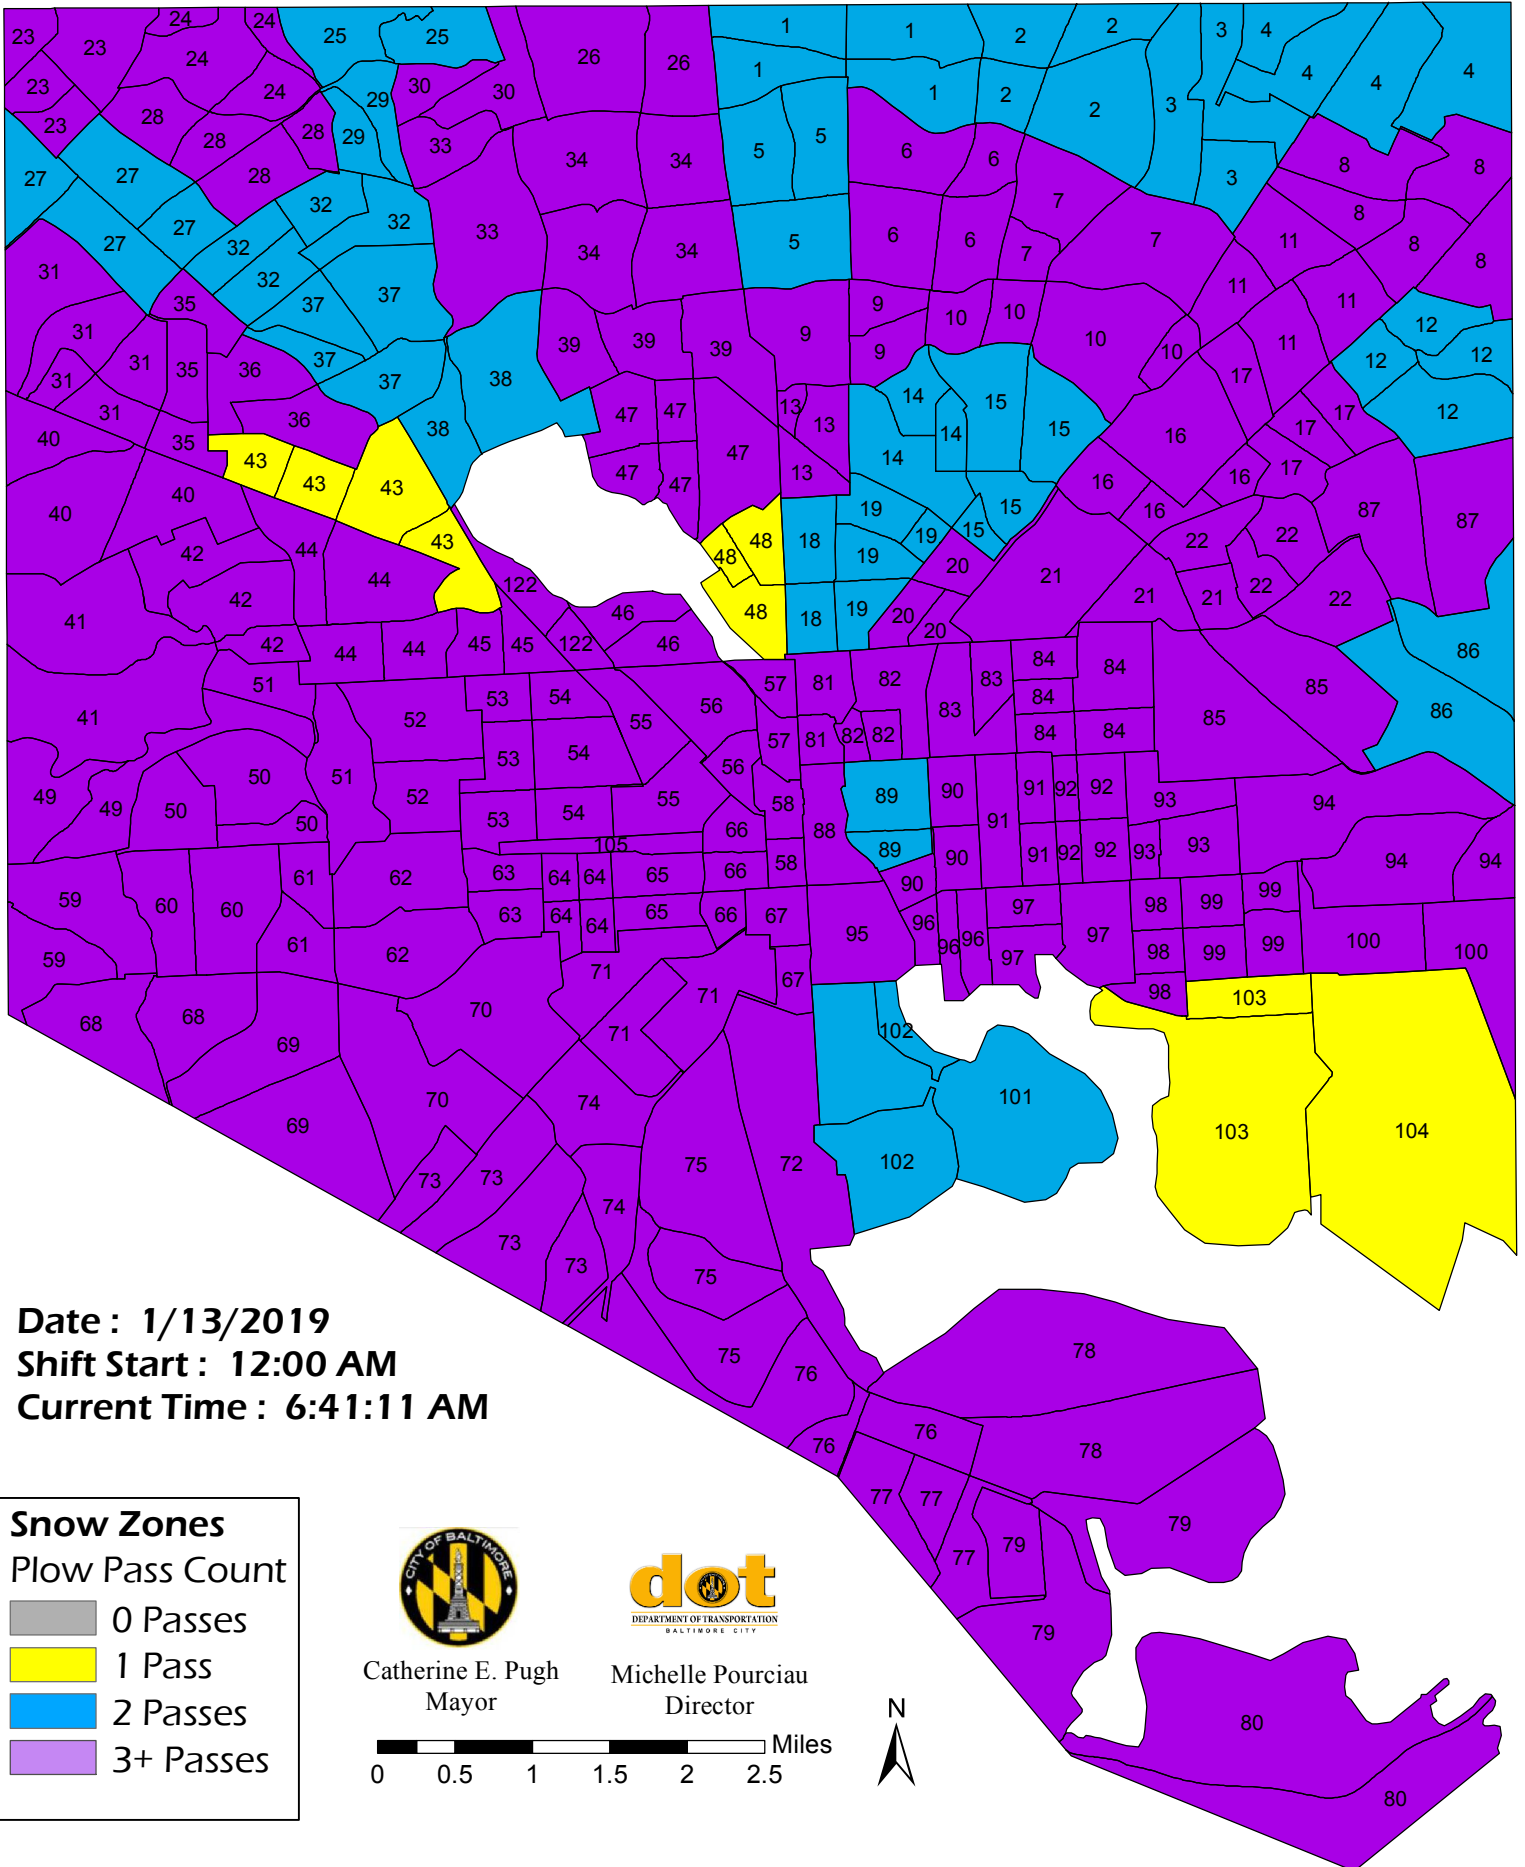

Baltimore City, Secondary Snow Zones Salted and Plowed By Contractors

Date : 1/13/2019
Shift Start : 12:00 AM
Current Time : 6:41:11 AM

Snow Zones
Plow Pass Count

- 0 Passes
- 1 Pass
- 2 Passes
- 3+ Passes

Catherine E. Pugh
Mayor

Michelle Pourciau
Director

0 0.5 1 1.5 2 2.5 Miles

N

Note: Plowing pass count data resets at the beginning of each shift, and does not necessarily reflect the total pass count since the beginning of the weather event.