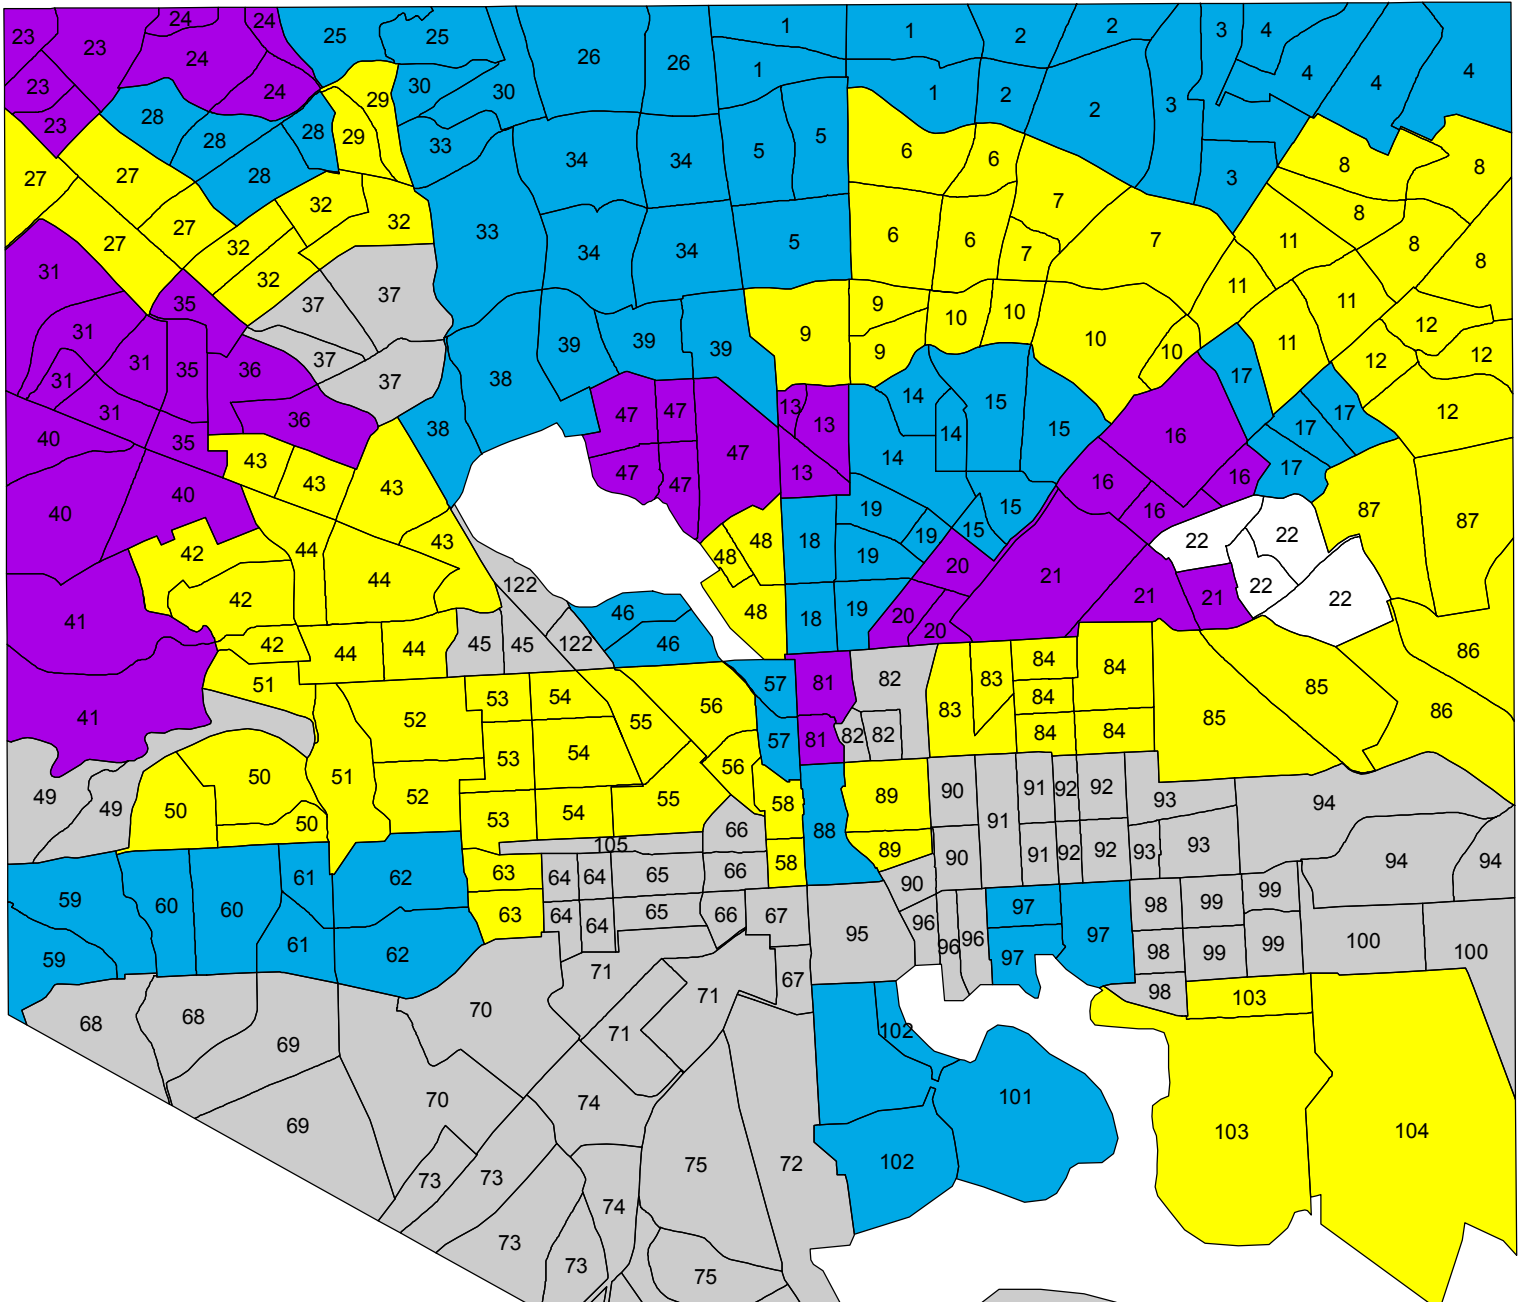

Baltimore City, Secondary Snow Zones Salted and Plowed By Contractors

Date : 1/13/2019
Shift Start : 12:00 PM
Current Time : 3:05:58 AM

Snow Zones
Plow Pass Count

- 0 Passes
- 1 Pass
- 2 Passes
- 3+ Passes

Catherine E. Pugh
Mayor

Michelle Pourciau
Director

Note: Plowing pass count data resets at the beginning of each shift, and does not necessarily reflect the total pass count since the beginning of the weather event.