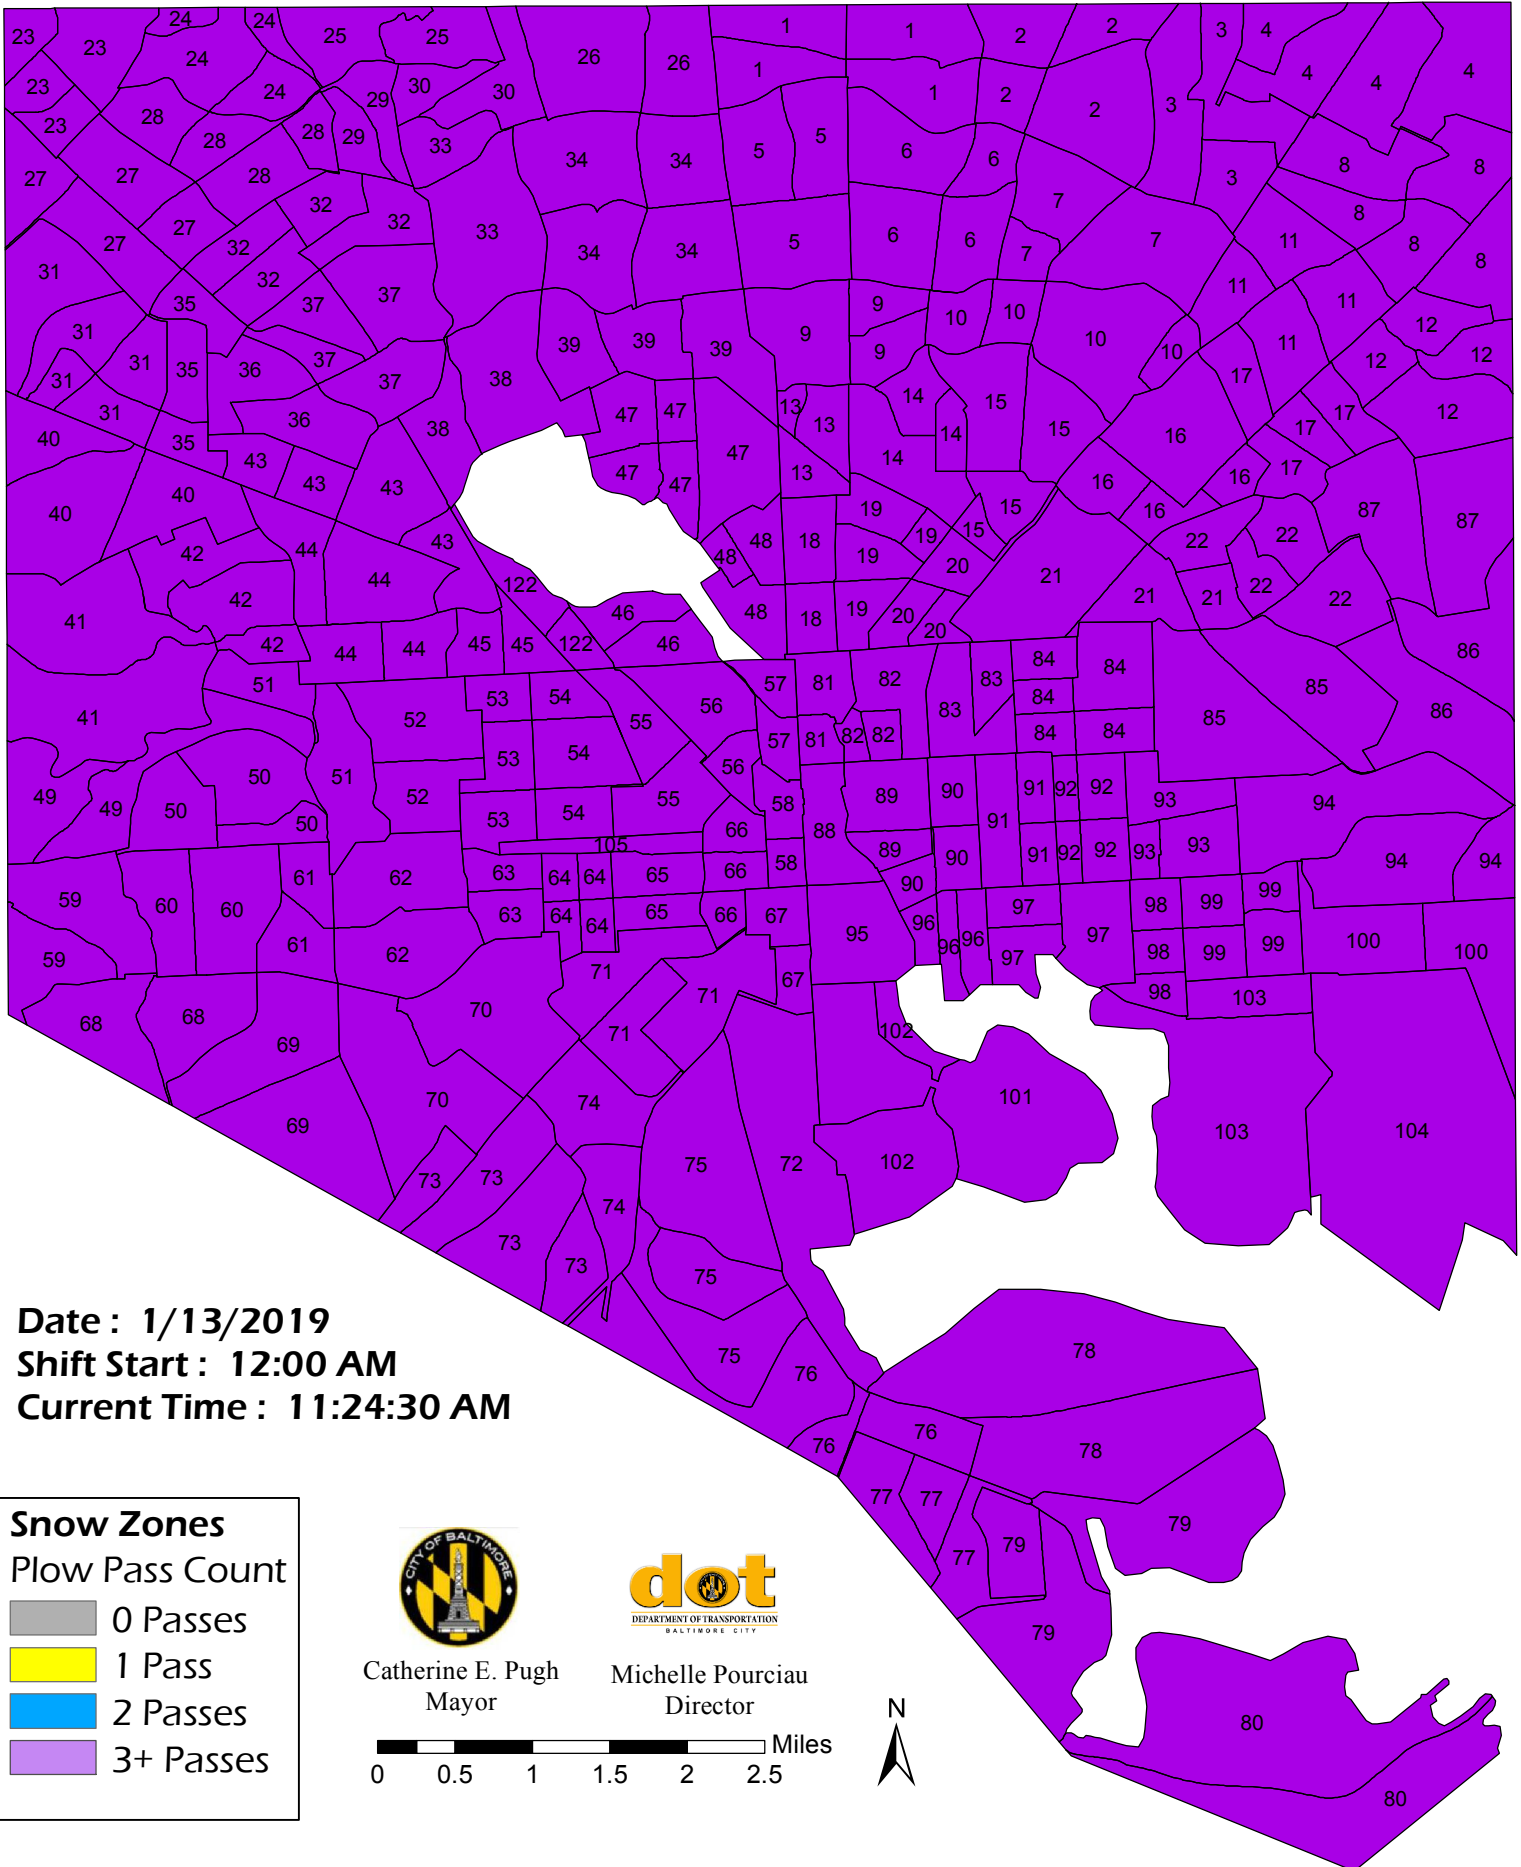

Baltimore City, Secondary Snow Zones Salted and Plowed By Contractors

Date : 1/13/2019
Shift Start : 12:00 AM
Current Time : 11:24:30 AM

Snow Zones
Plow Pass Count

	0 Passes
	1 Pass
	2 Passes
	3+ Passes

Catherine E. Pugh
Mayor

Michelle Pourciau
Director

Note: Plowing pass count data resets at the beginning of each shift, and does not necessarily reflect the total pass count since the beginning of the weather event.