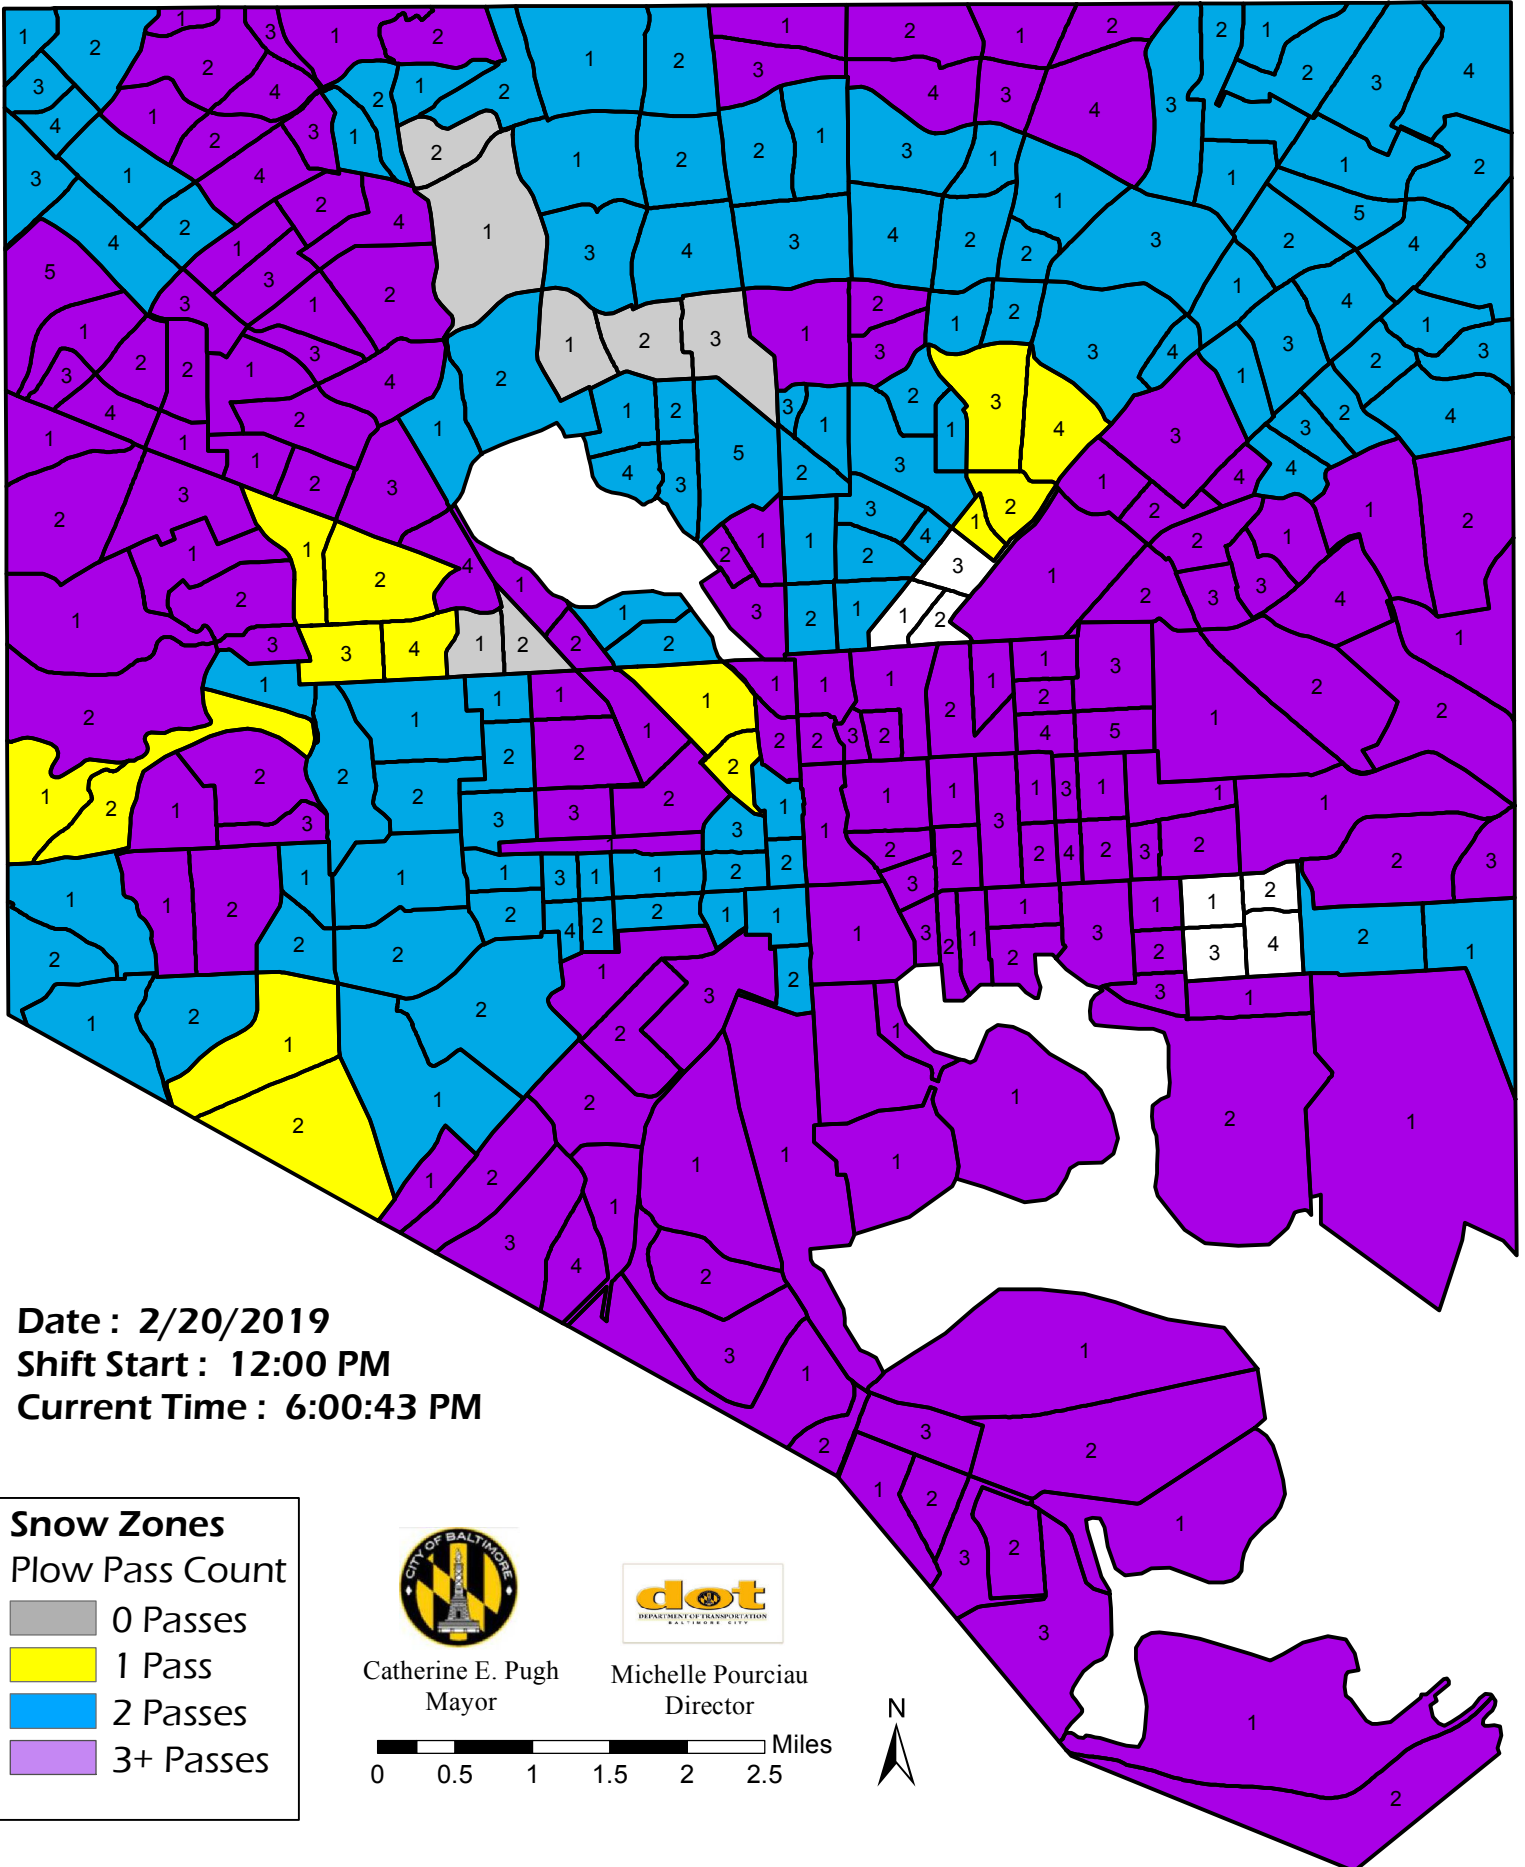

Baltimore City, Secondary Snow Zones Salted and Plowed

Date : 2/20/2019
Shift Start : 12:00 PM
Current Time : 6:00:43 PM

Snow Zones

Plow Pass Count

- 0 Passes
- 1 Pass
- 2 Passes
- 3+ Passes

Catherine E. Pugh
Mayor

Michelle Pourciau
Director

Note: Plowing pass count data resets at the beginning of each shift, and does not necessarily reflect the total pass count since the beginning of the weather event.