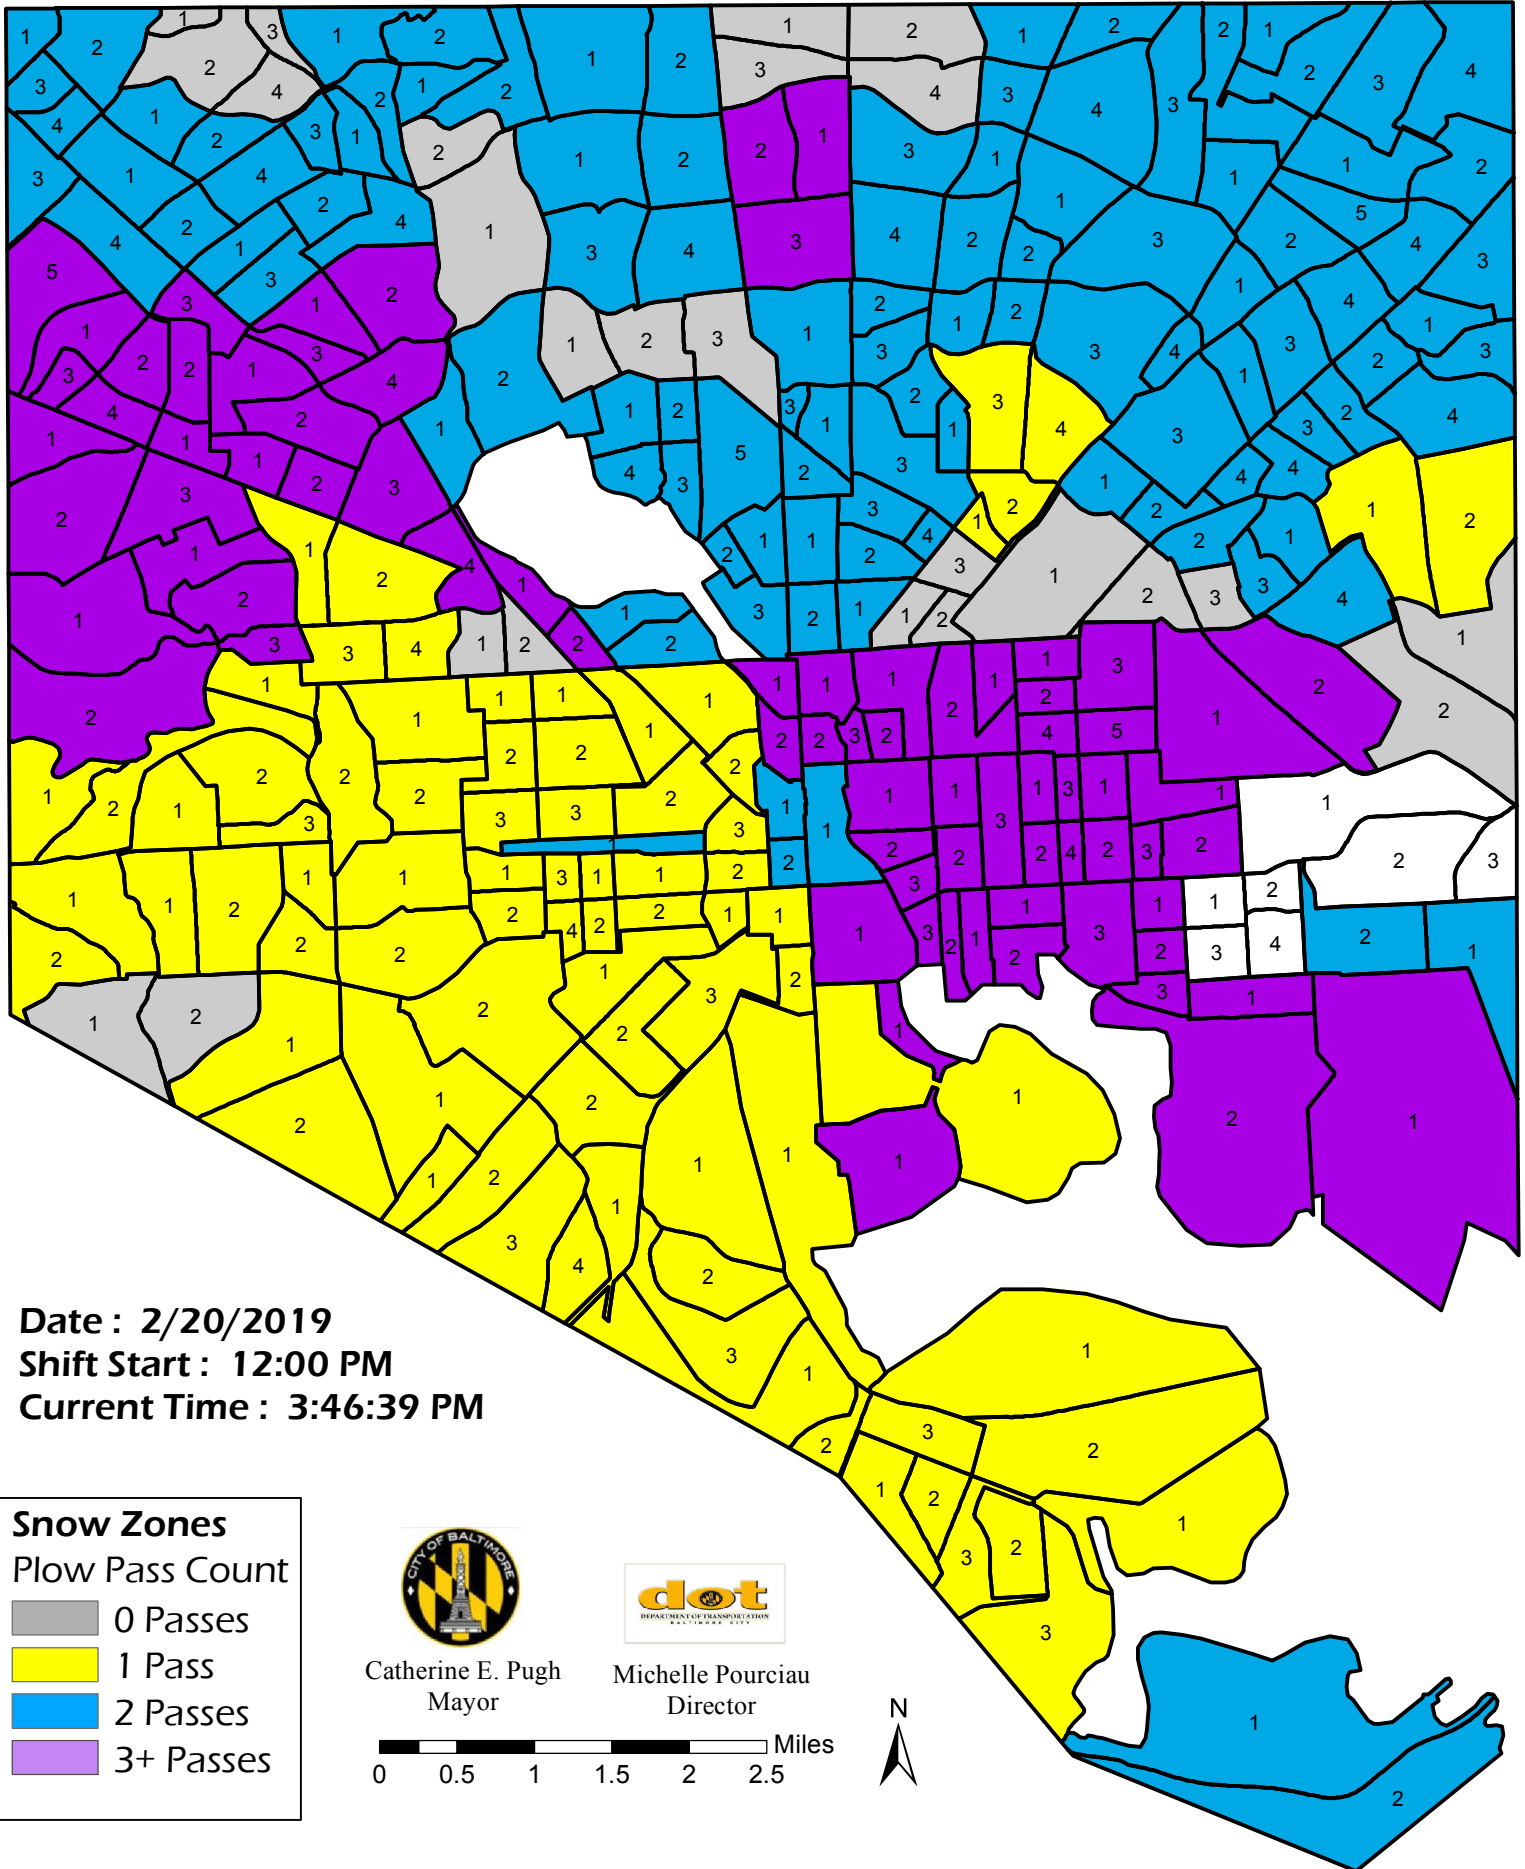

# Baltimore City, Secondary Snow Zones Salted and Plowed

**Date : 2/20/2019**  
**Shift Start : 12:00 PM**  
**Current Time : 3:46:39 PM**

**Snow Zones**  
**Plow Pass Count**  
 0 Passes  
 1 Pass  
 2 Passes  
 3+ Passes

Catherine E. Pugh  
Mayor

Michelle Pourciau  
Director

0 0.5 1 1.5 2 2.5 Miles

**Note: Plowing pass count data resets at the beginning of each shift, and does not necessarily reflect the total pass count since the beginning of the weather event.**