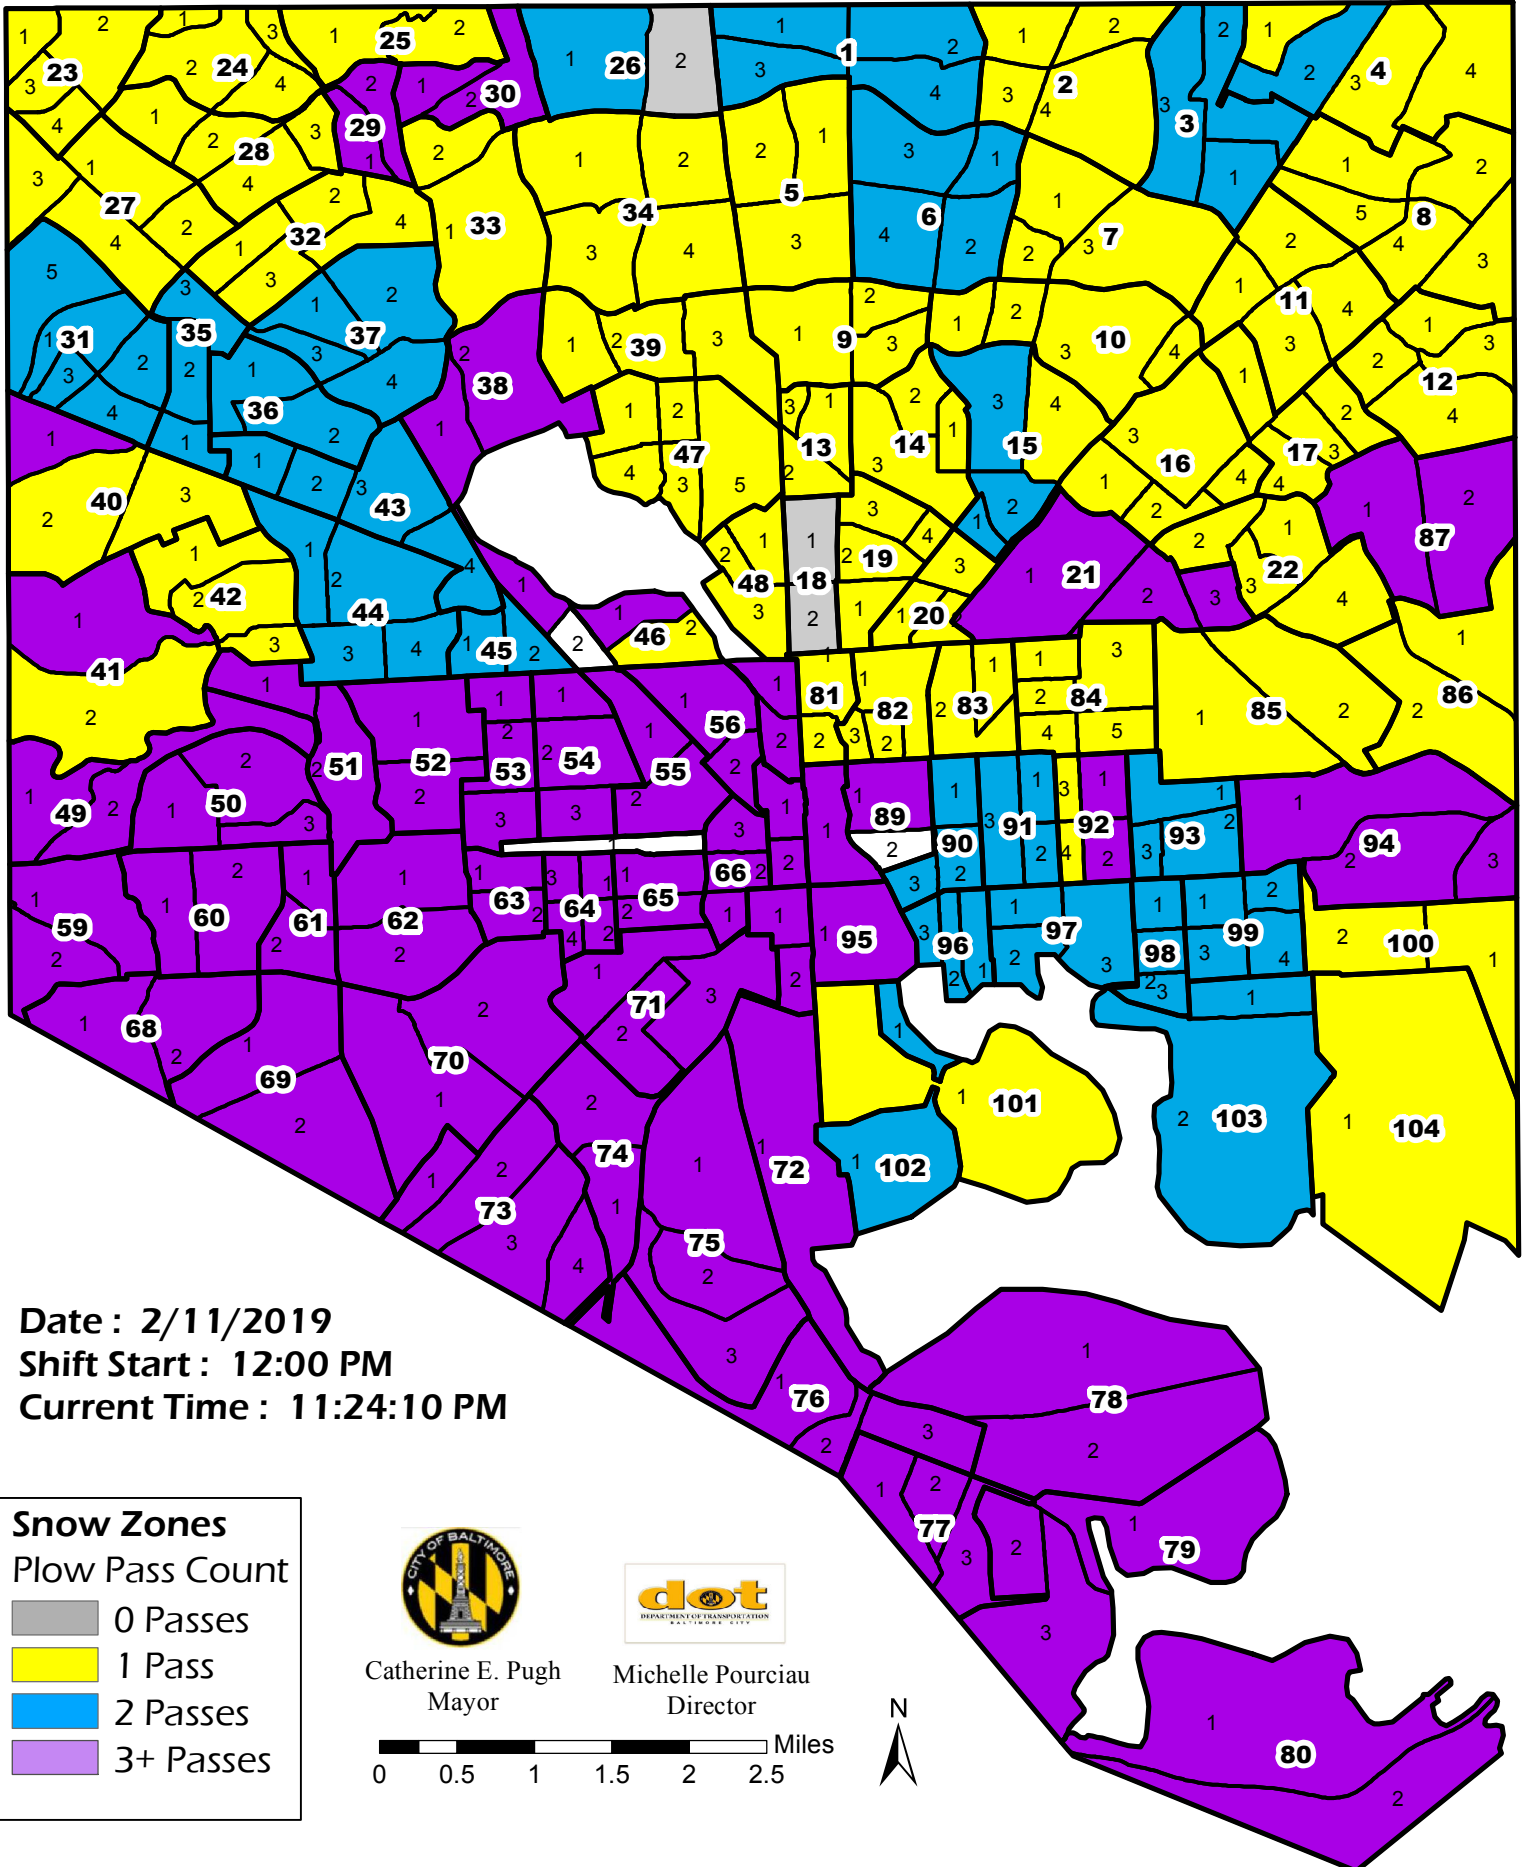

# Baltimore City, Secondary Snow Zones Salted and Plowed

**Date : 2/11/2019**  
**Shift Start : 12:00 PM**  
**Current Time : 11:24:10 PM**

**Snow Zones**  
**Plow Pass Count**

- 0 Passes
- 1 Pass
- 2 Passes
- 3+ Passes

Catherine E. Pugh  
Mayor

Michelle Pourciau  
Director

**Note: Plowing pass count data resets at the beginning of each shift, and does not necessarily reflect the total pass count since the beginning of the weather event.**