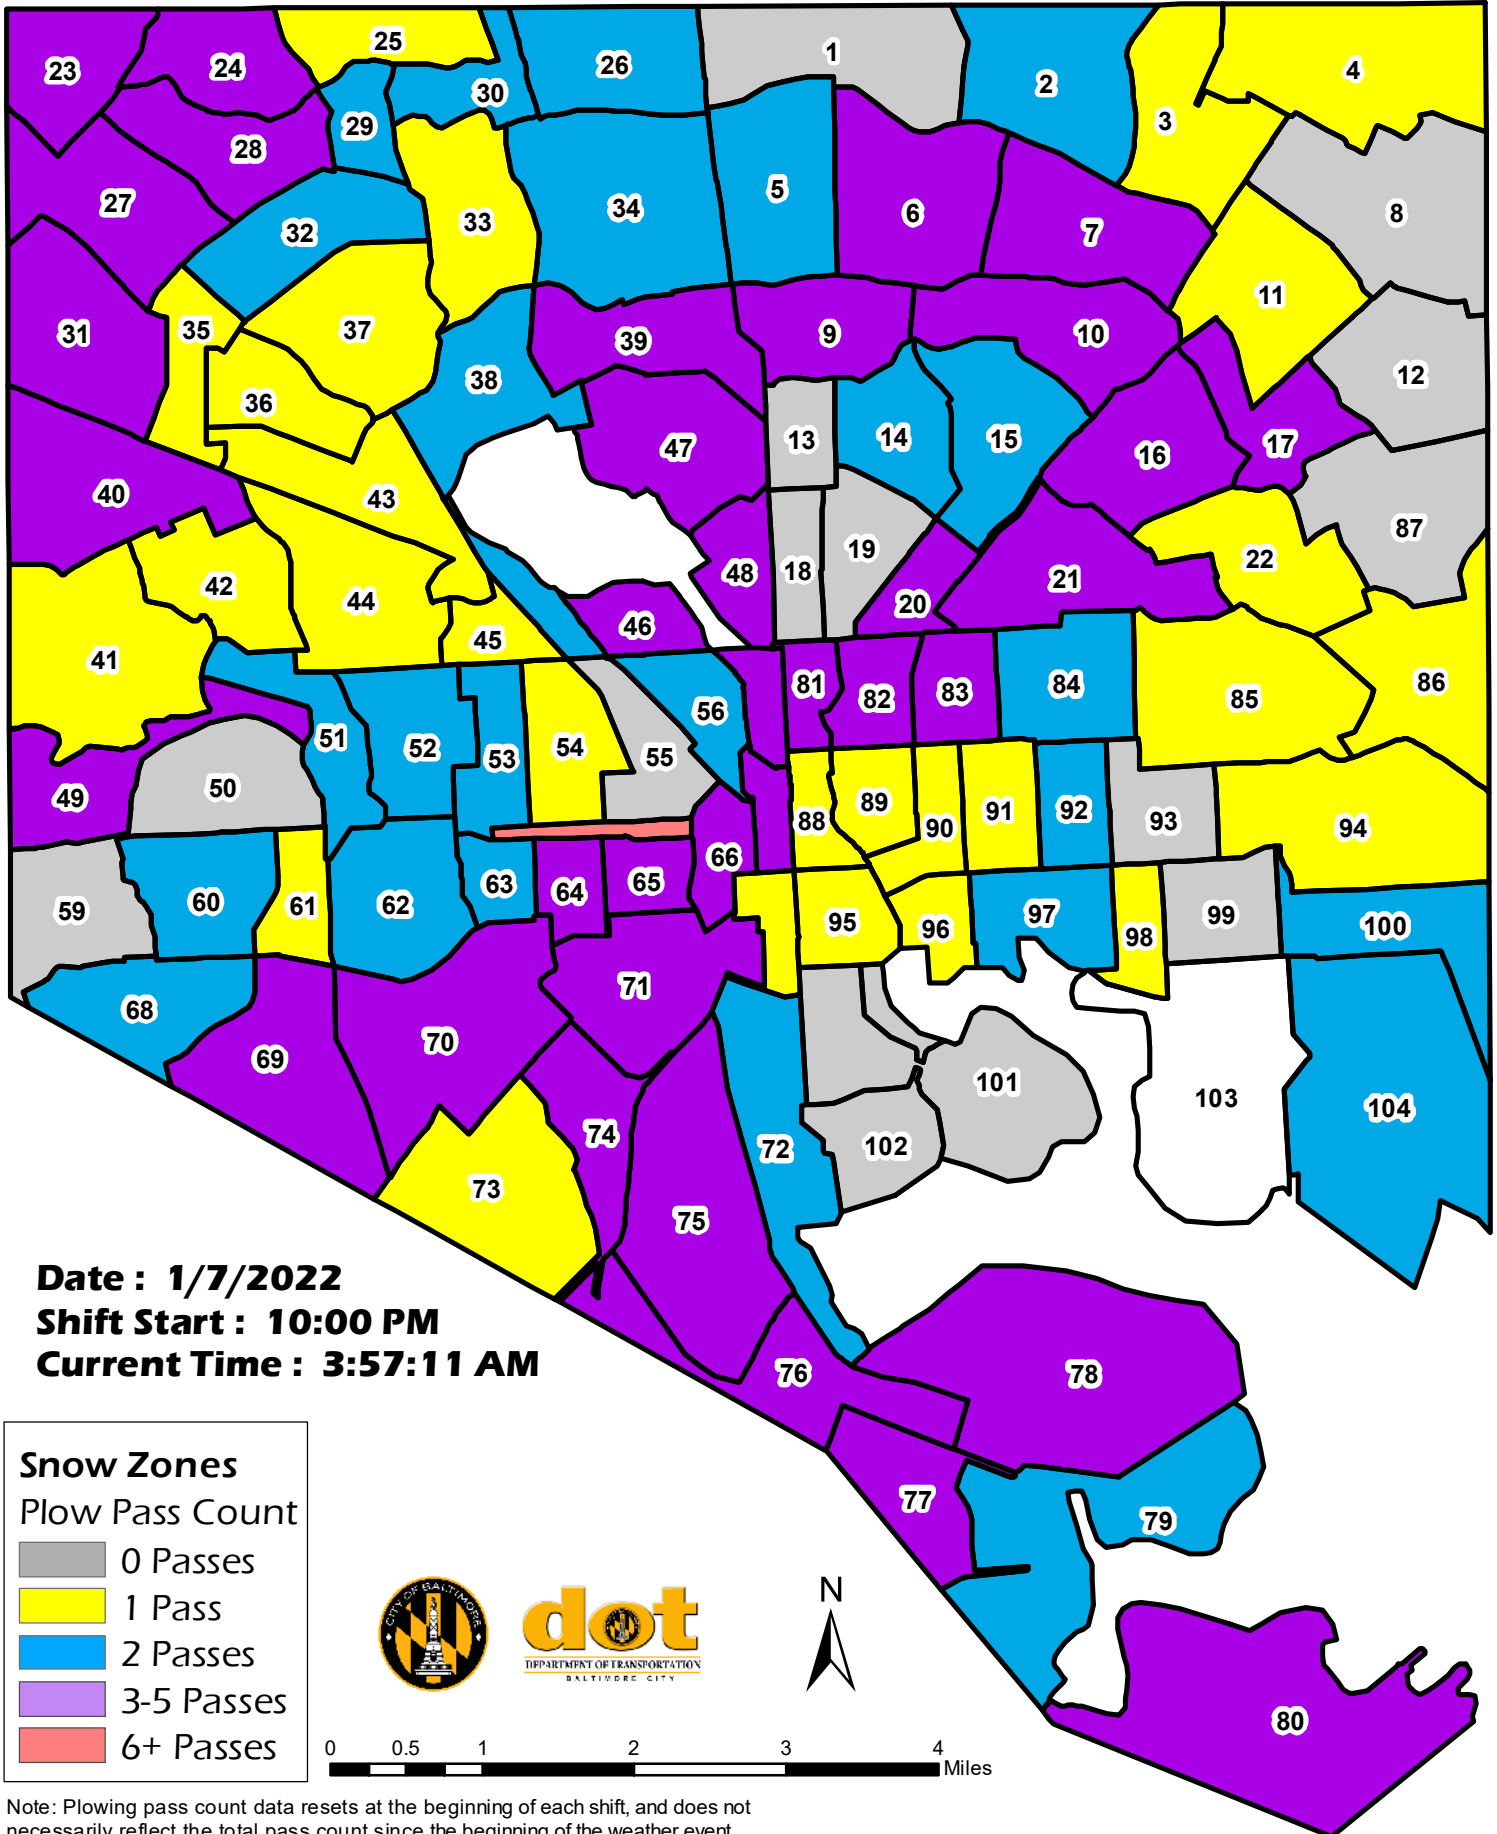

Primary Snow Zones Snow Pass Counts

Note: Plowing pass count data resets at the beginning of each shift, and does not necessarily reflect the total pass count since the beginning of the weather event.