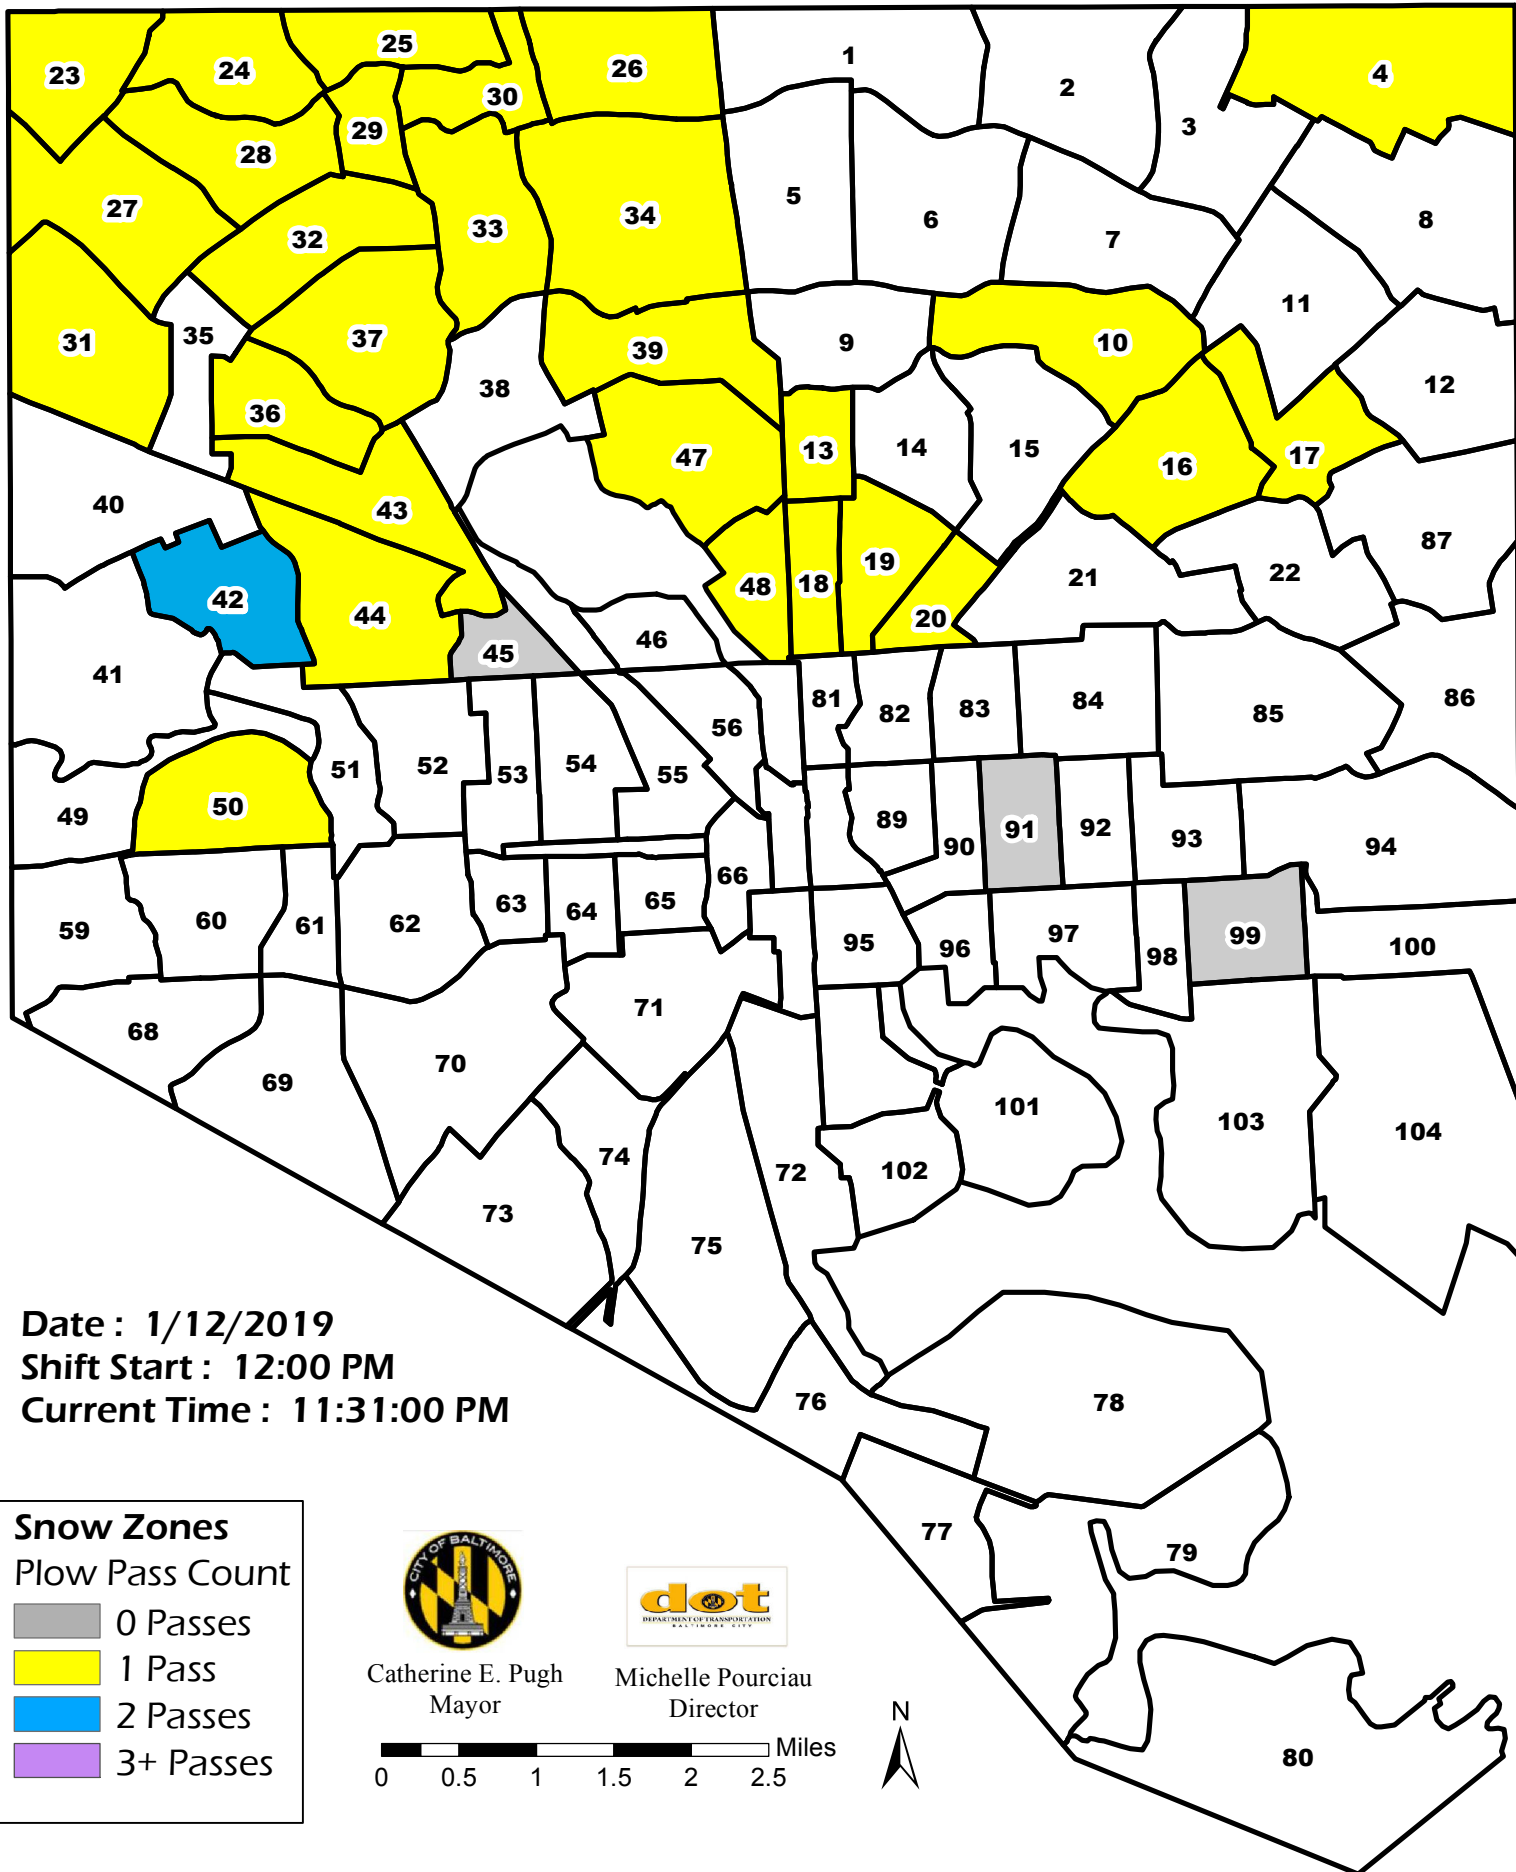

Baltimore City, Primary Snow Zones Salted and Plowed By Contractors

Date : 1/12/2019
Shift Start : 12:00 PM
Current Time : 11:31:00 PM

Snow Zones
Plow Pass Count
 0 Passes
 1 Pass
 2 Passes
 3+ Passes

Catherine E. Pugh
Mayor

Michelle Pourciau
Director

Note: Plowing pass count data resets at the beginning of each shift, and does not necessarily reflect the total pass count since the beginning of the weather event.