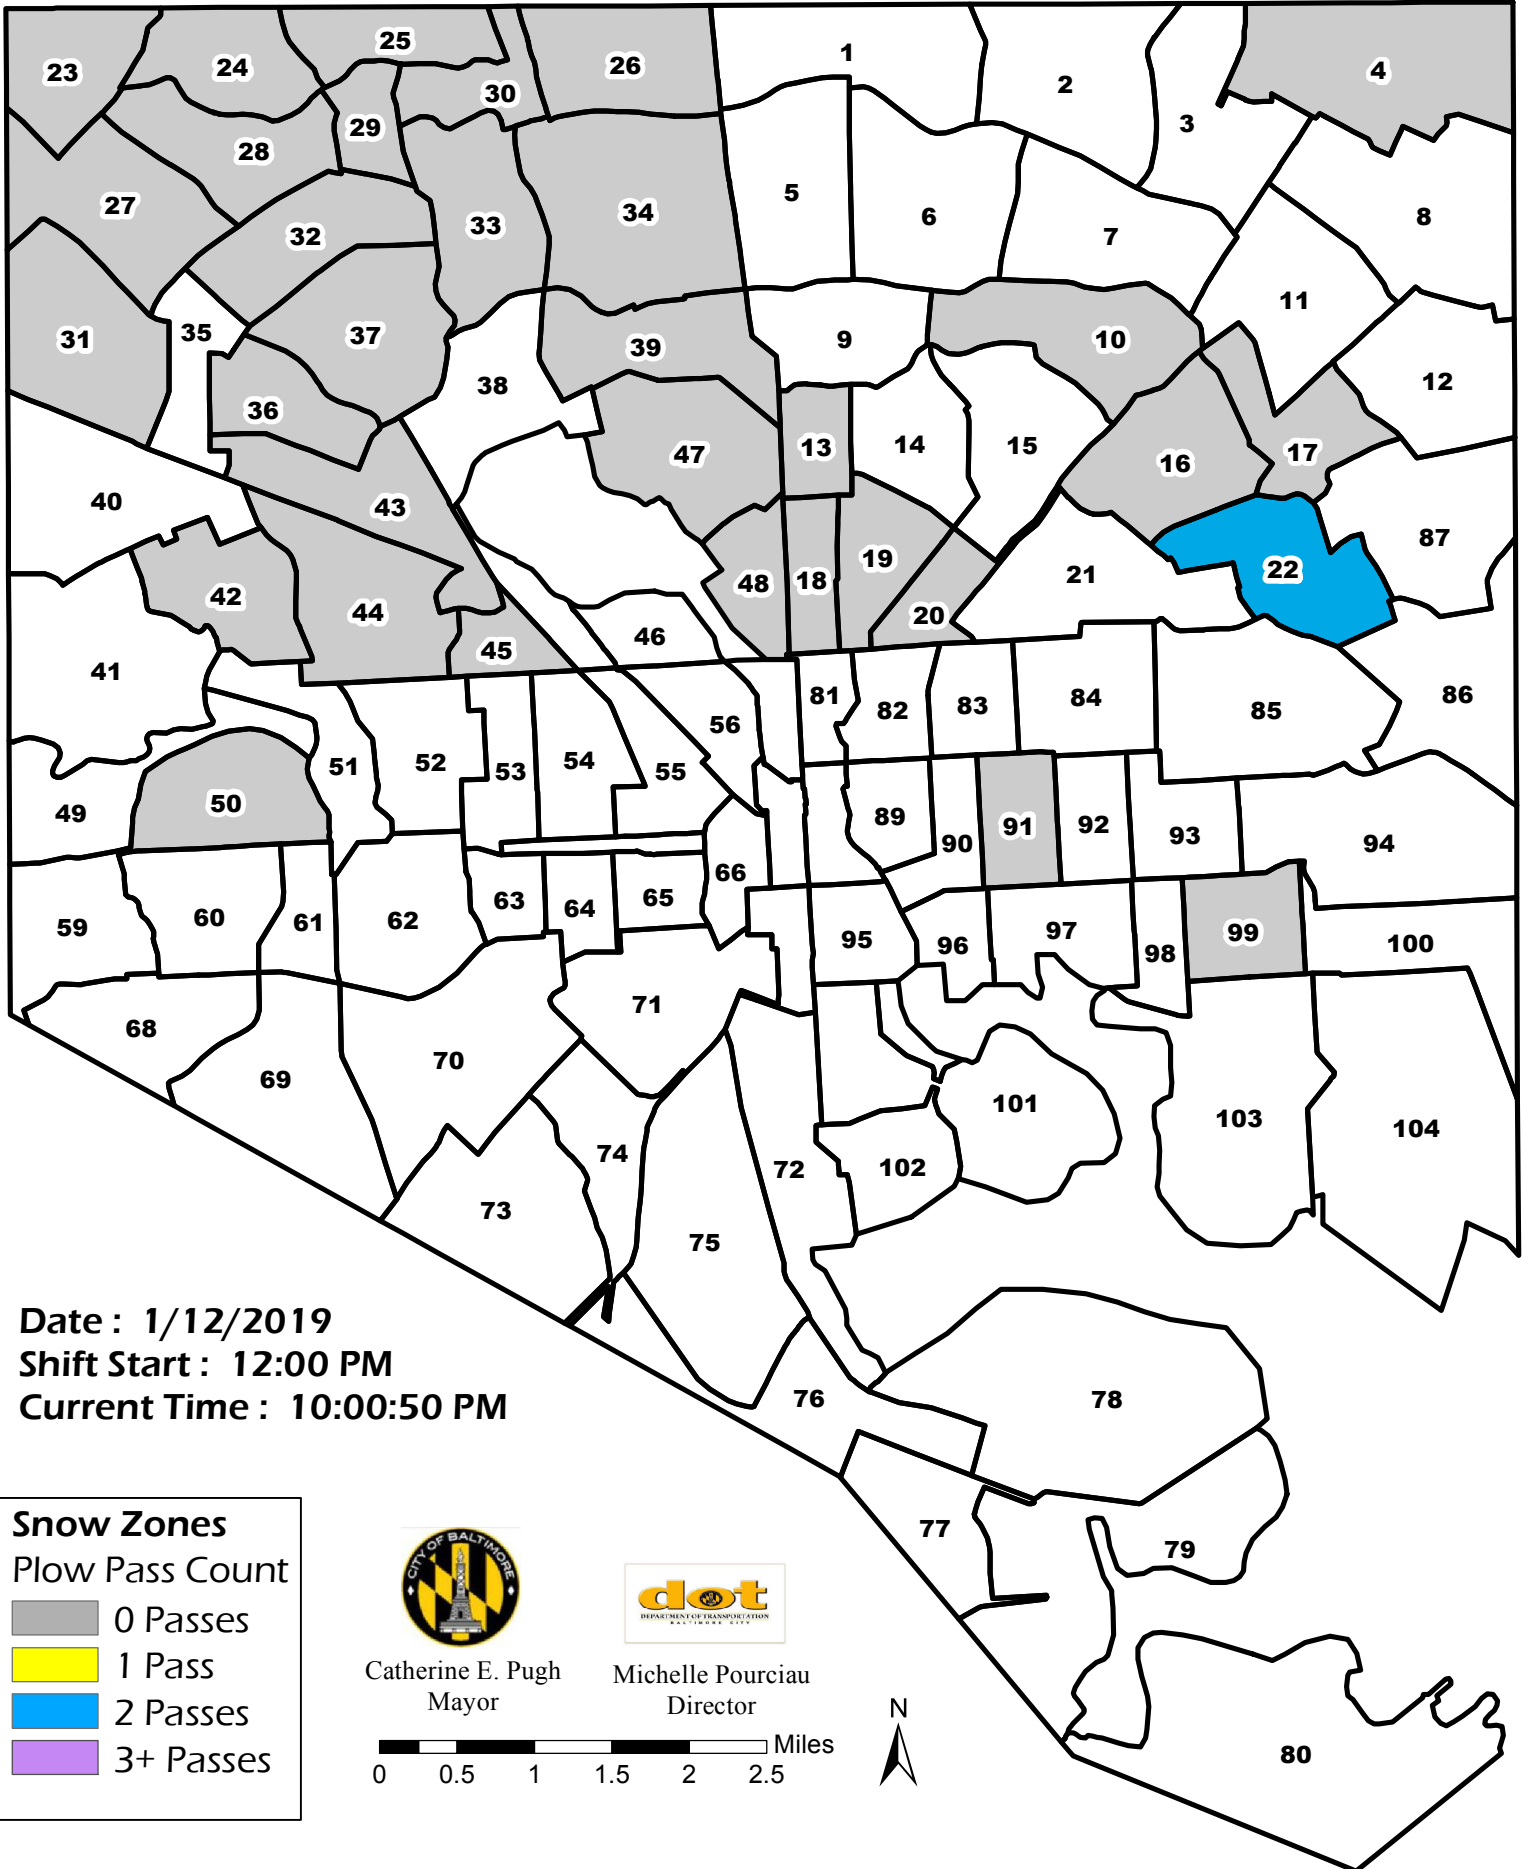

Baltimore City, Primary Snow Zones Salted and Plowed By Contractors

Date : 1/12/2019
Shift Start : 12:00 PM
Current Time : 10:00:50 PM

Snow Zones
Plow Pass Count

- 0 Passes
- 1 Pass
- 2 Passes
- 3+ Passes

Catherine E. Pugh
Mayor

Michelle Pourciau
Director

Note: Plowing pass count data resets at the beginning of each shift, and does not necessarily reflect the total pass count since the beginning of the weather event.