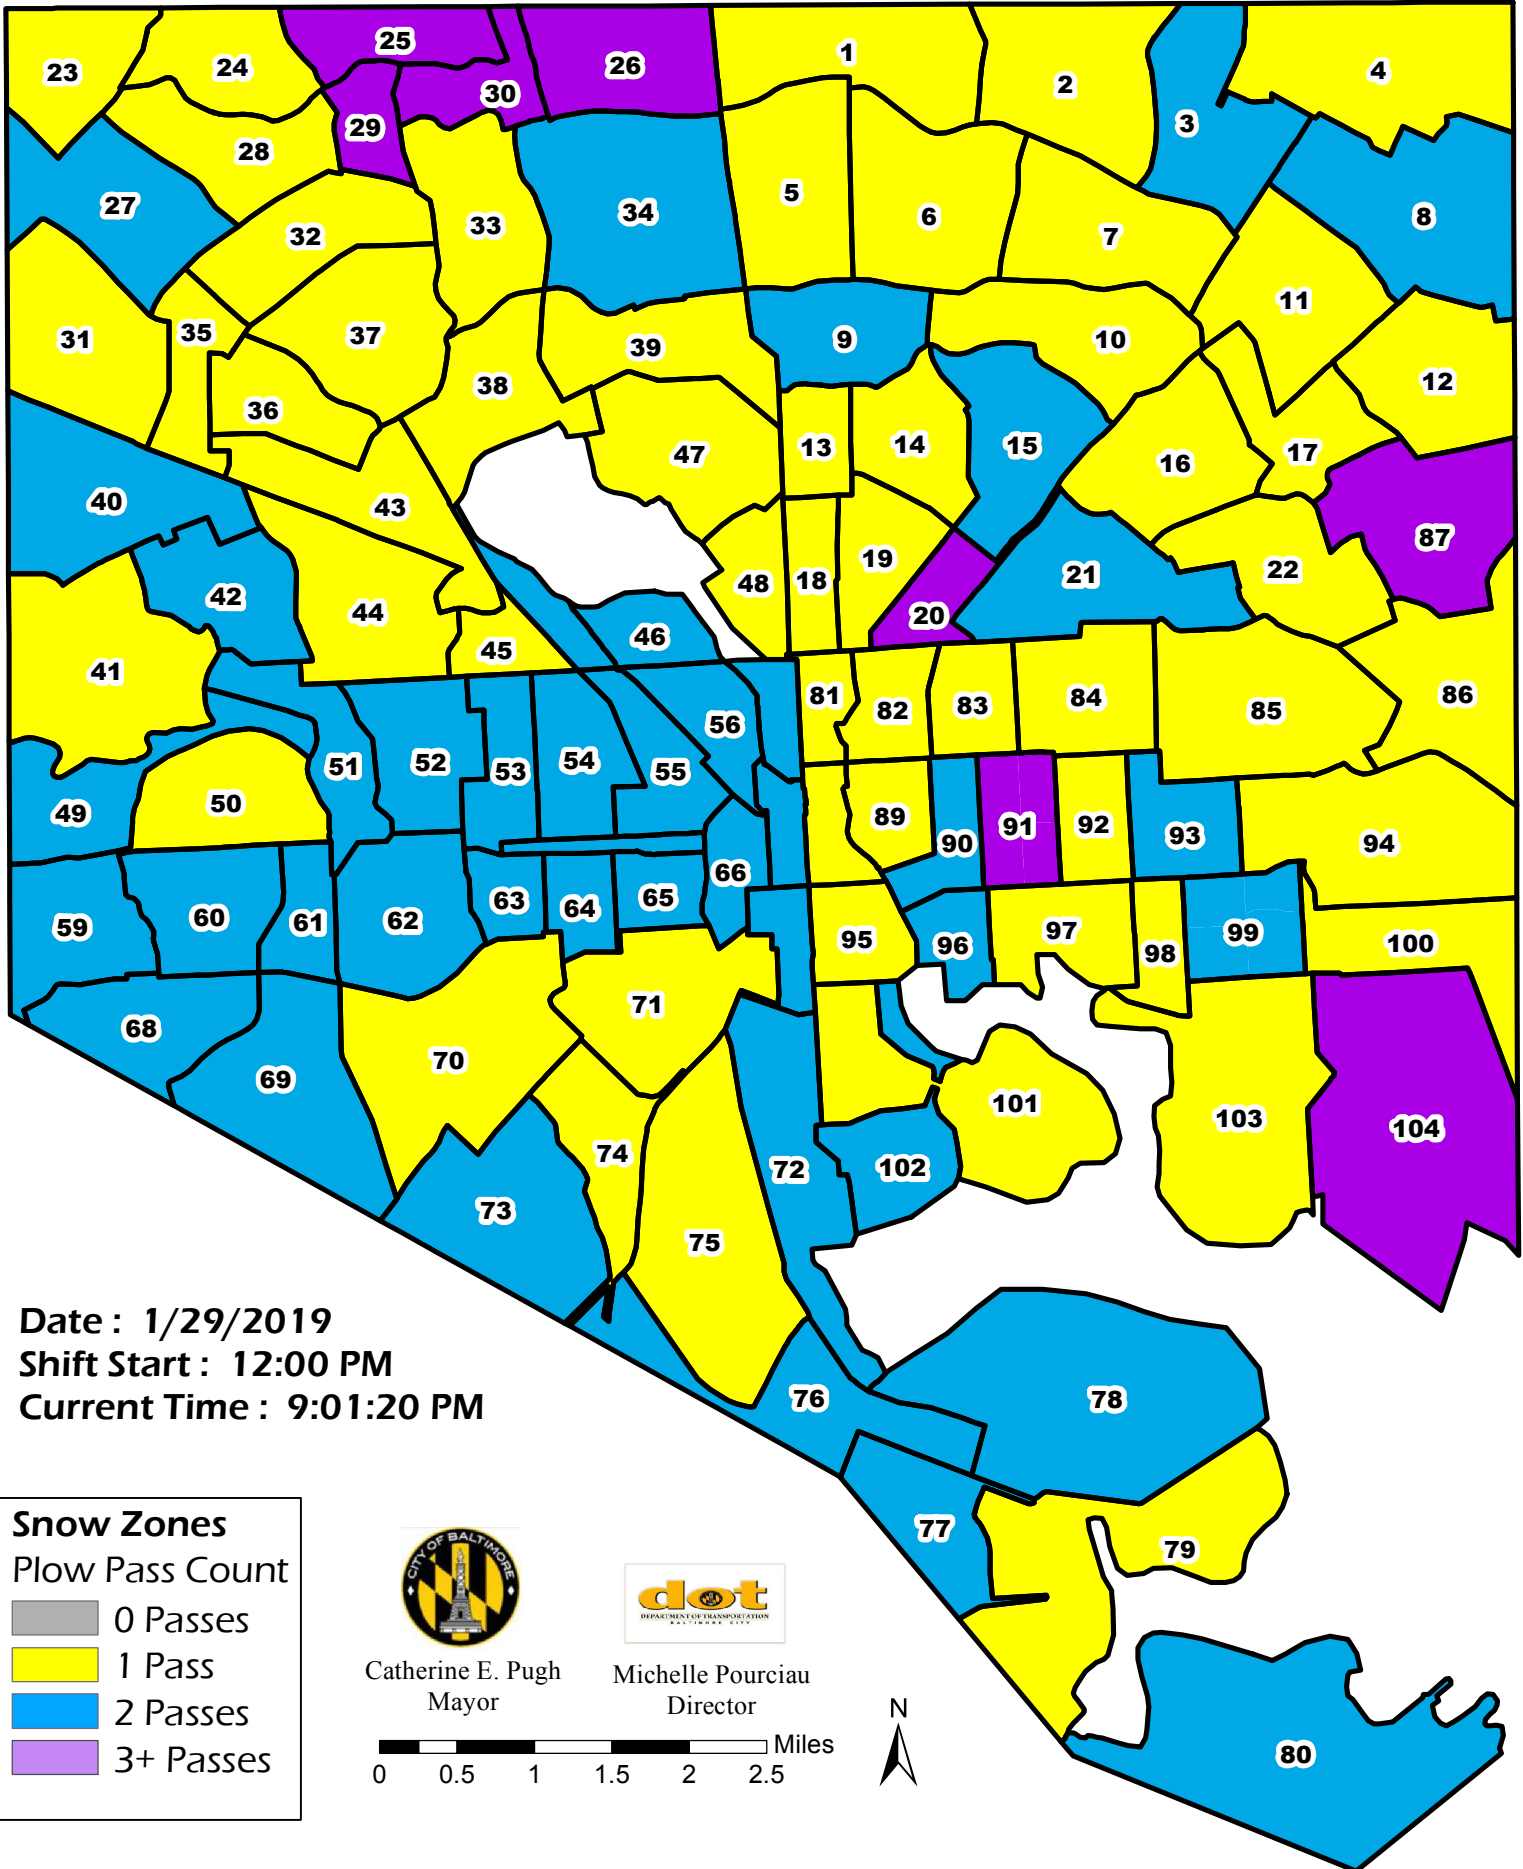

Baltimore City, Primary Snow Zones Salted and Plowed By City and Contracted Workers

Date : 1/29/2019
 Shift Start : 12:00 PM
 Current Time : 9:01:20 PM

Snow Zones
 Plow Pass Count

- 0 Passes
- 1 Pass
- 2 Passes
- 3+ Passes

Catherine E. Pugh
Mayor

Michelle Pourciau
Director

Note: Plowing pass count data resets at the beginning of each shift, and does not necessarily reflect the total pass count since the beginning of the weather event.