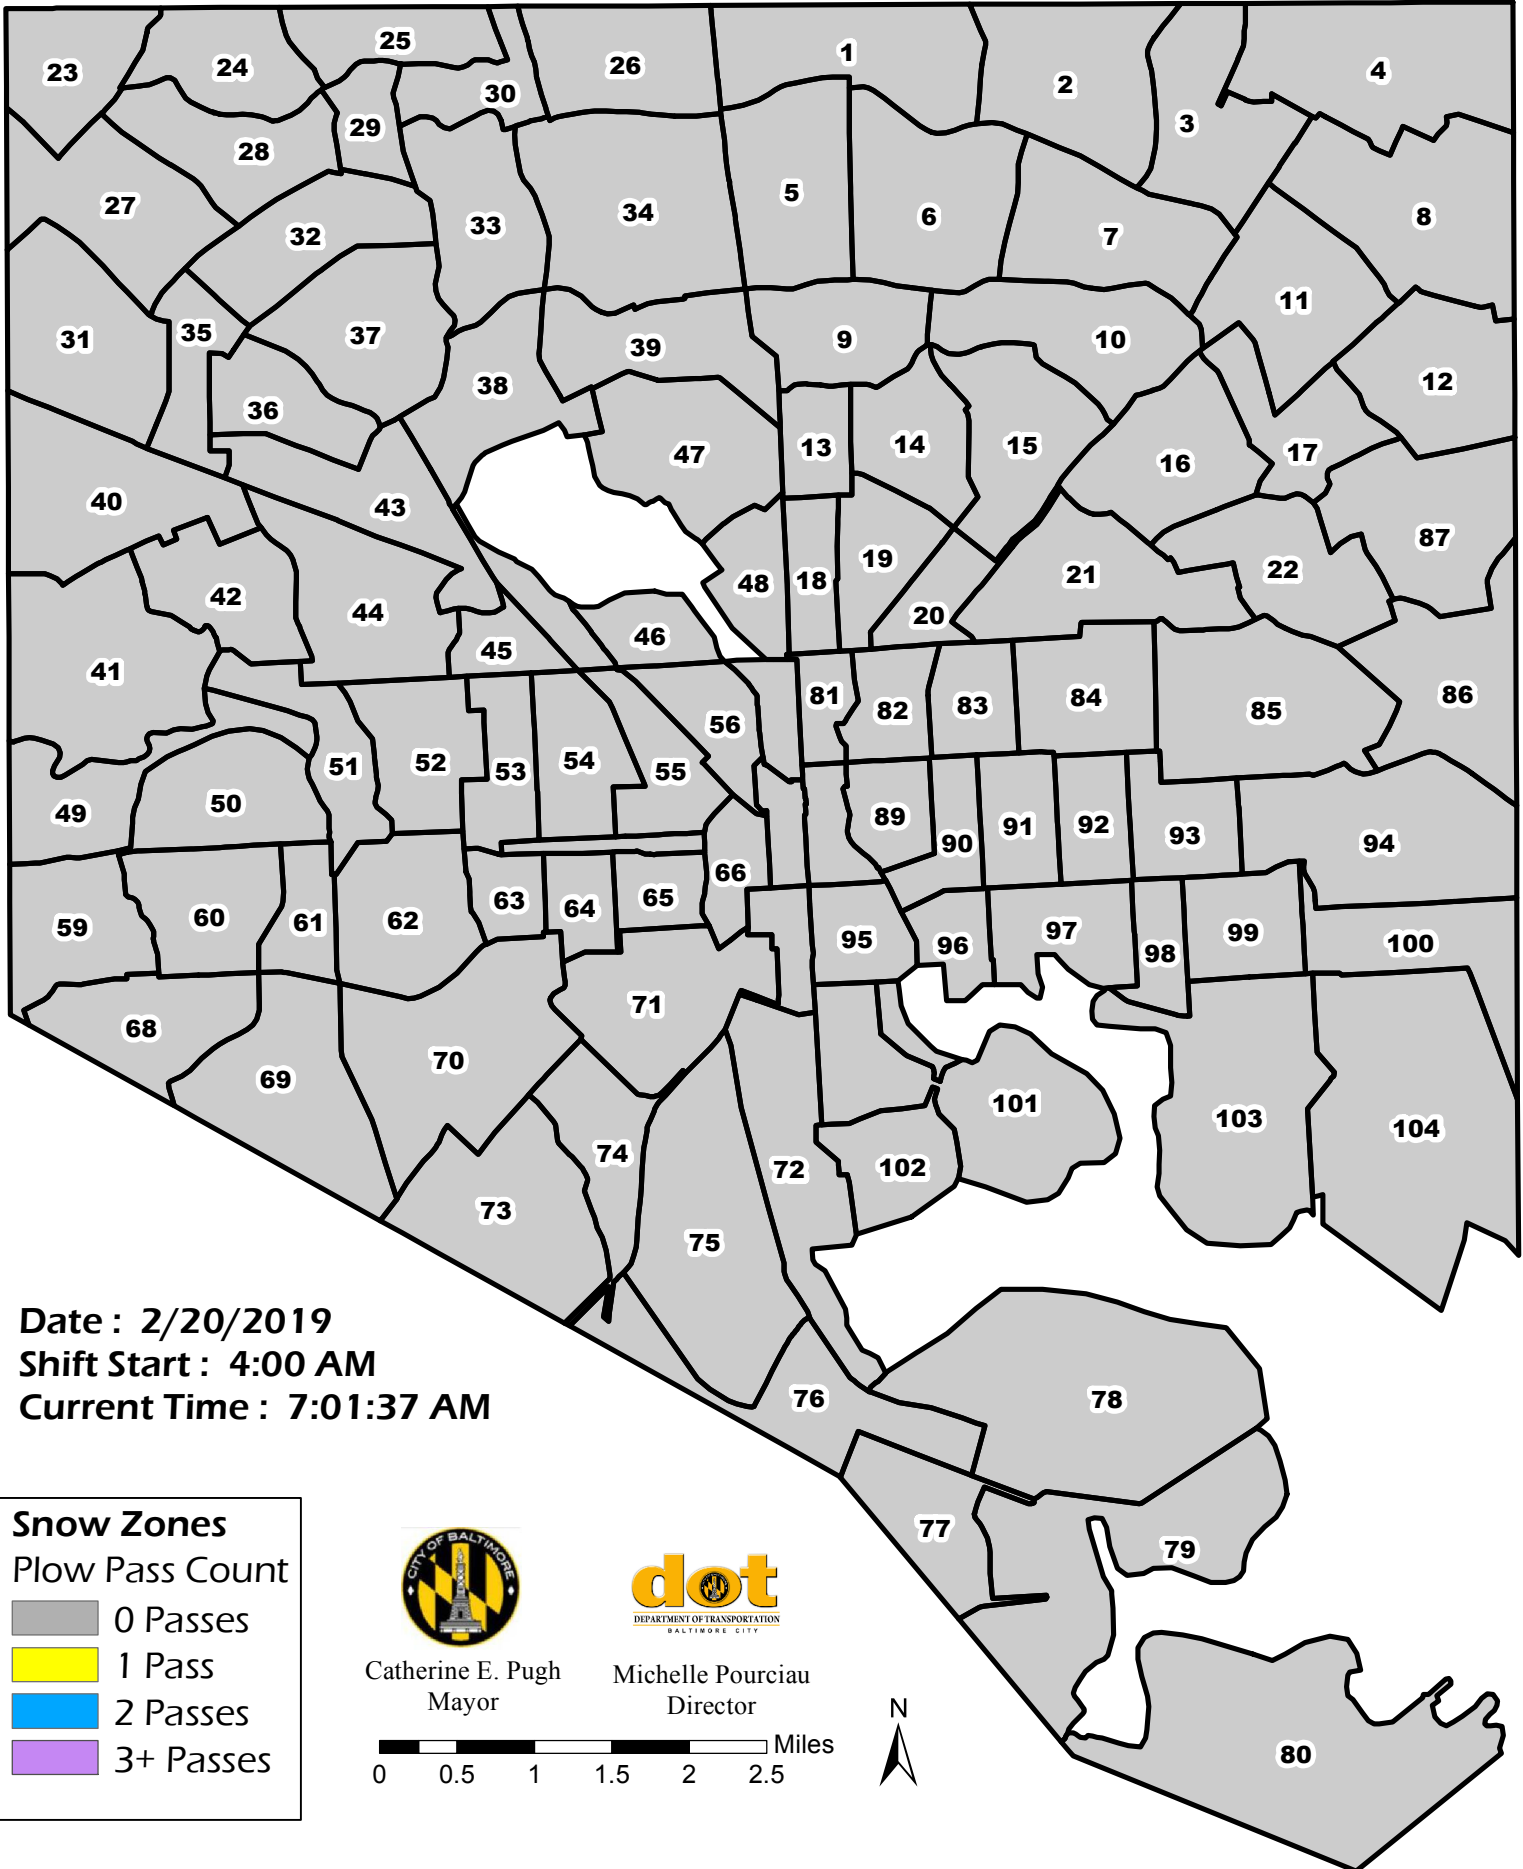

Baltimore City, Primary Snow Zones Salted and Plowed By City and Contracted Workers

Date : 2/20/2019
 Shift Start : 4:00 AM
 Current Time : 7:01:37 AM

Snow Zones
 Plow Pass Count

- 0 Passes
- 1 Pass
- 2 Passes
- 3+ Passes

Catherine E. Pugh
 Mayor

Michelle Pourciau
 Director

Note: Plowing pass count data resets at the beginning of each shift, and does not necessarily reflect the total pass count since the beginning of the weather event.