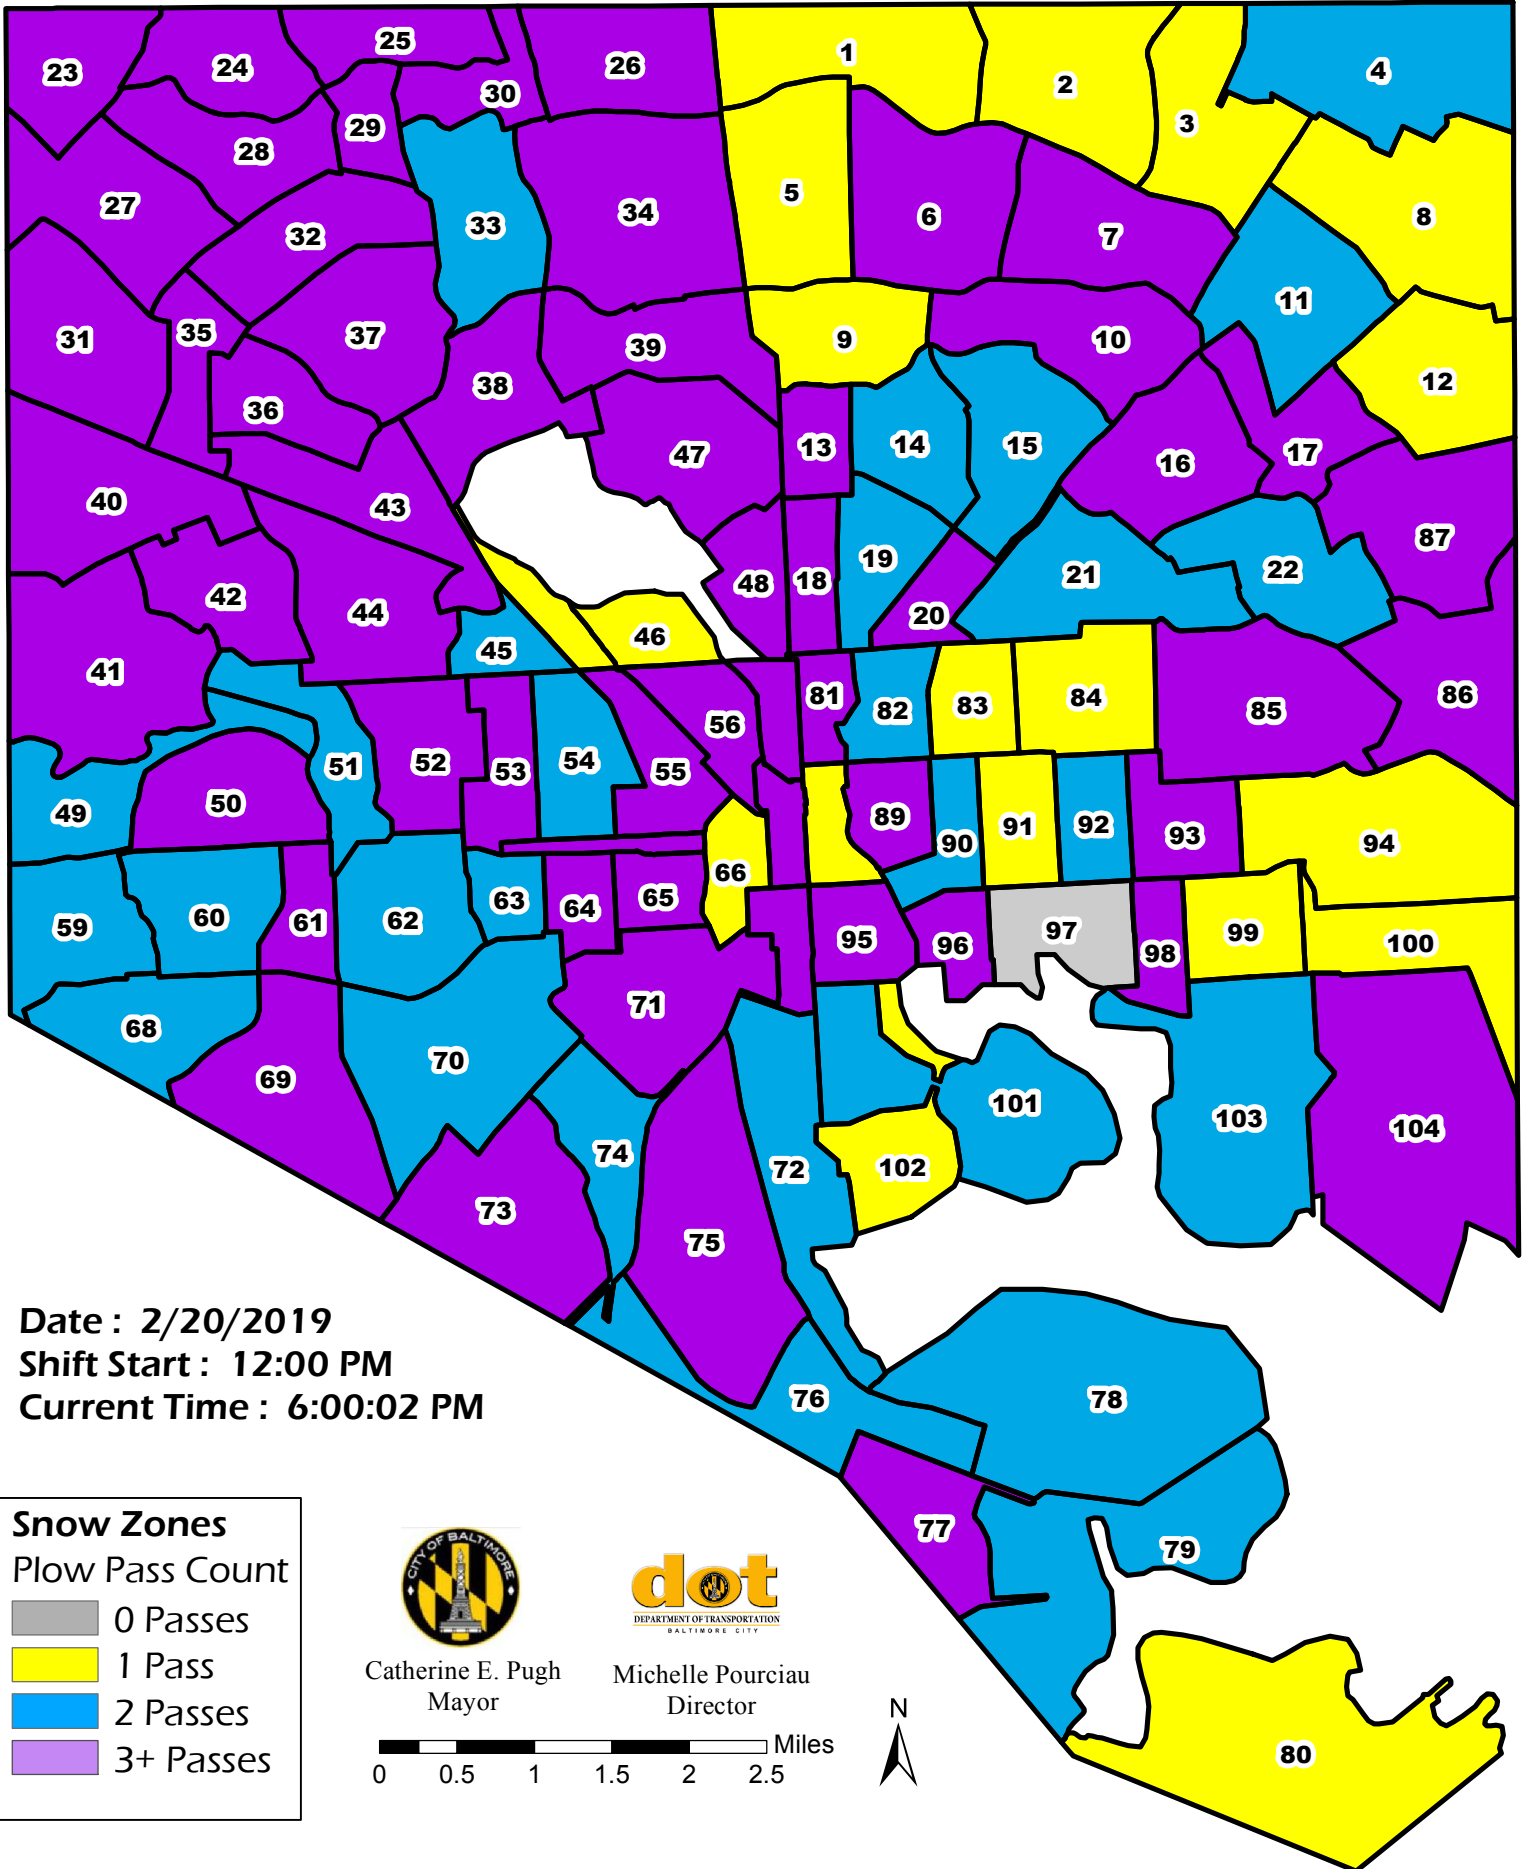

Baltimore City, Primary Snow Zones Salted and Plowed By City and Contracted Workers

Date : 2/20/2019
 Shift Start : 12:00 PM
 Current Time : 6:00:02 PM

Snow Zones
 Plow Pass Count

- 0 Passes
- 1 Pass
- 2 Passes
- 3+ Passes

Catherine E. Pugh
 Mayor

Michelle Pourciau
 Director

Note: Plowing pass count data resets at the beginning of each shift, and does not necessarily reflect the total pass count since the beginning of the weather event.