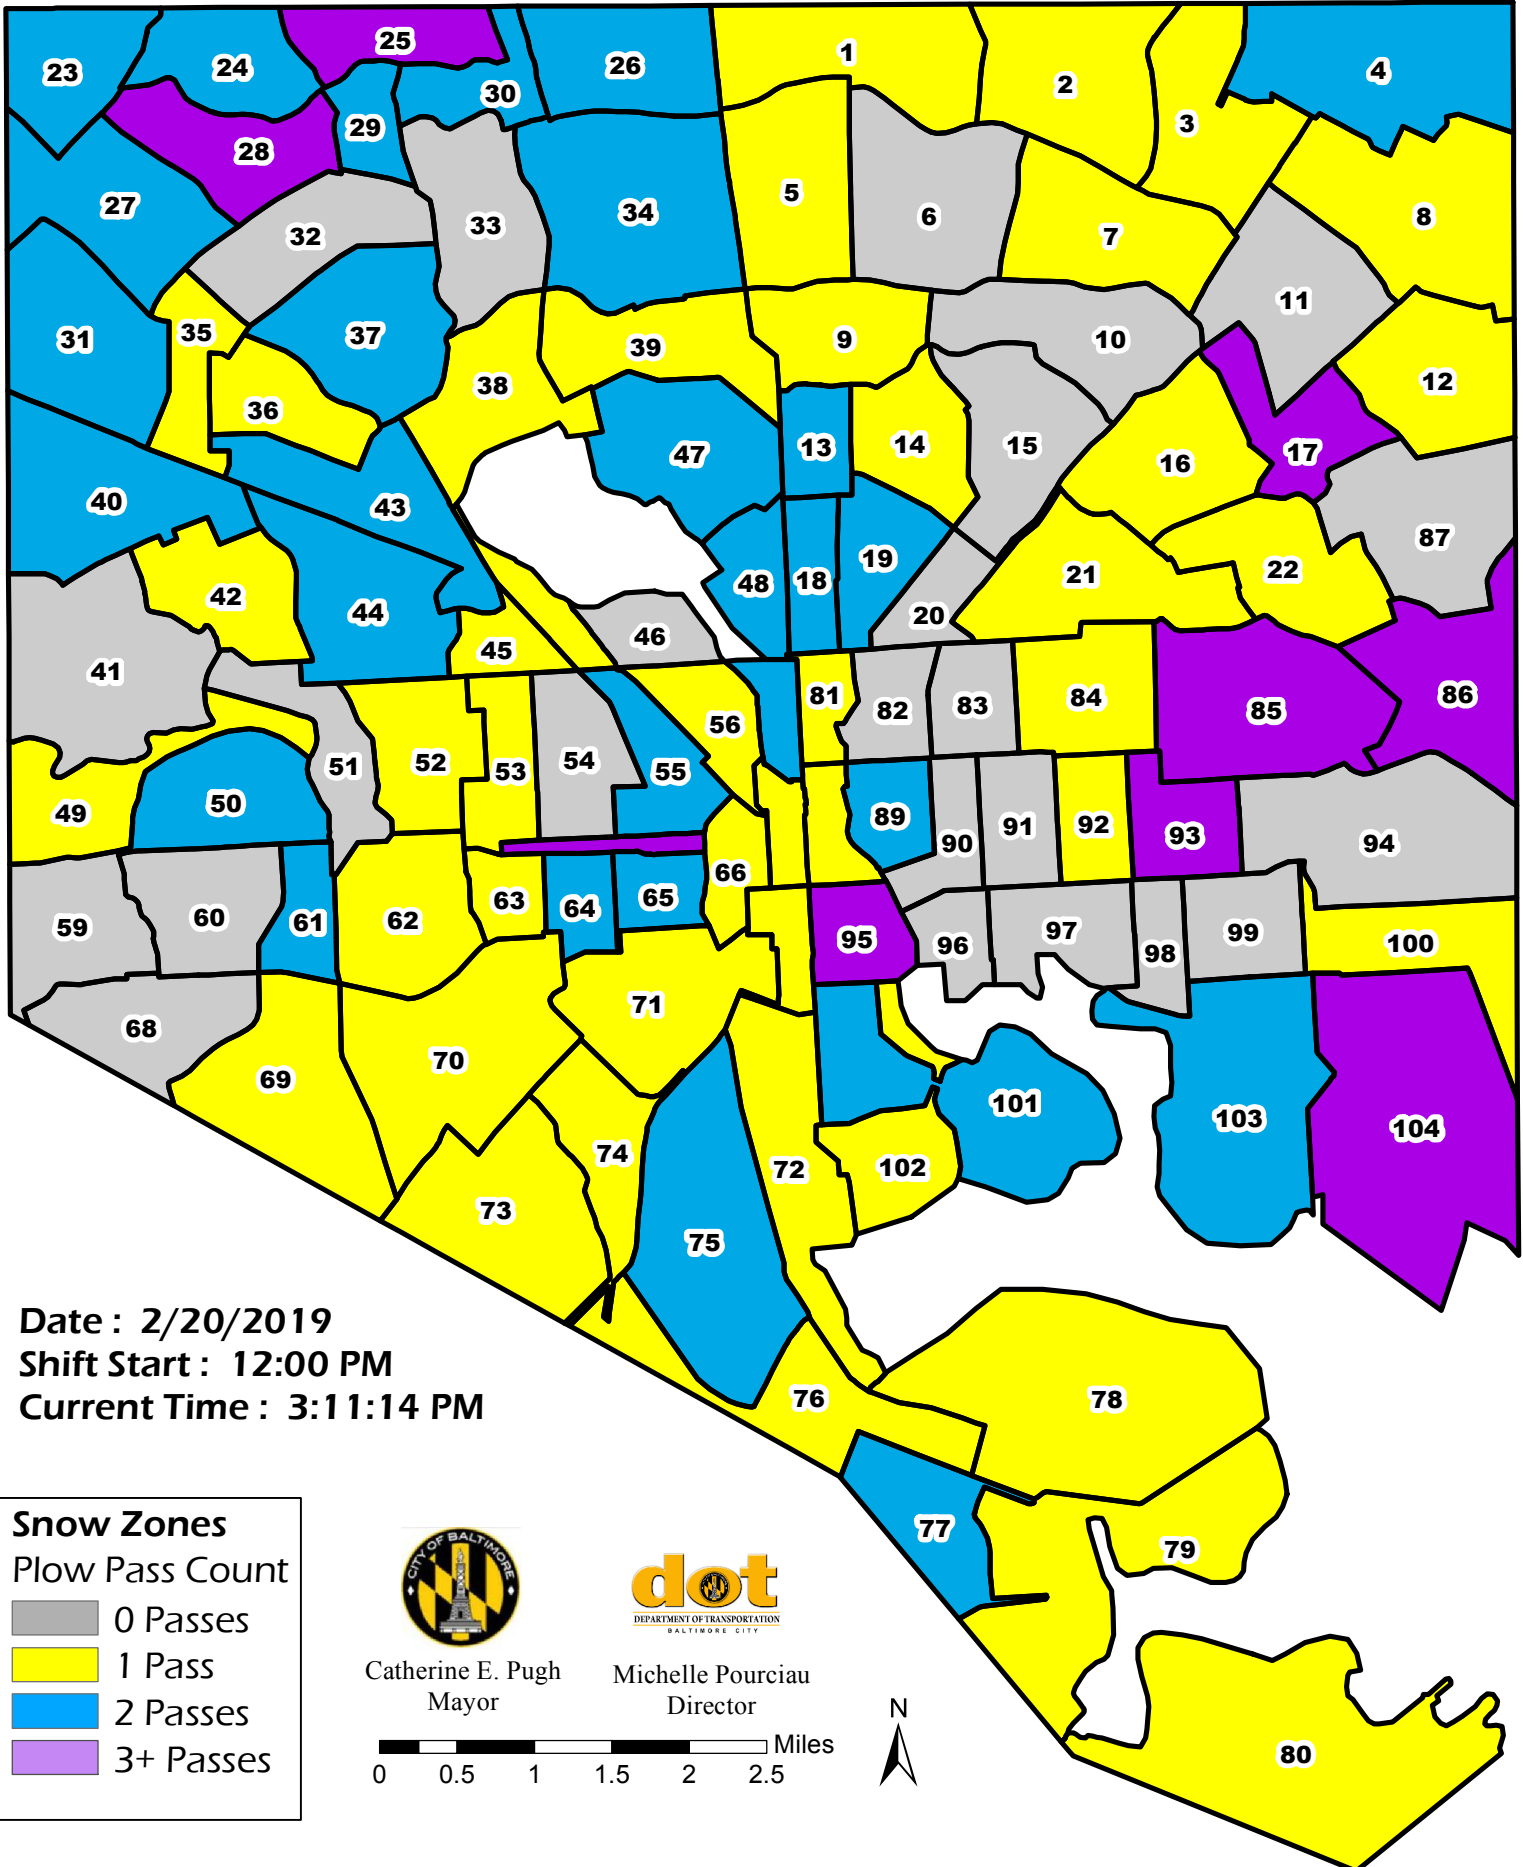

Baltimore City, Primary Snow Zones Salted and Plowed By City and Contracted Workers

Date : 2/20/2019
 Shift Start : 12:00 PM
 Current Time : 3:11:14 PM

Note: Plowing pass count data resets at the beginning of each shift, and does not necessarily reflect the total pass count since the beginning of the weather event.