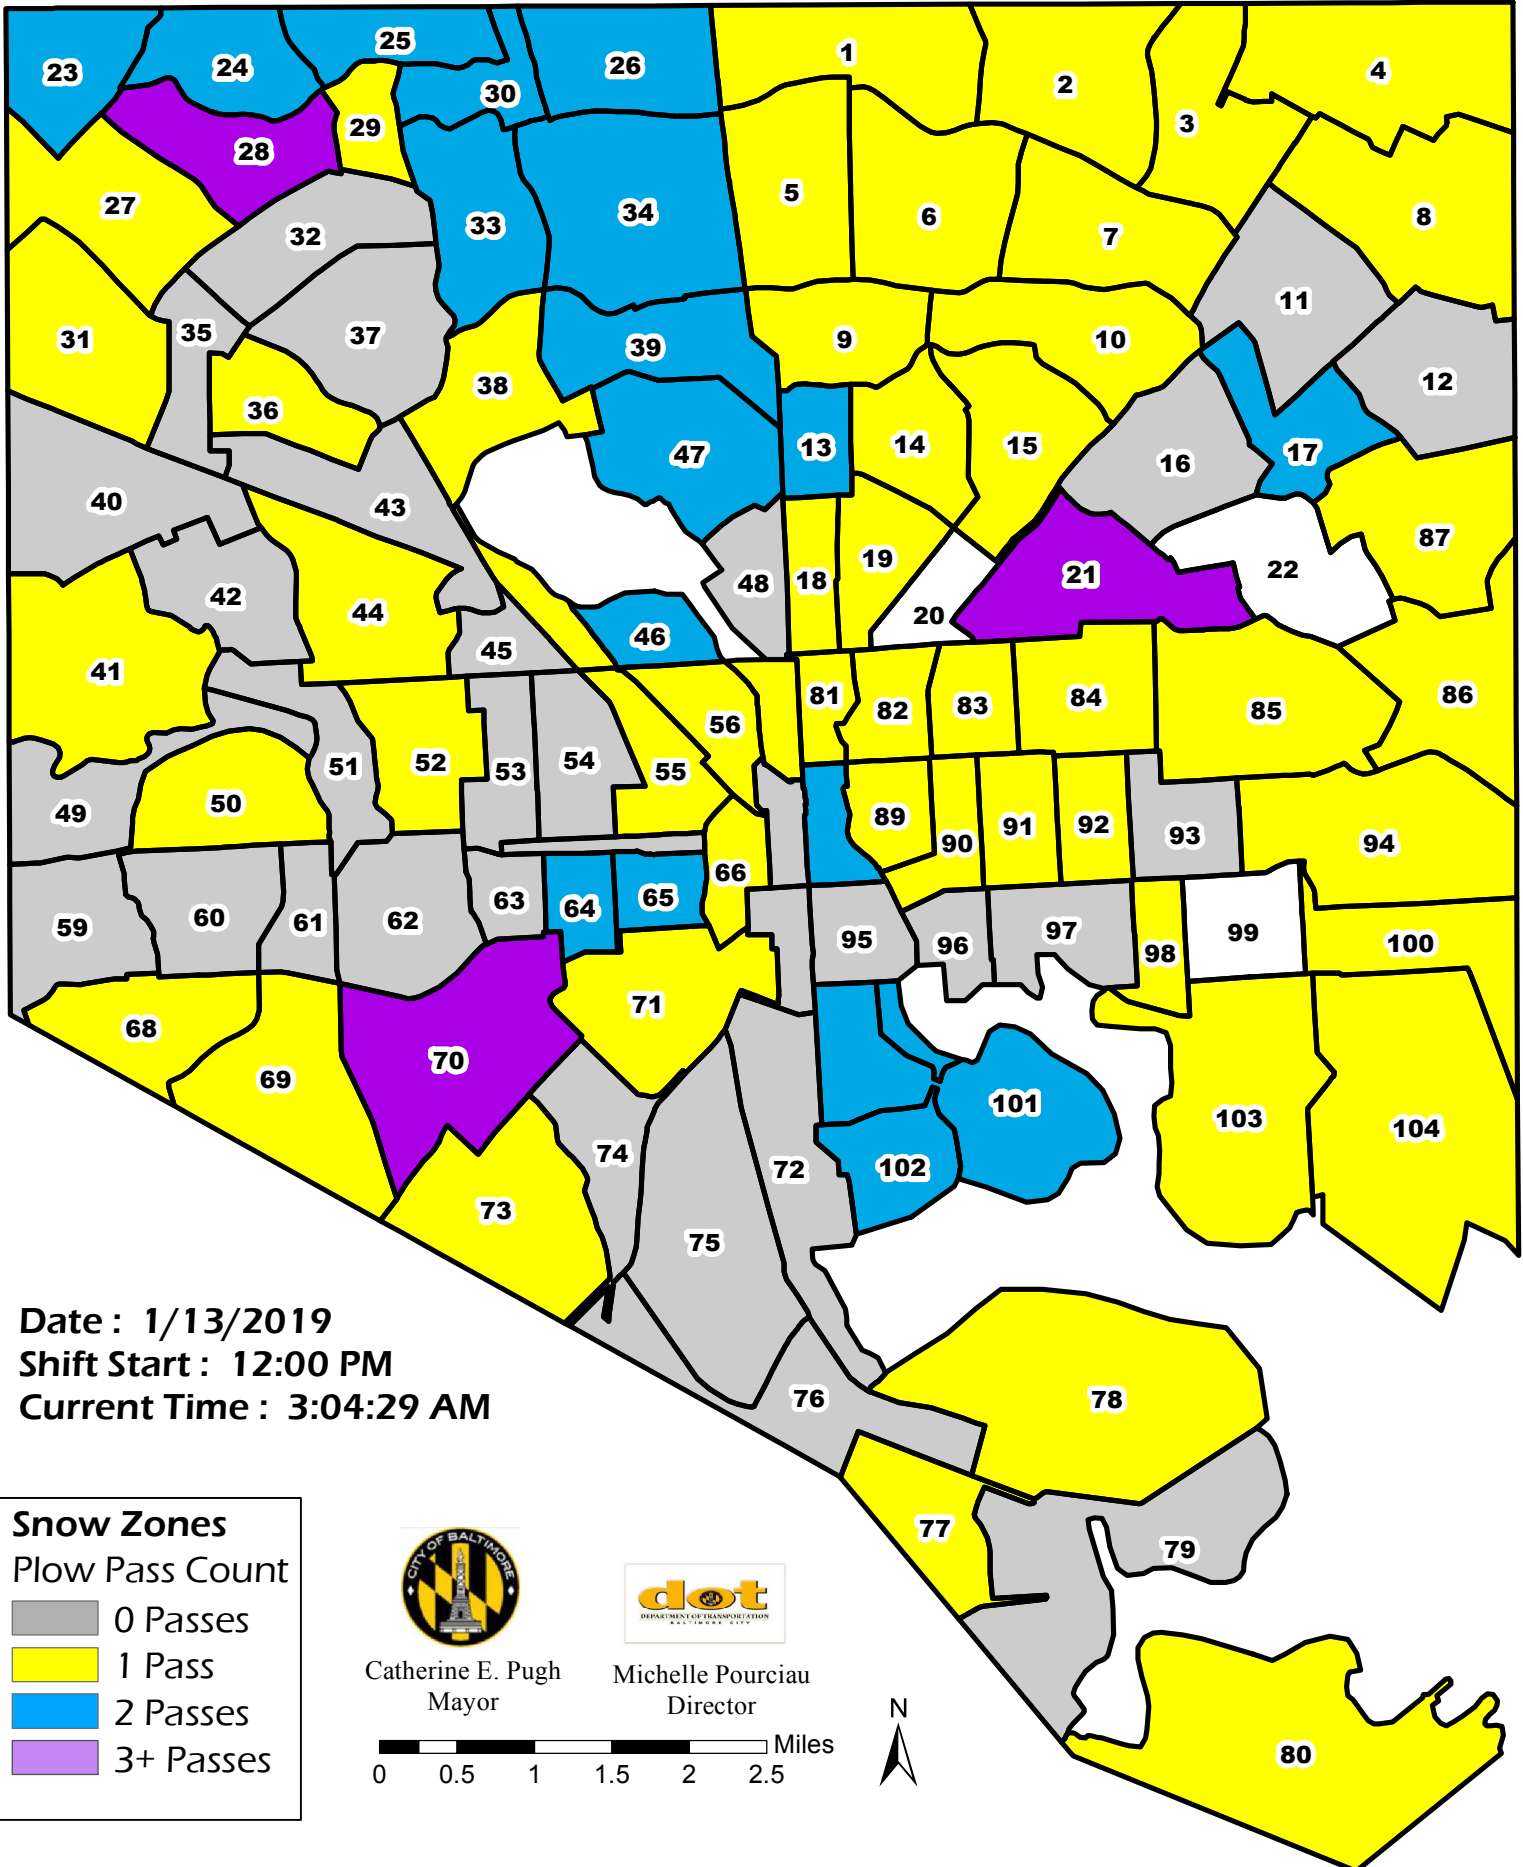

Baltimore City, Primary Snow Zones Salted and Plowed By City and Contracted Workers

Date : 1/13/2019
 Shift Start : 12:00 PM
 Current Time : 3:04:29 AM

Note: Plowing pass count data resets at the beginning of each shift, and does not necessarily reflect the total pass count since the beginning of the weather event.