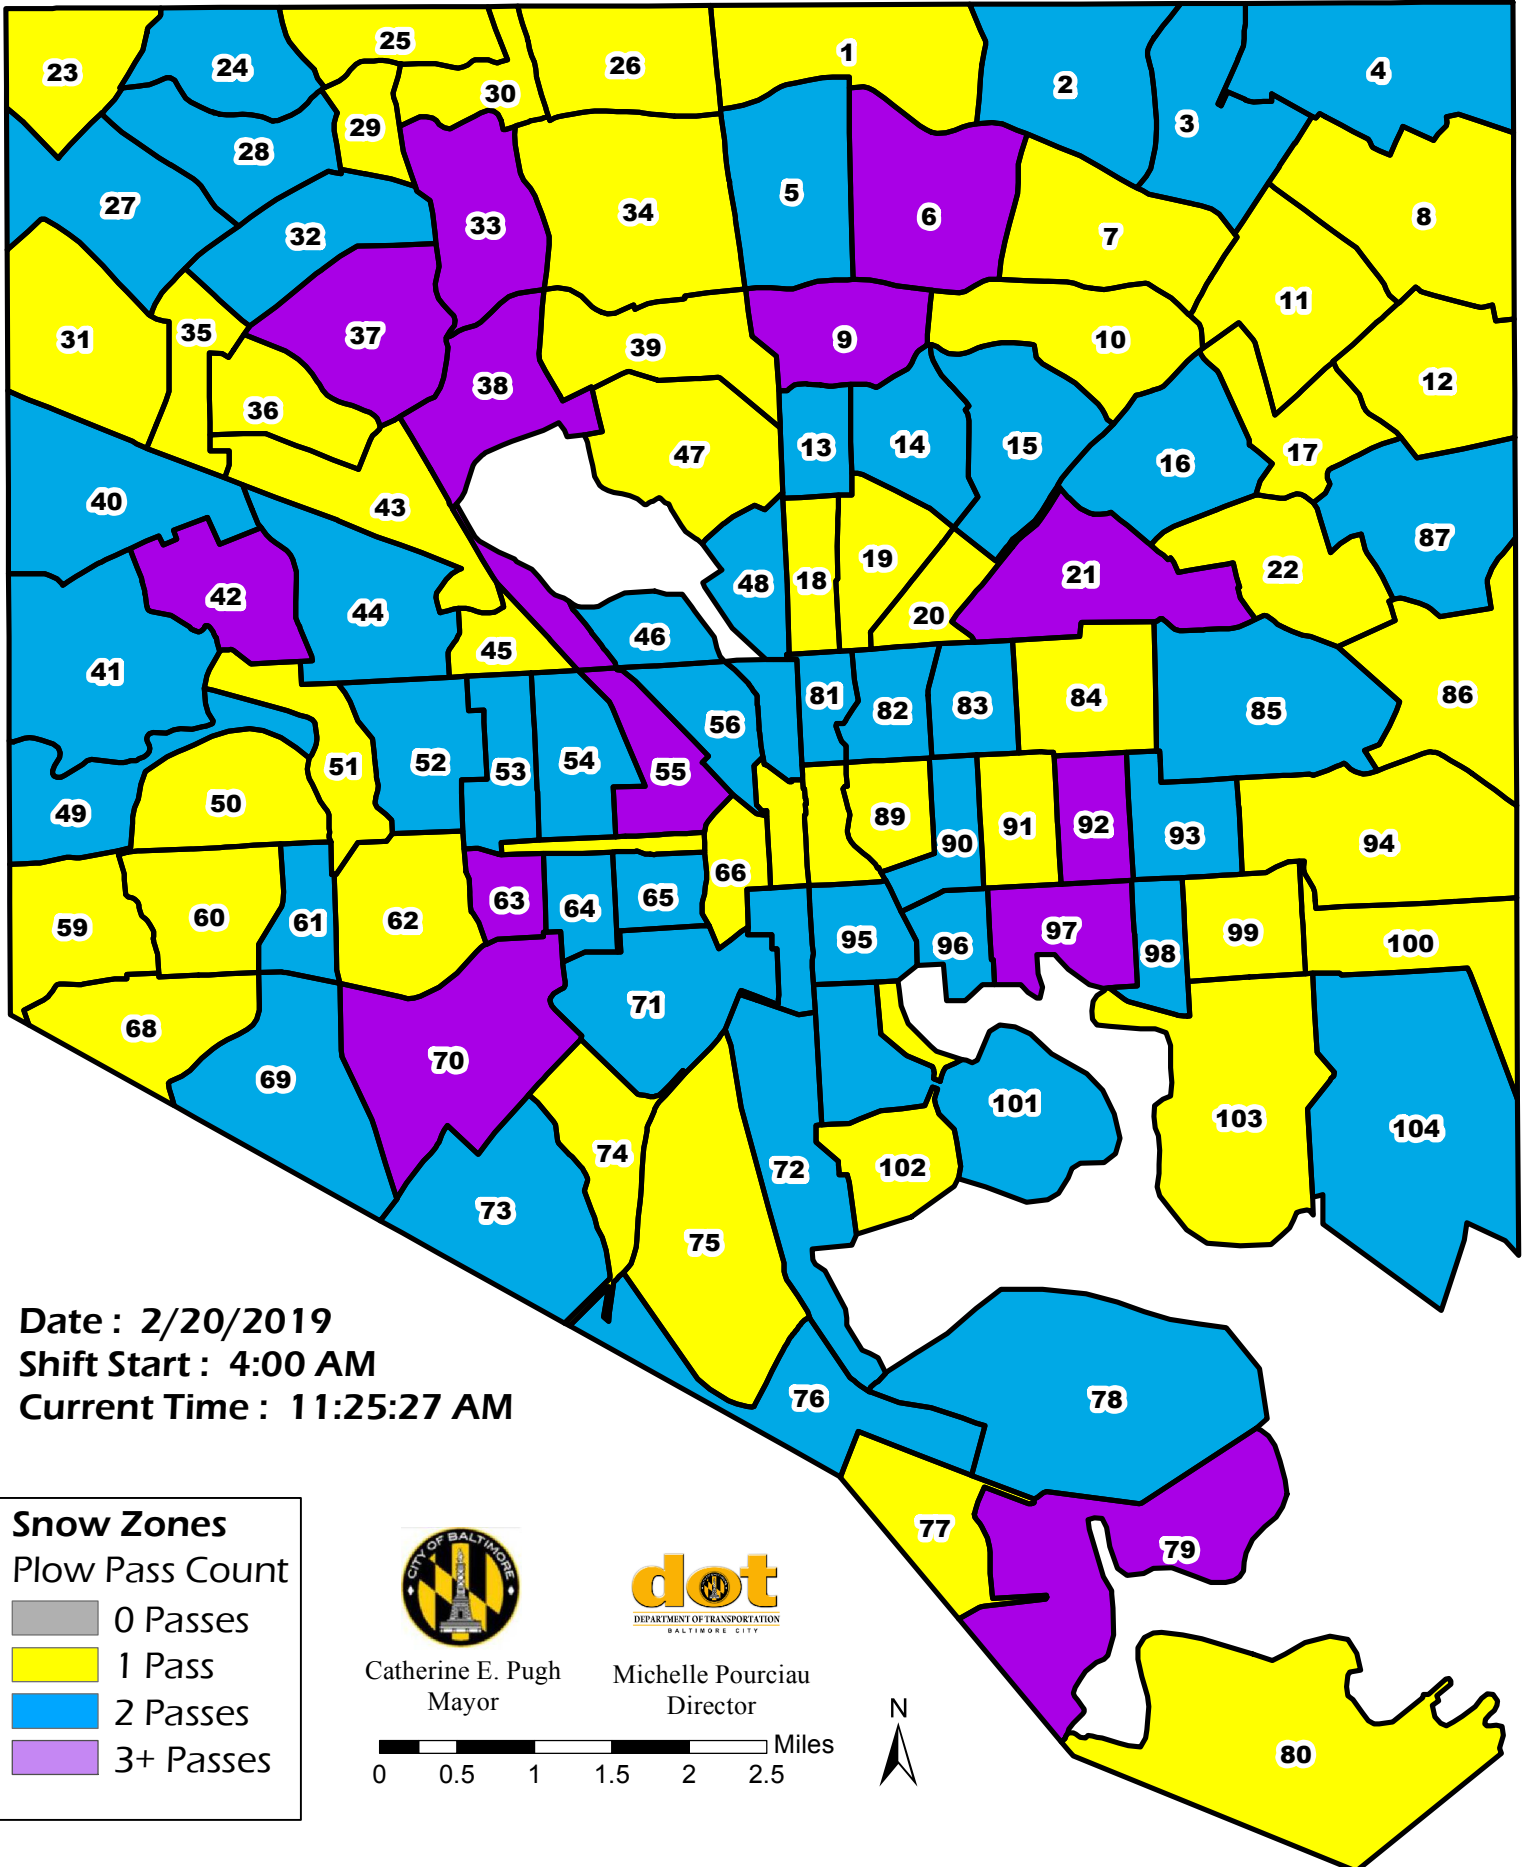

Baltimore City, Primary Snow Zones Salted and Plowed By City and Contracted Workers

Date : 2/20/2019
 Shift Start : 4:00 AM
 Current Time : 11:25:27 AM

Snow Zones
 Plow Pass Count

- 0 Passes
- 1 Pass
- 2 Passes
- 3+ Passes

Catherine E. Pugh
 Mayor

Michelle Pourciau
 Director

Note: Plowing pass count data resets at the beginning of each shift, and does not necessarily reflect the total pass count since the beginning of the weather event.