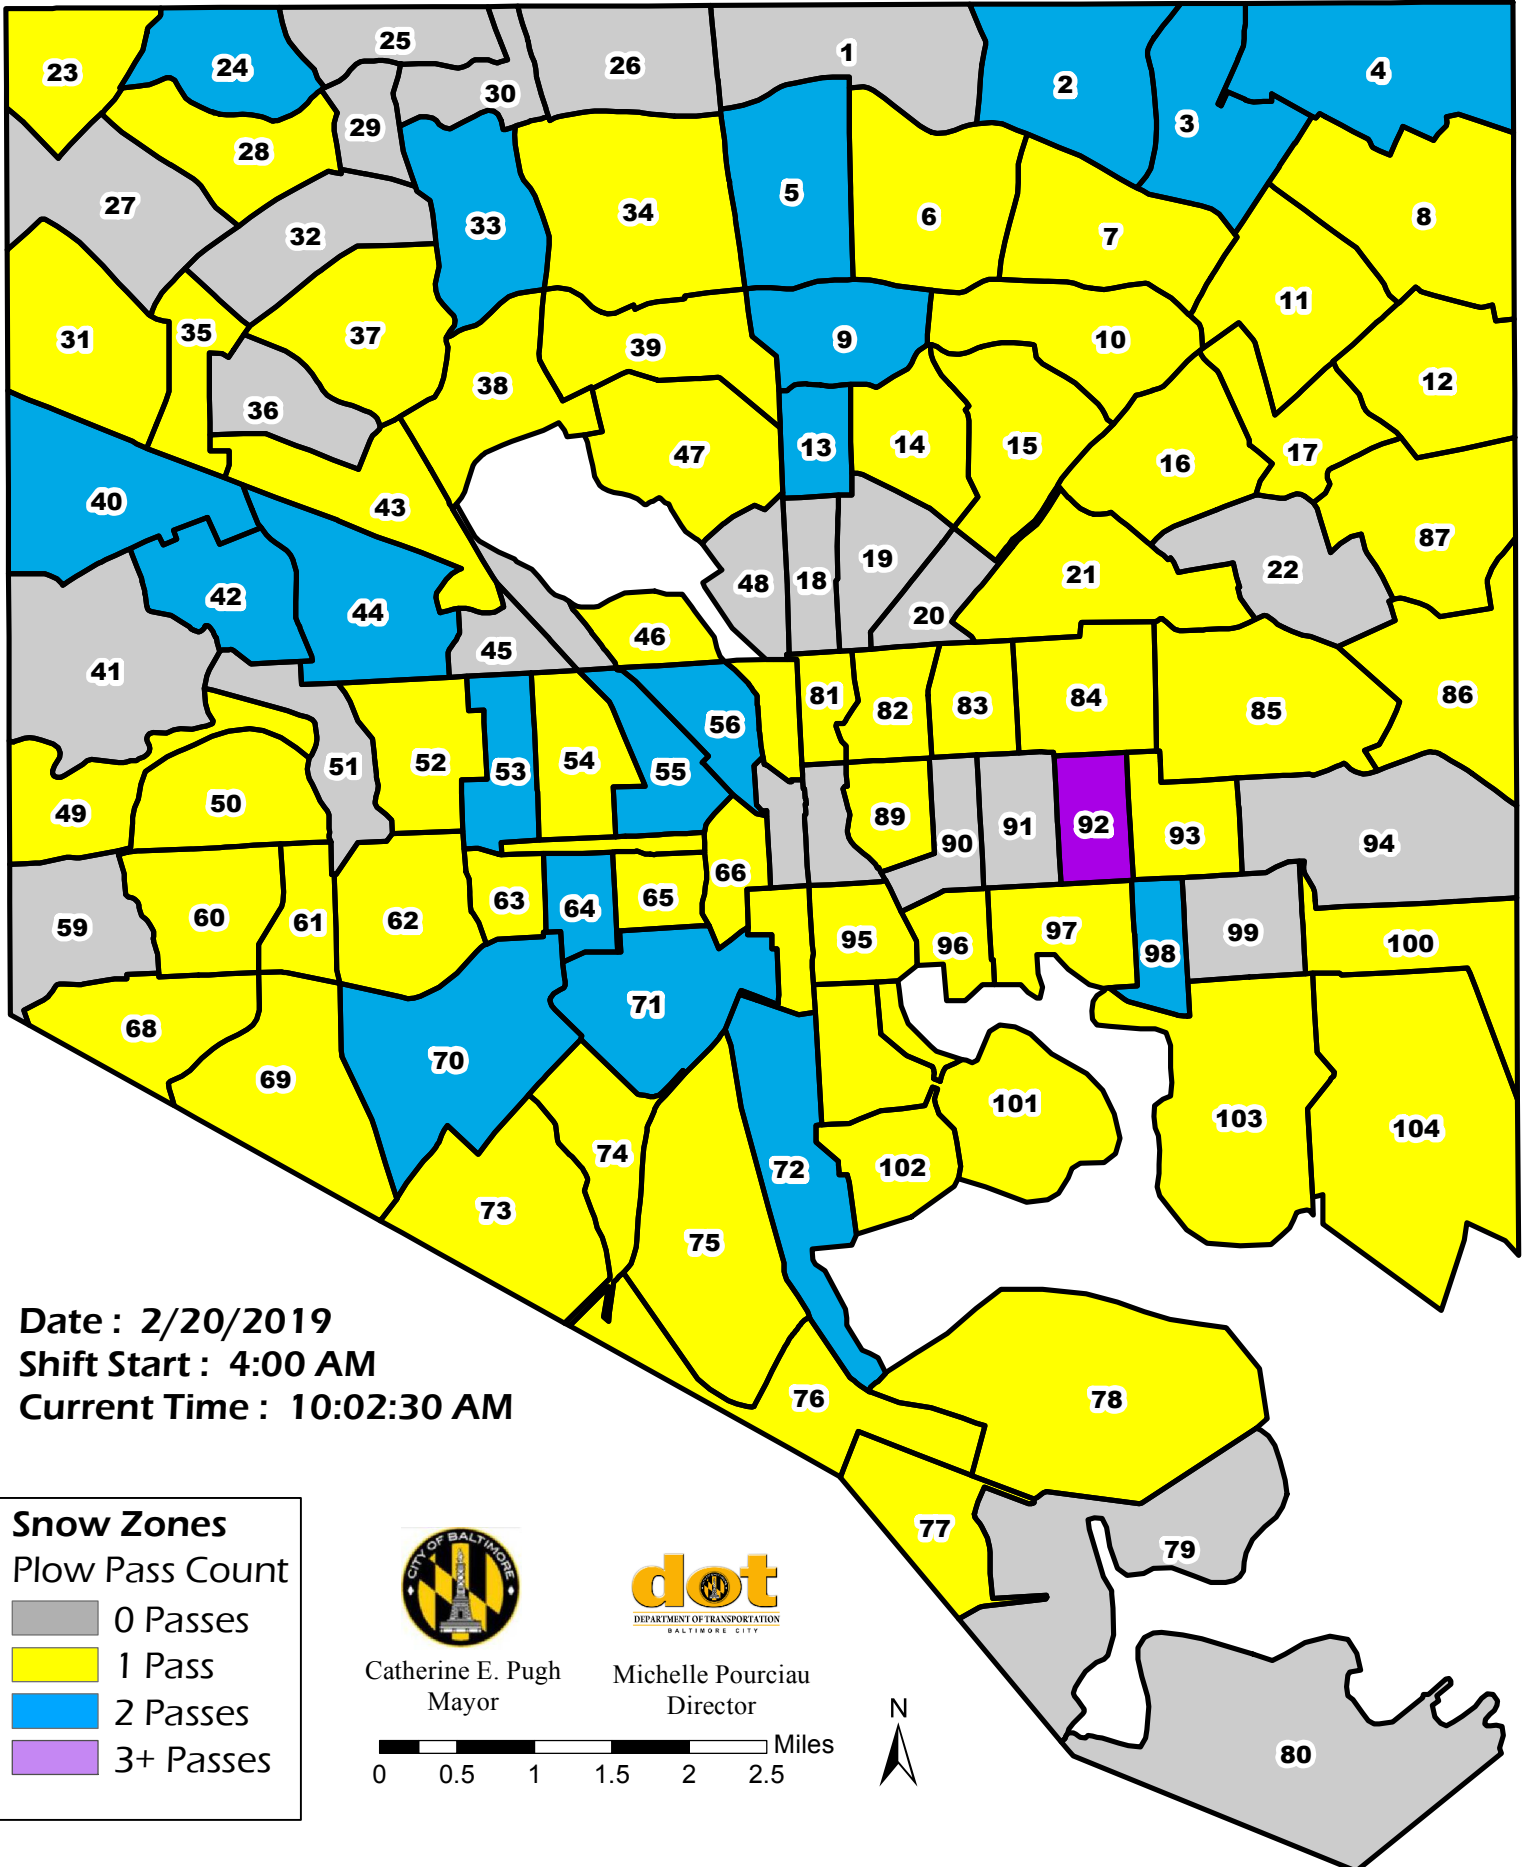

# Baltimore City, Primary Snow Zones Salted and Plowed By City and Contracted Workers

Date : 2/20/2019  
 Shift Start : 4:00 AM  
 Current Time : 10:02:30 AM

Note: Plowing pass count data resets at the beginning of each shift, and does not necessarily reflect the total pass count since the beginning of the weather event.