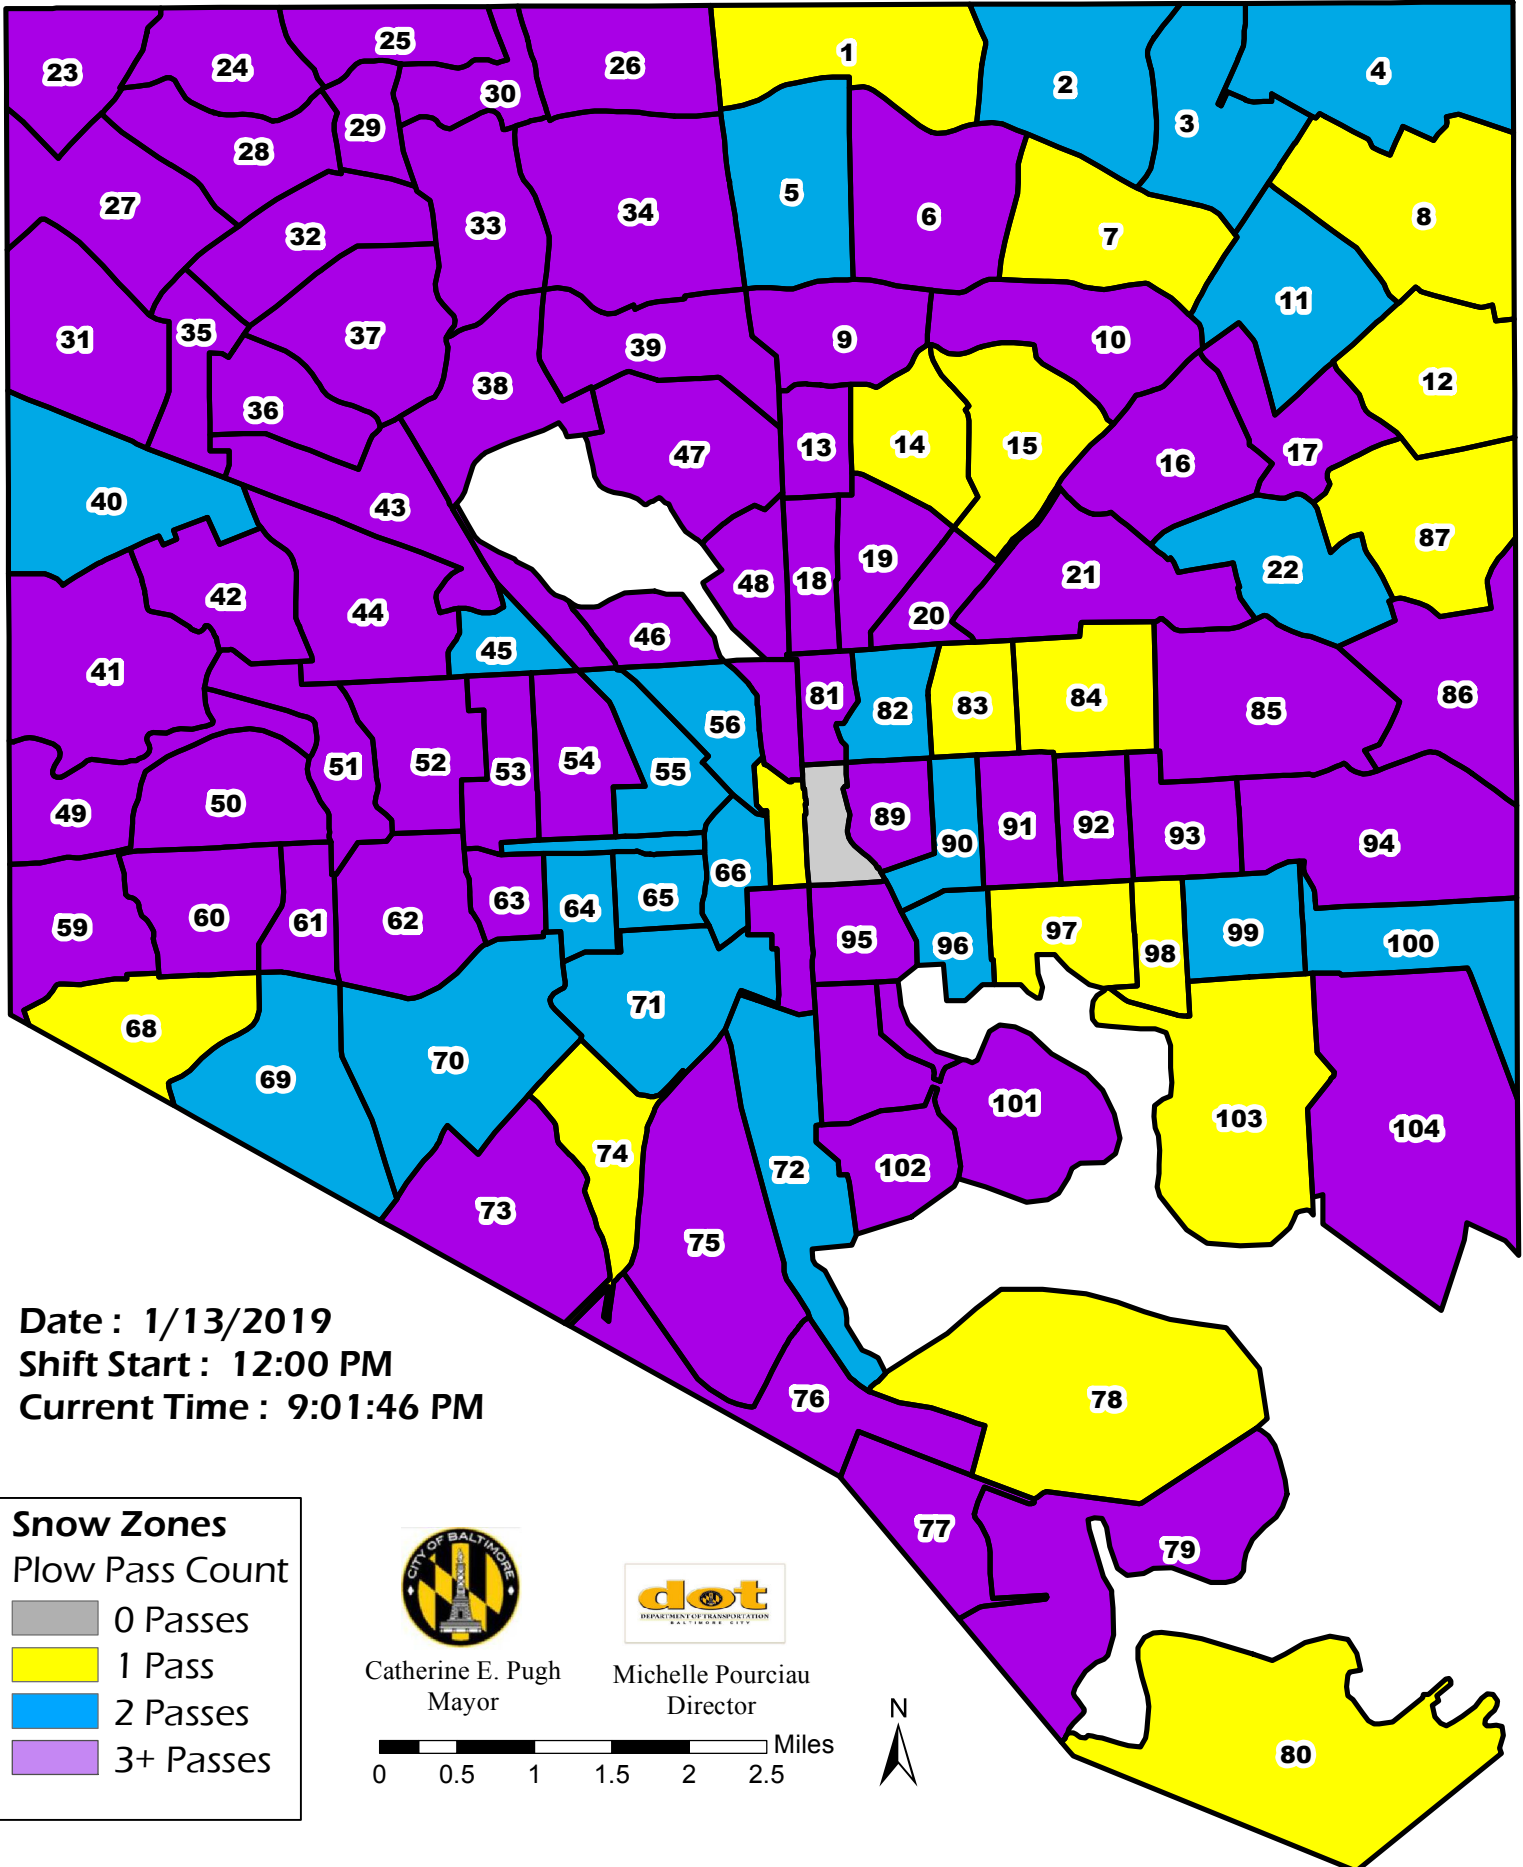

Baltimore City, Primary Snow Zones Salted and Plowed By City and Contracted Workers

Date : 1/13/2019
 Shift Start : 12:00 PM
 Current Time : 9:01:46 PM

Snow Zones
 Plow Pass Count

- 0 Passes
- 1 Pass
- 2 Passes
- 3+ Passes

Catherine E. Pugh
 Mayor

Michelle Pourciau
 Director

Note: Plowing pass count data resets at the beginning of each shift, and does not necessarily reflect the total pass count since the beginning of the weather event.