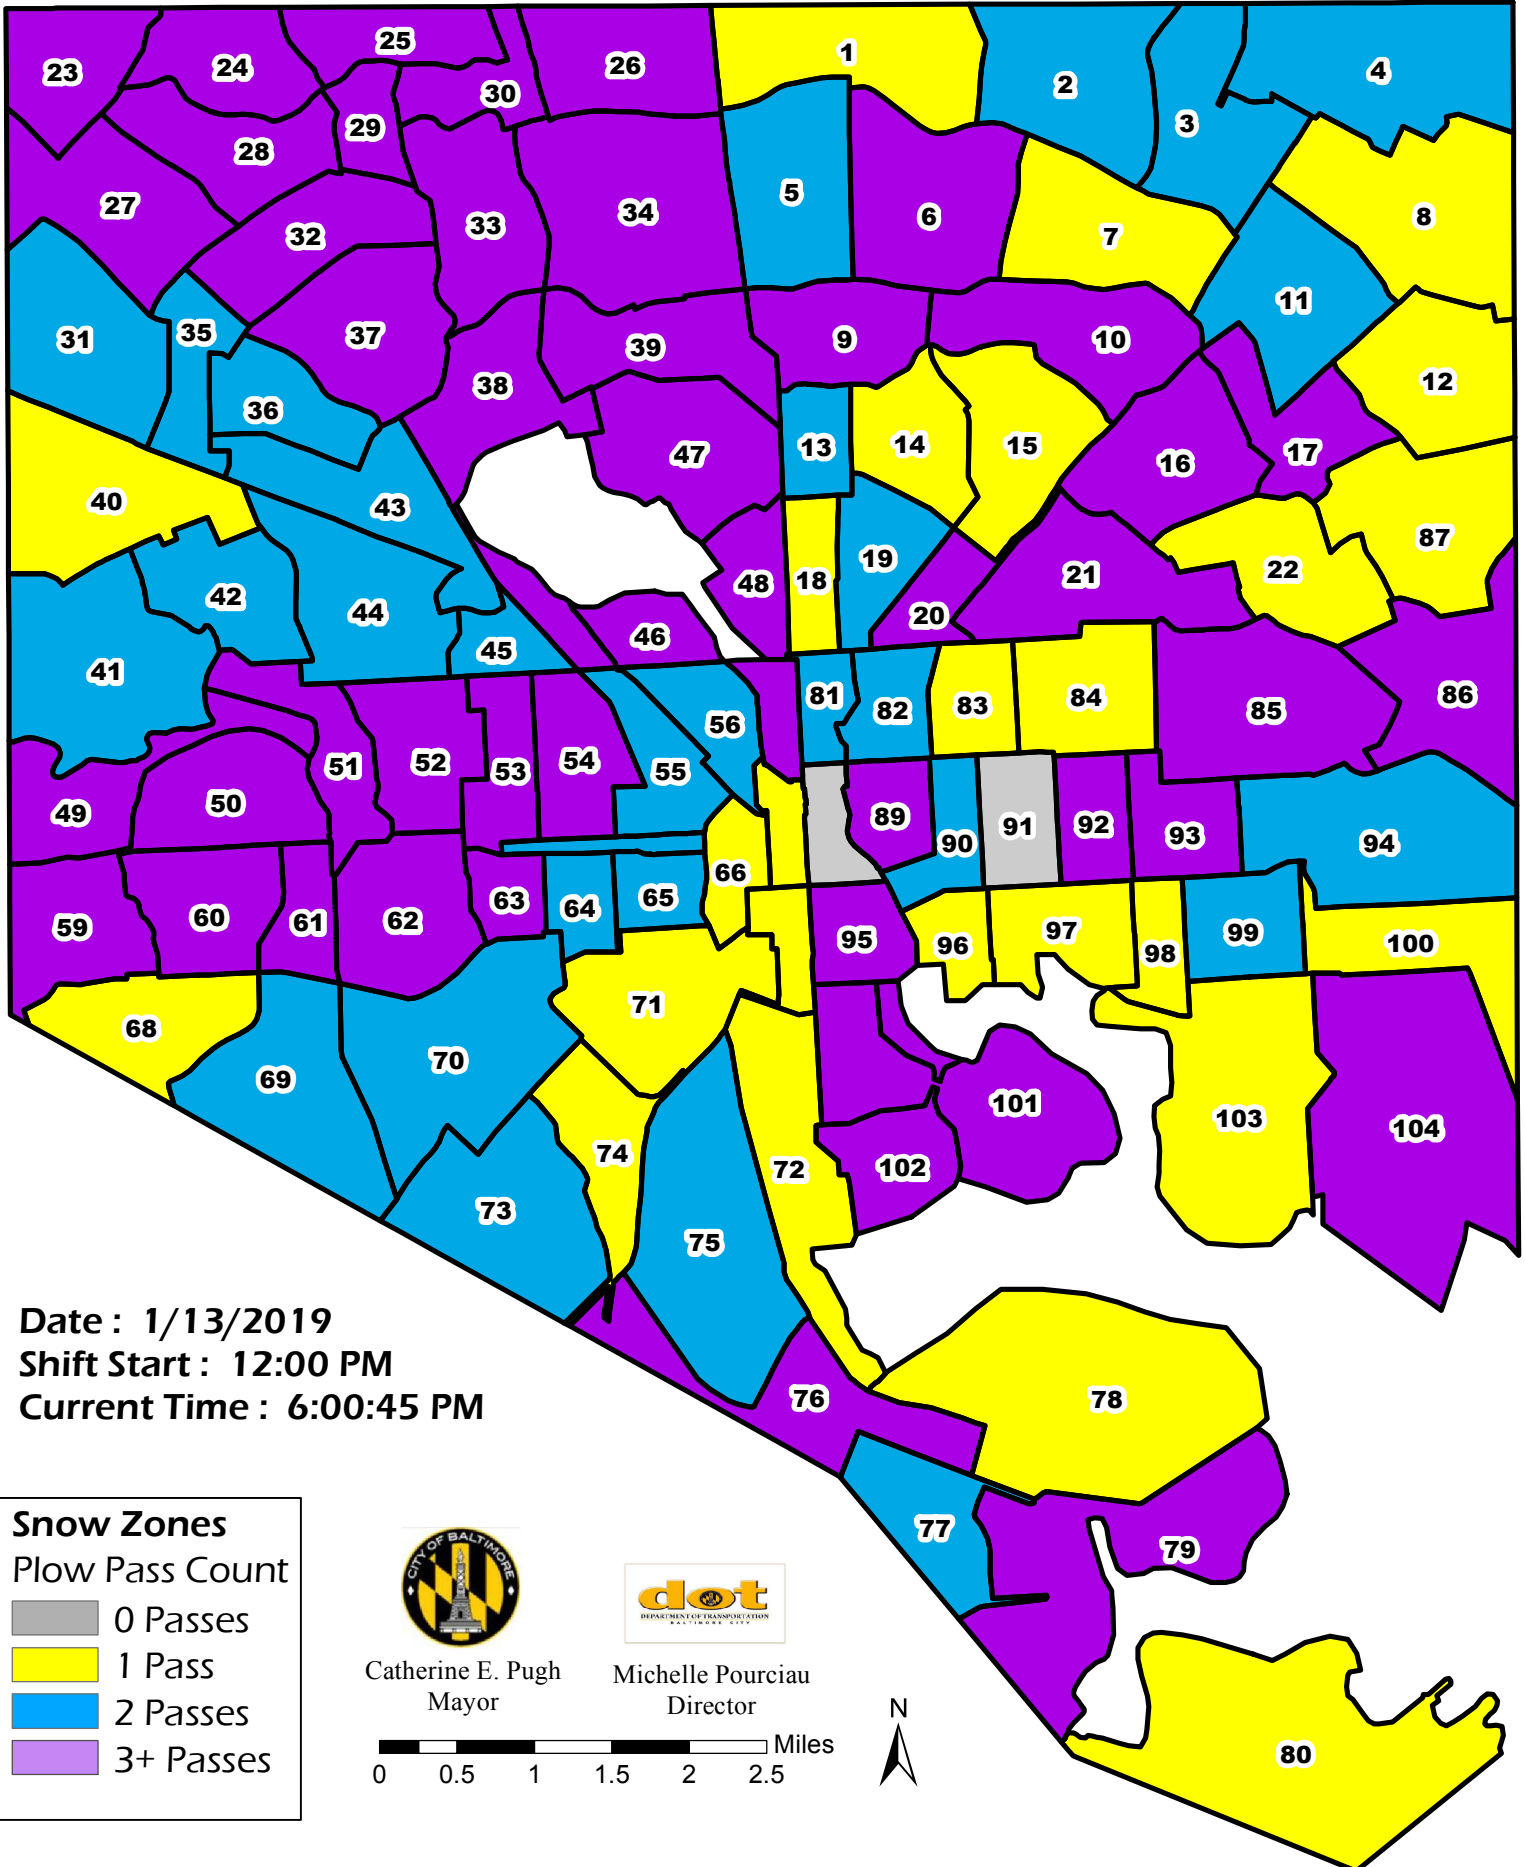

Baltimore City, Primary Snow Zones Salted and Plowed By City and Contracted Workers

Date : 1/13/2019
 Shift Start : 12:00 PM
 Current Time : 6:00:45 PM

Note: Plowing pass count data resets at the beginning of each shift, and does not necessarily reflect the total pass count since the beginning of the weather event.