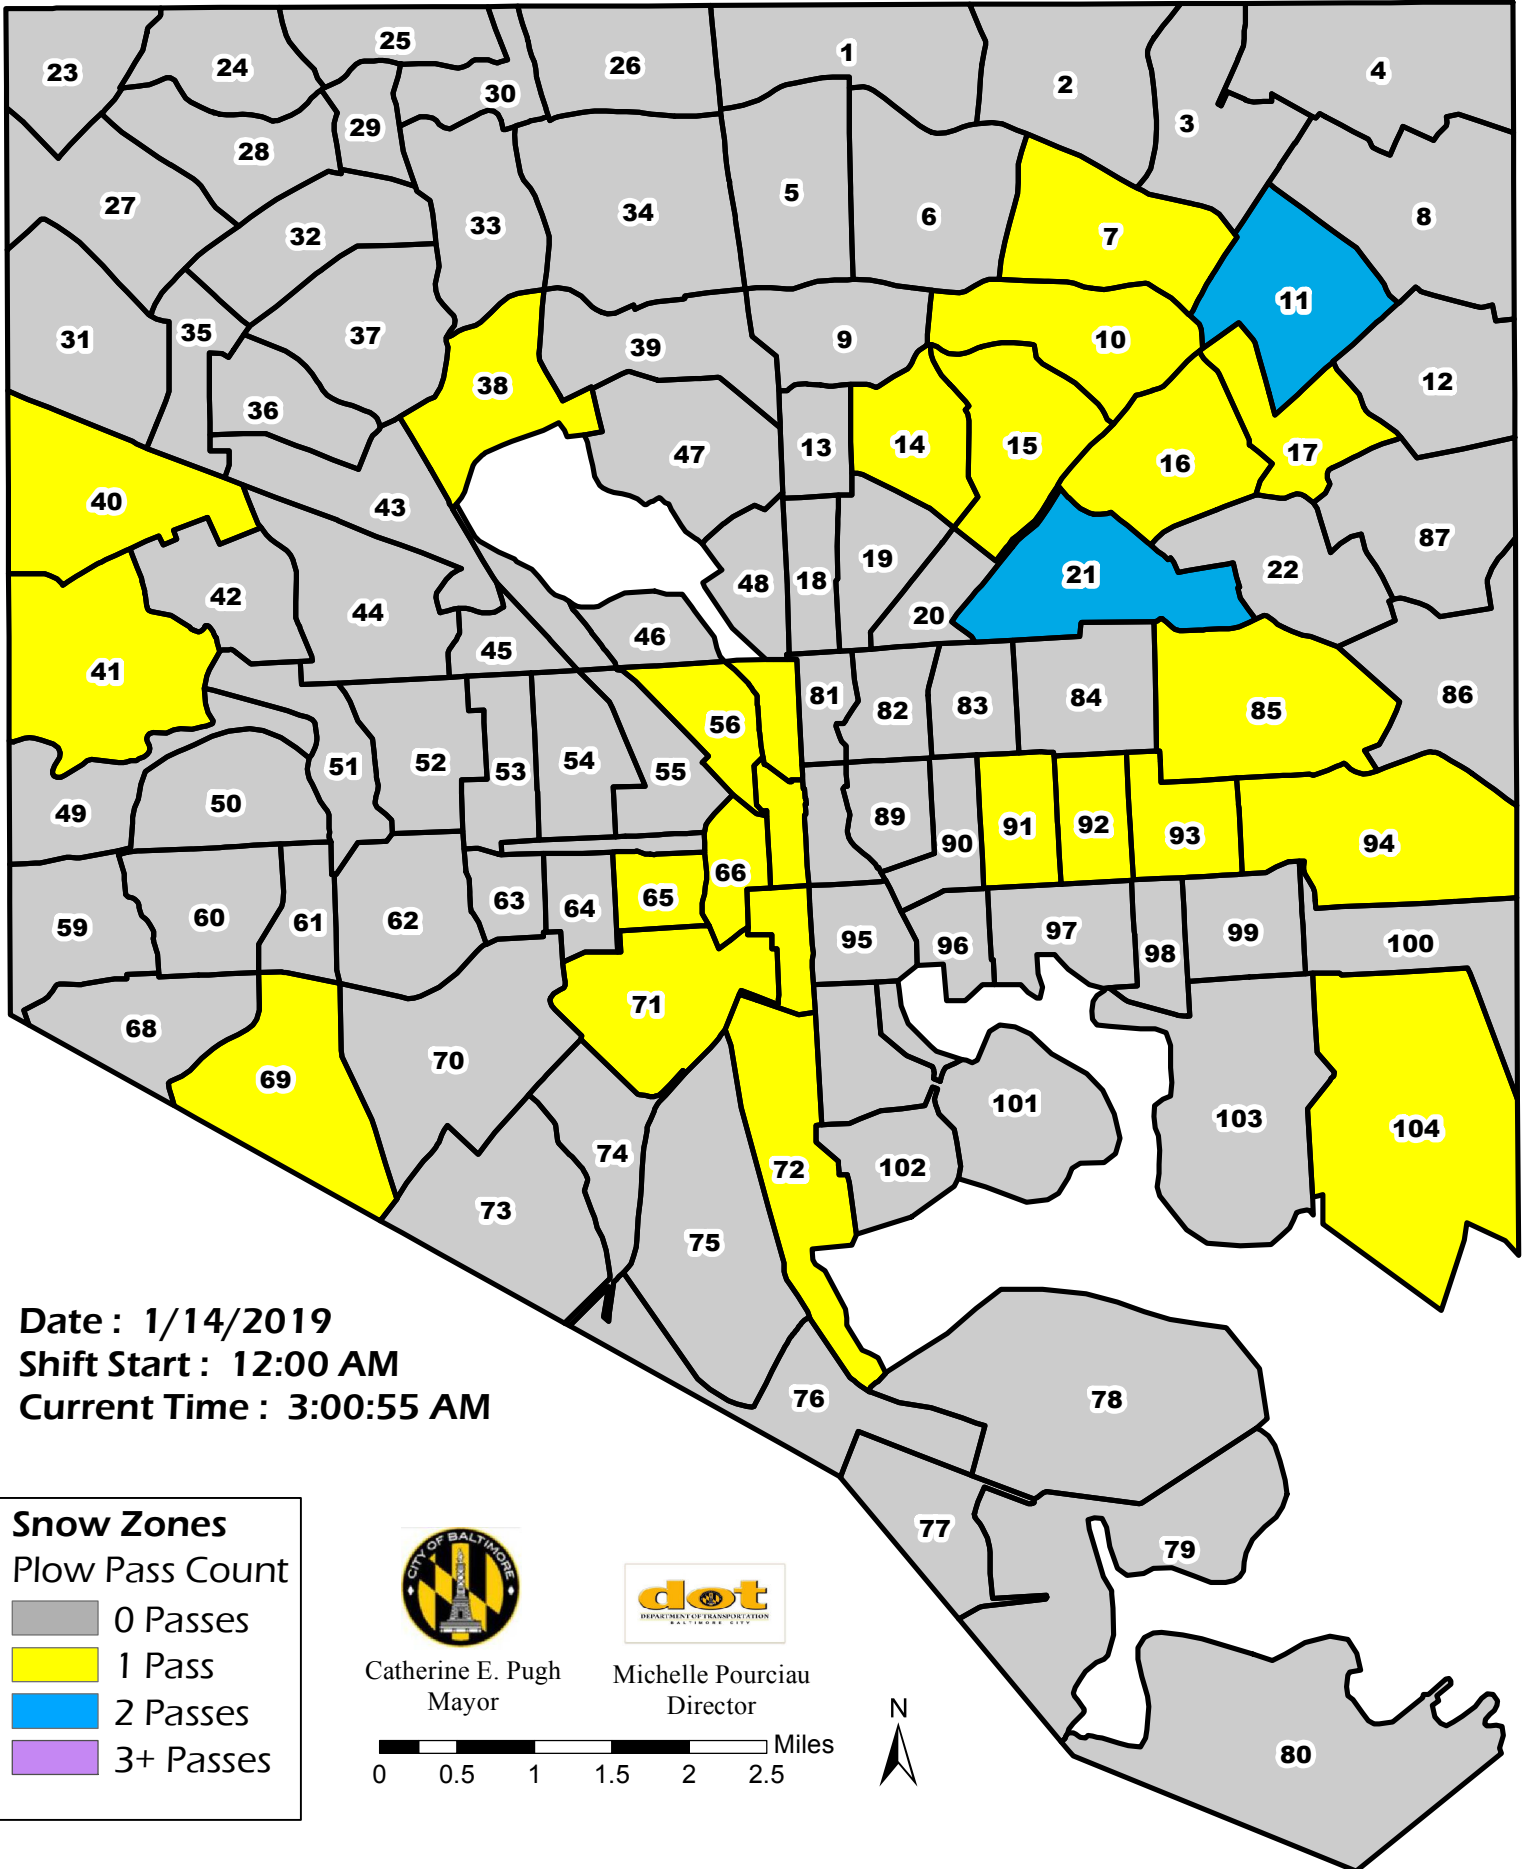

Baltimore City, Primary Snow Zones Salted and Plowed By City and Contracted Workers

Date : 1/14/2019
 Shift Start : 12:00 AM
 Current Time : 3:00:55 AM

Snow Zones
 Plow Pass Count

- 0 Passes
- 1 Pass
- 2 Passes
- 3+ Passes

Catherine E. Pugh
Mayor

Michelle Pourciau
Director

0 0.5 1 1.5 2 2.5 Miles

Note: Plowing pass count data resets at the beginning of each shift, and does not necessarily reflect the total pass count since the beginning of the weather event.