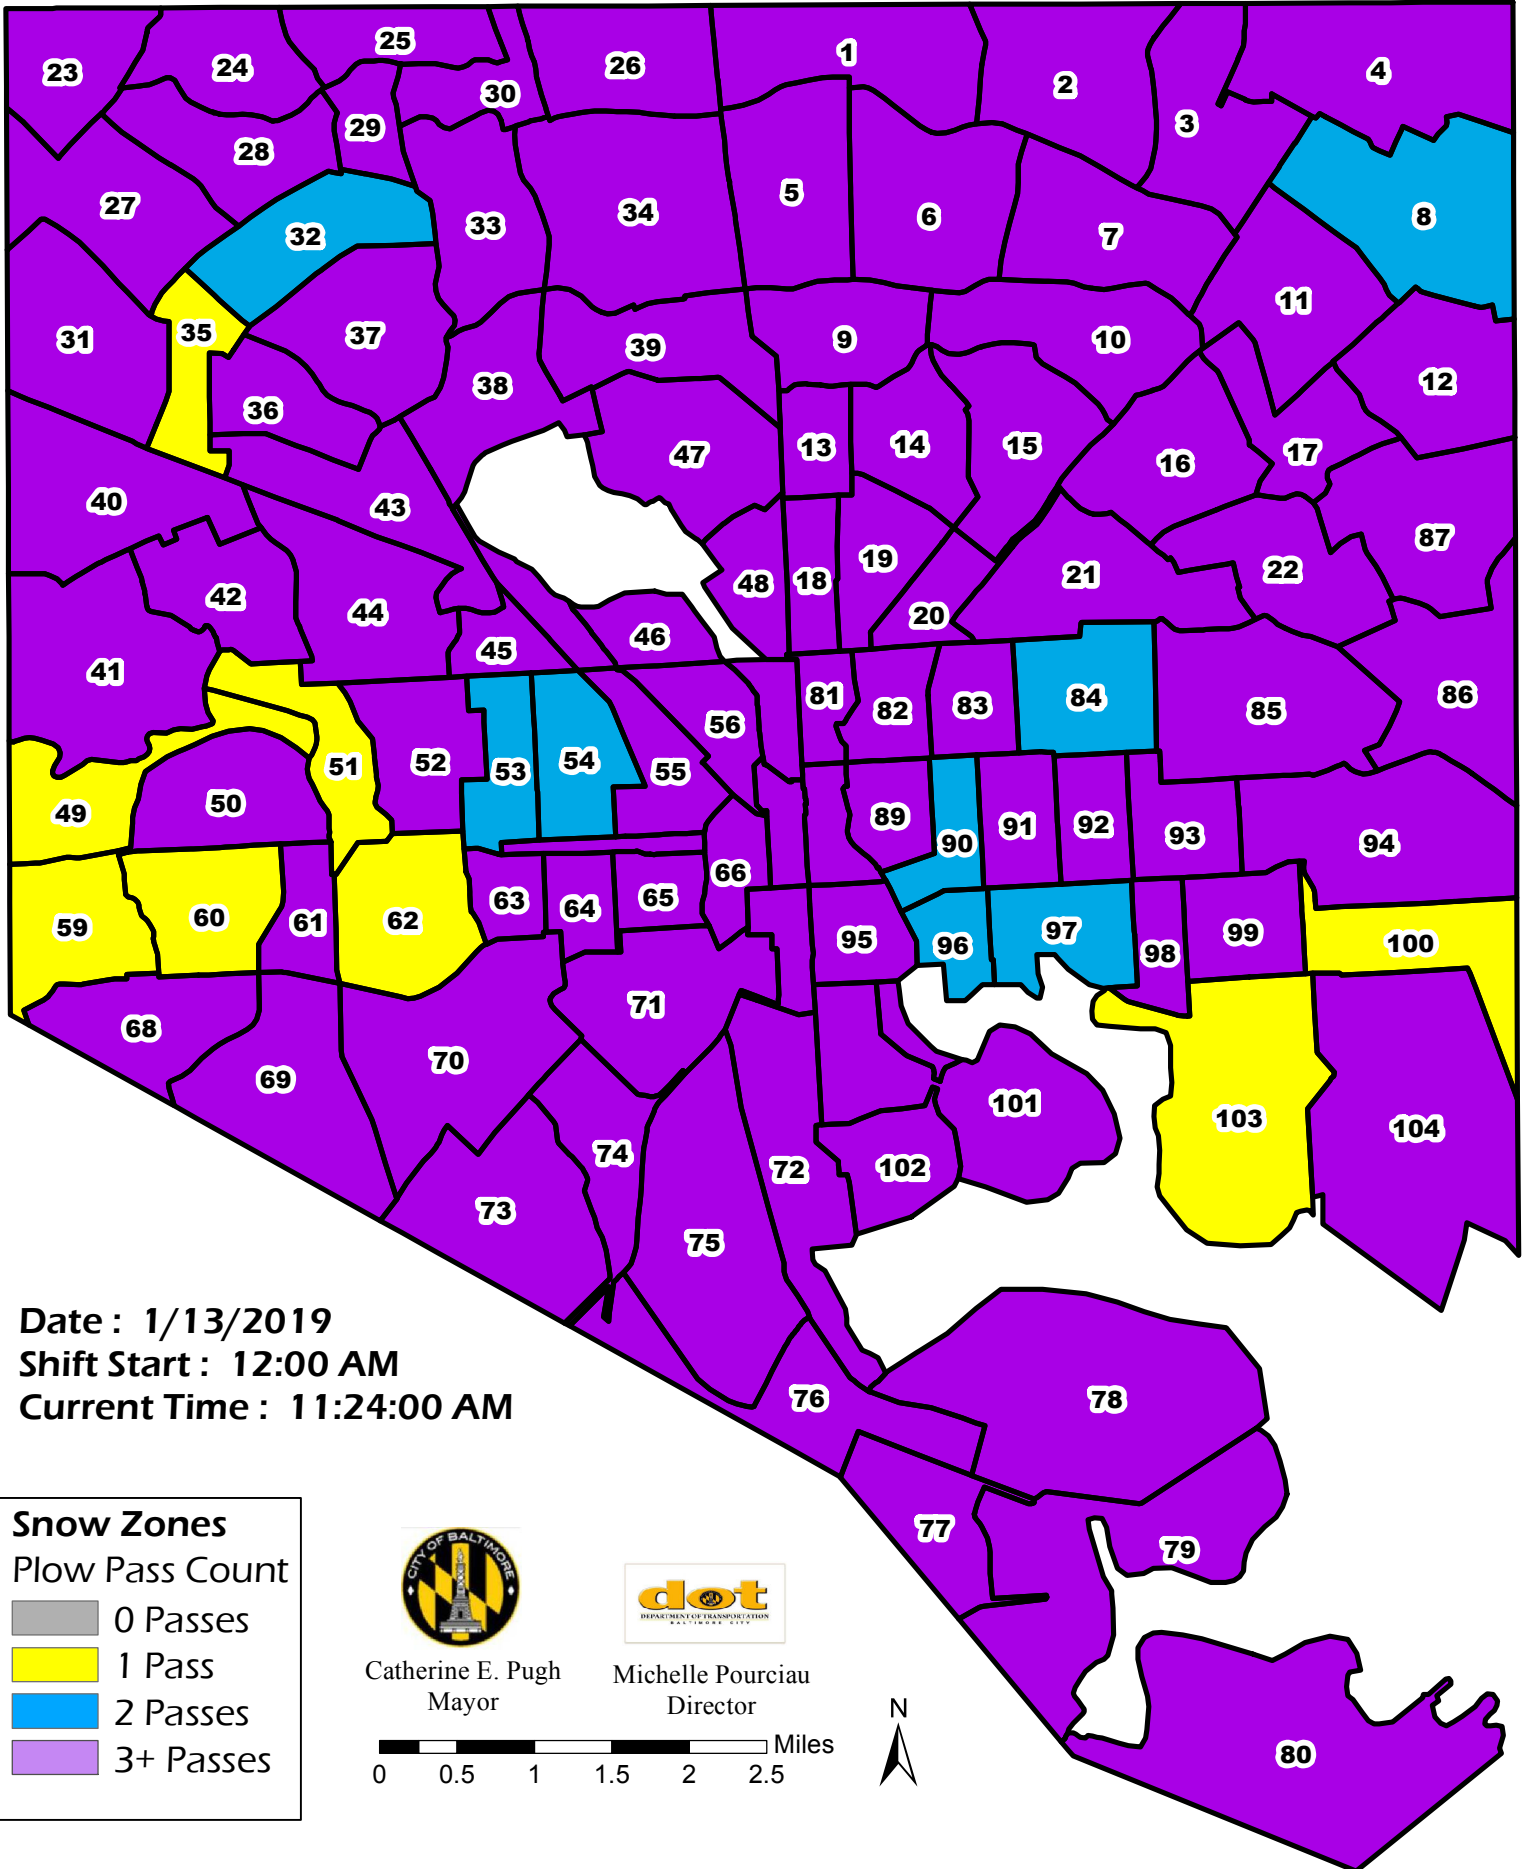

Baltimore City, Primary Snow Zones Salted and Plowed By City and Contracted Workers

Date : 1/13/2019
 Shift Start : 12:00 AM
 Current Time : 11:24:00 AM

Note: Plowing pass count data resets at the beginning of each shift, and does not necessarily reflect the total pass count since the beginning of the weather event.