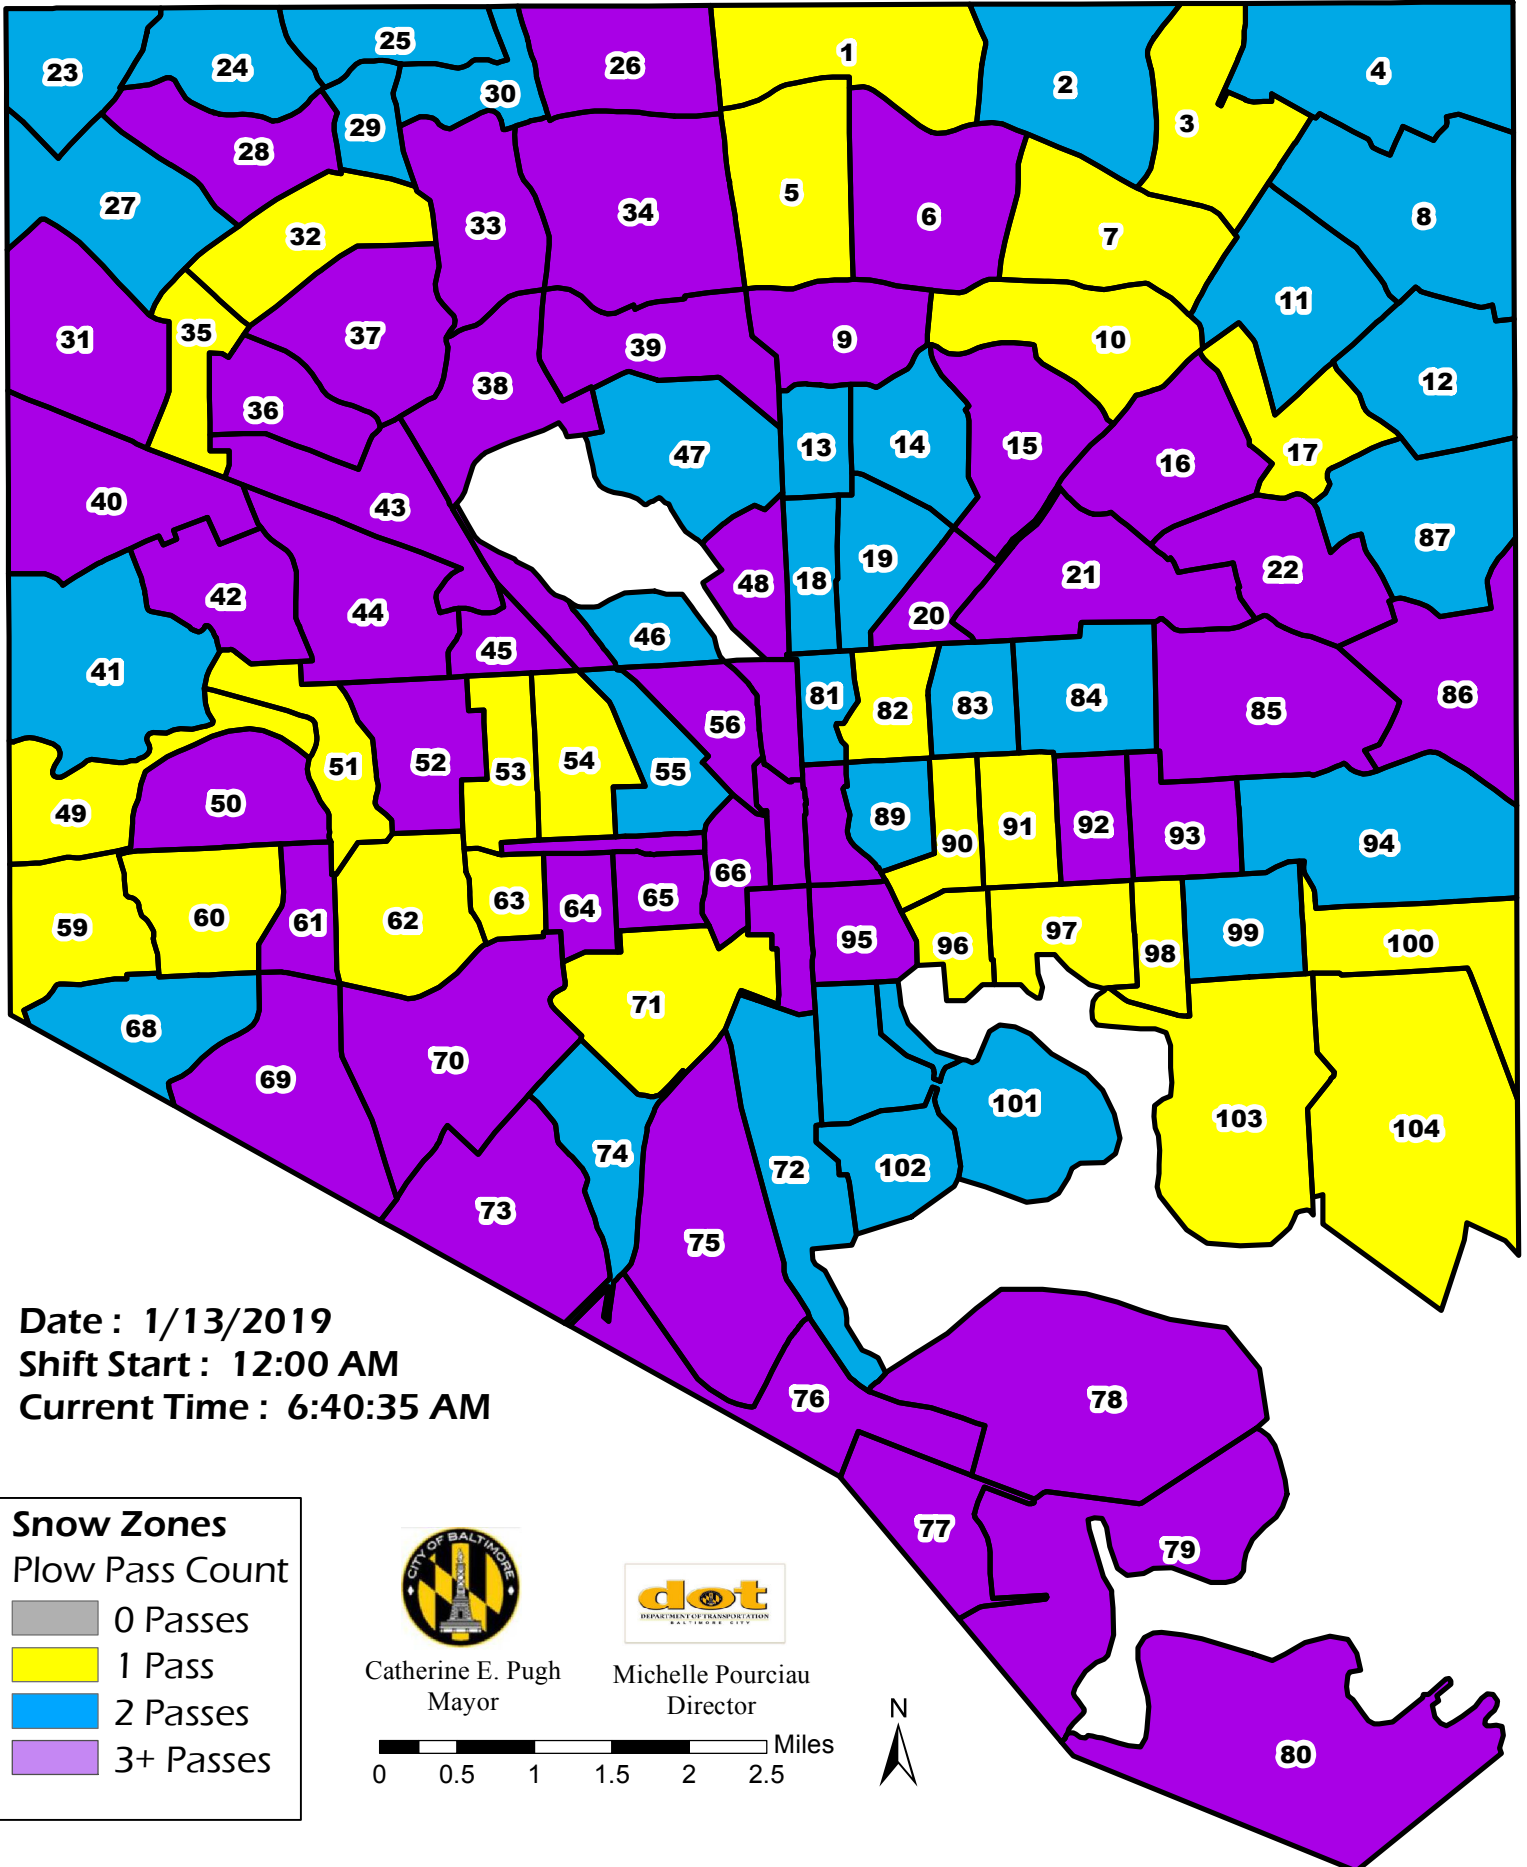

Baltimore City, Primary Snow Zones Salted and Plowed By City and Contracted Workers

Date : 1/13/2019
 Shift Start : 12:00 AM
 Current Time : 6:40:35 AM

Snow Zones
 Plow Pass Count

- 0 Passes
- 1 Pass
- 2 Passes
- 3+ Passes

Catherine E. Pugh
Mayor

Michelle Pourciau
Director

0 0.5 1 1.5 2 2.5 Miles

N

Note: Plowing pass count data resets at the beginning of each shift, and does not necessarily reflect the total pass count since the beginning of the weather event.