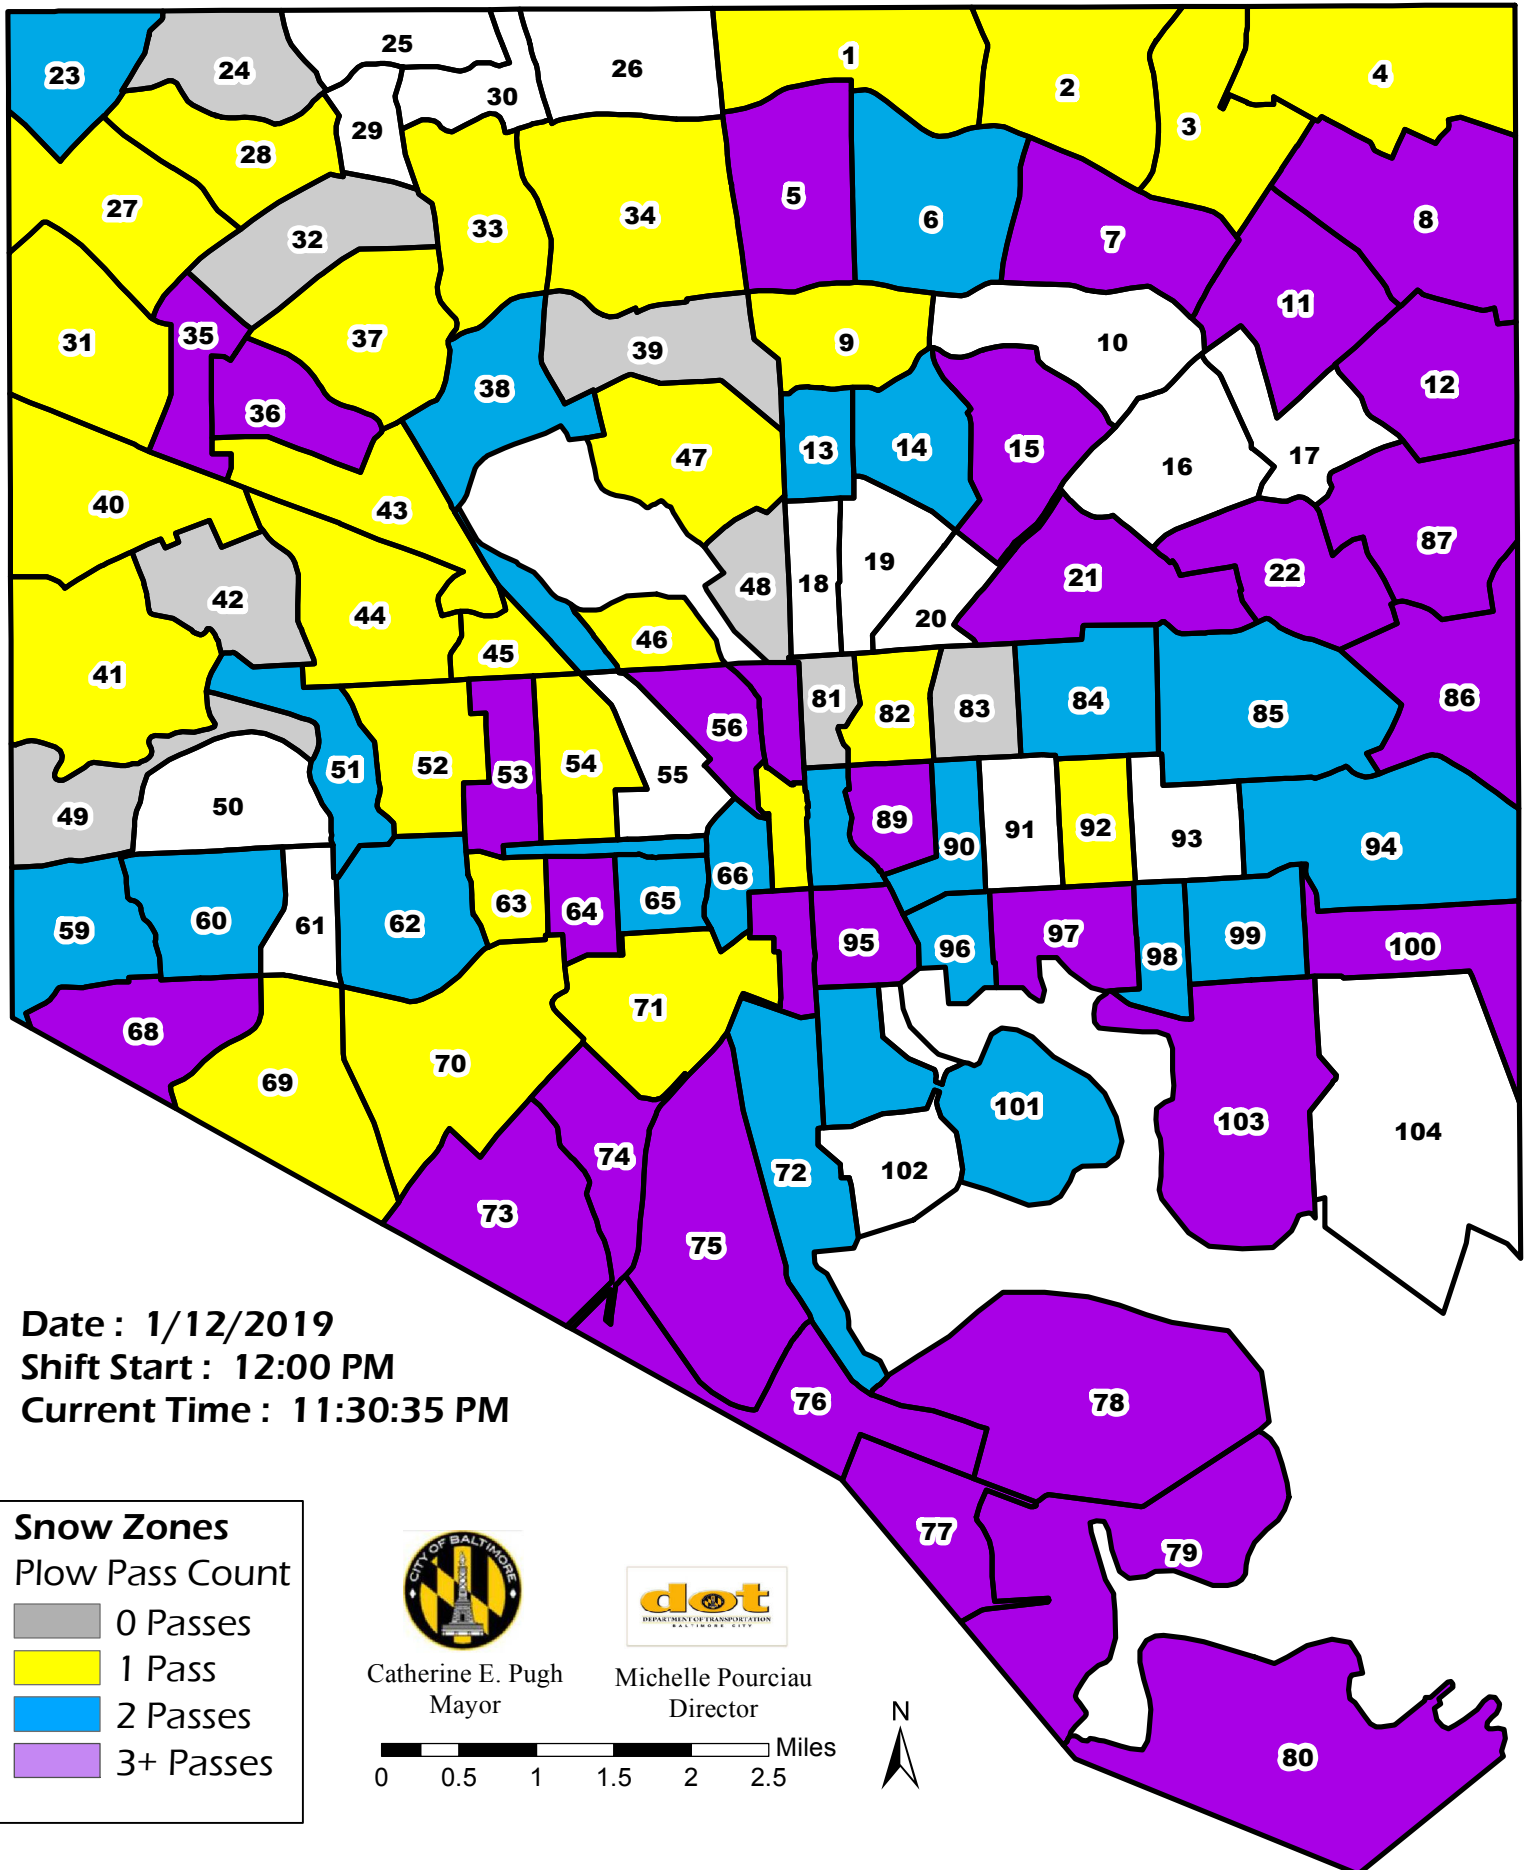

Baltimore City, Primary Snow Zones Salted and Plowed By City Workers

Date : 1/12/2019
 Shift Start : 12:00 PM
 Current Time : 11:30:35 PM

Snow Zones
 Plow Pass Count

- 0 Passes
- 1 Pass
- 2 Passes
- 3+ Passes

Catherine E. Pugh
Mayor

Michelle Pourciau
Director

0 0.5 1 1.5 2 2.5 Miles

Note: Plowing pass count data resets at the beginning of each shift, and does not necessarily reflect the total pass count since the beginning of the weather event.