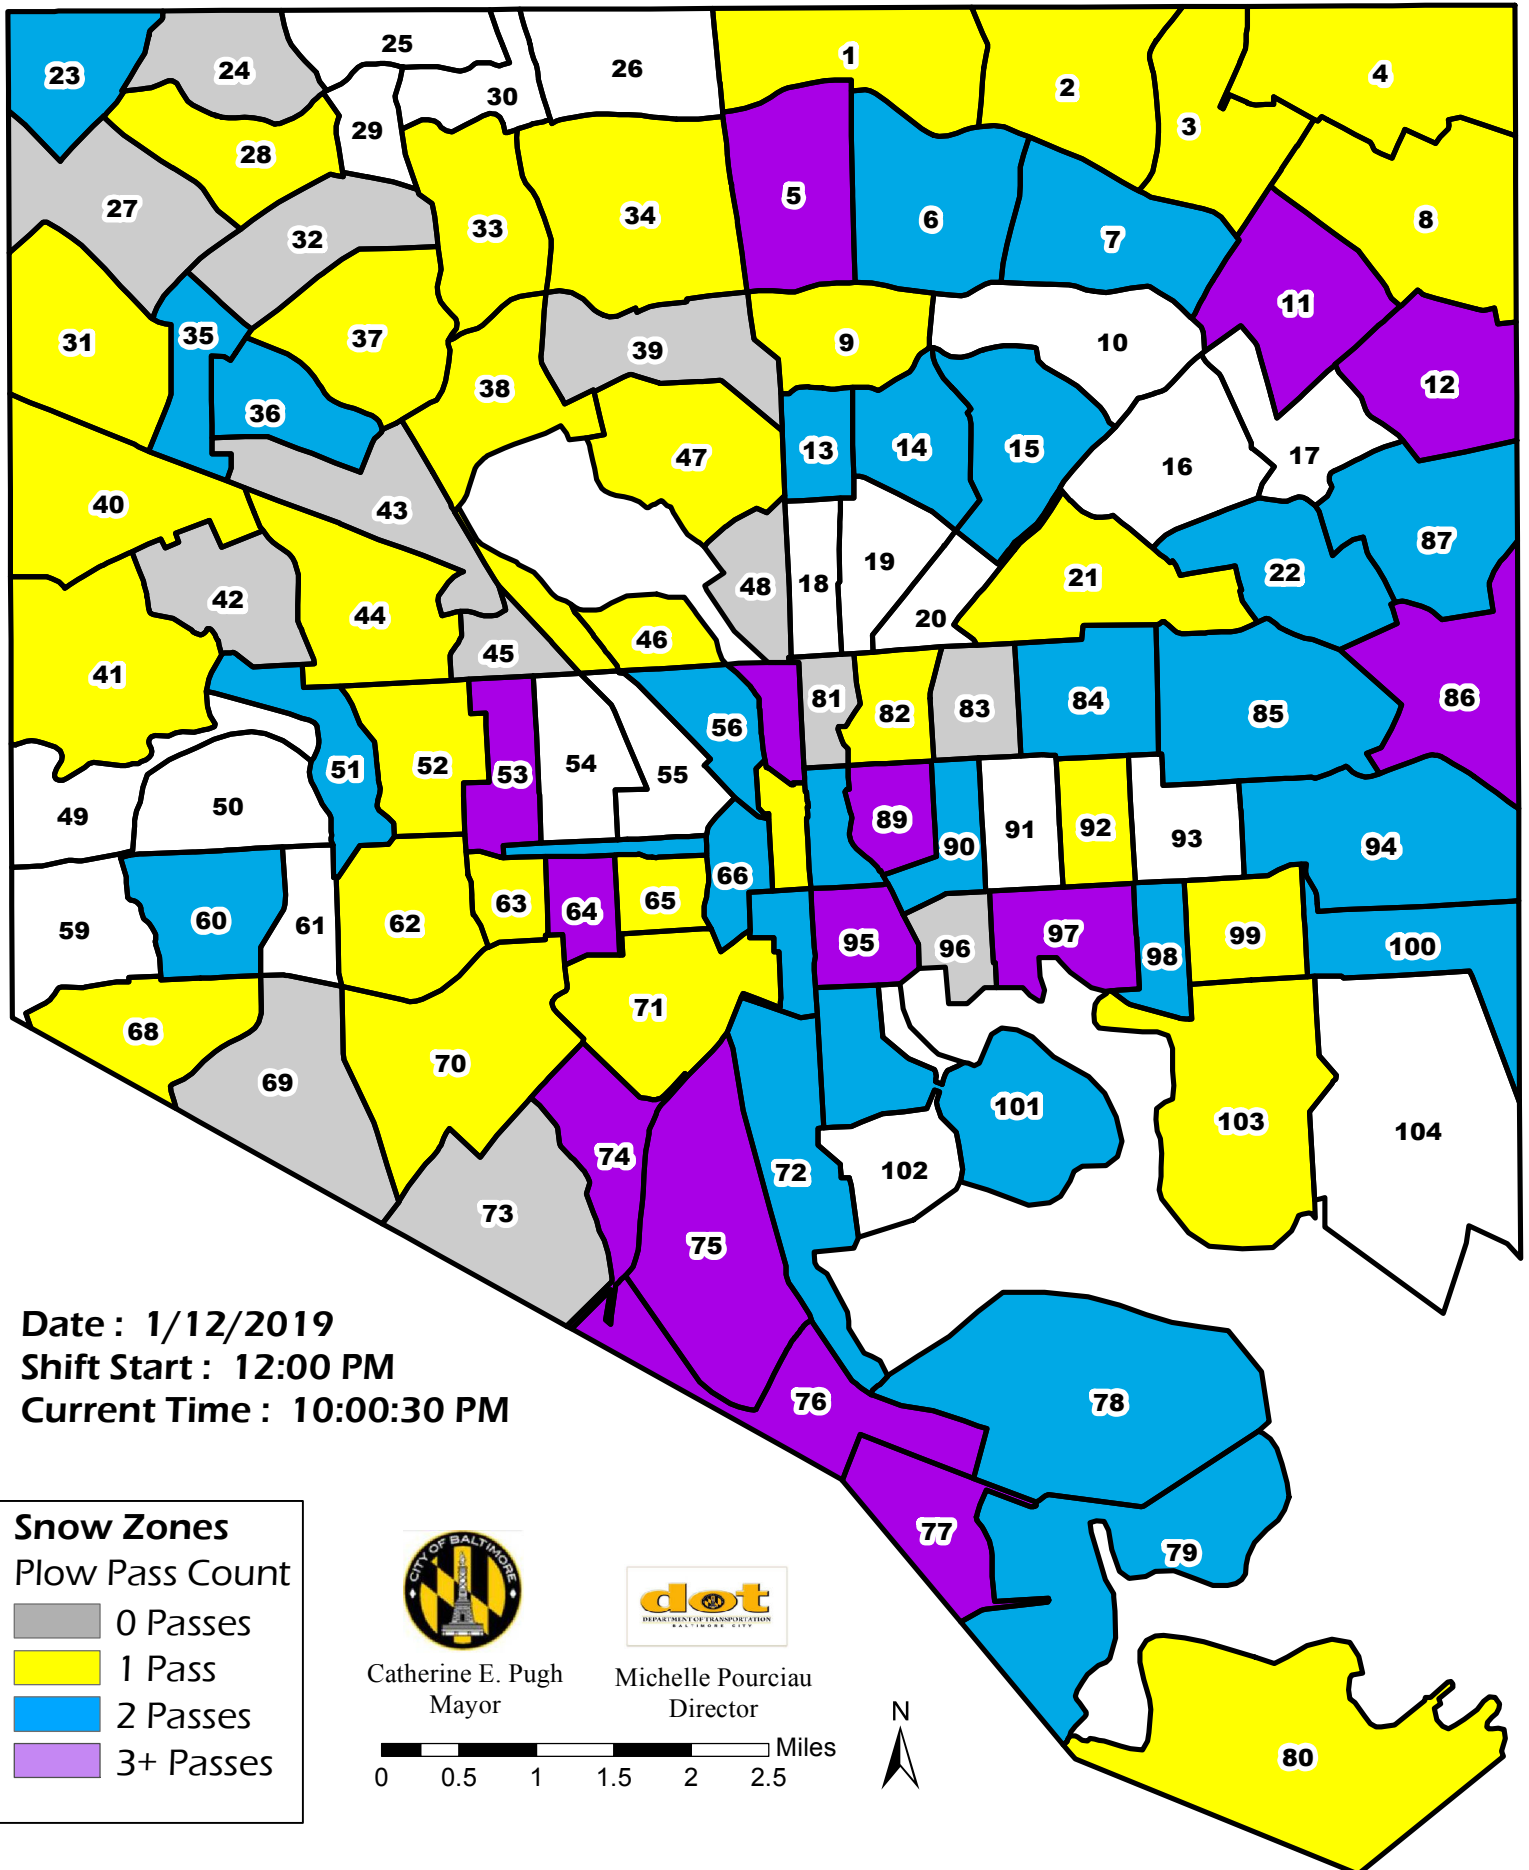

# Baltimore City, Primary Snow Zones Salted and Plowed By City Workers

Date : 1/12/2019  
 Shift Start : 12:00 PM  
 Current Time : 10:00:30 PM

**Snow Zones**  
 Plow Pass Count

- 0 Passes
- 1 Pass
- 2 Passes
- 3+ Passes

Catherine E. Pugh  
Mayor

Michelle Pourciau  
Director

0 0.5 1 1.5 2 2.5 Miles

Note: Plowing pass count data resets at the beginning of each shift, and does not necessarily reflect the total pass count since the beginning of the weather event.