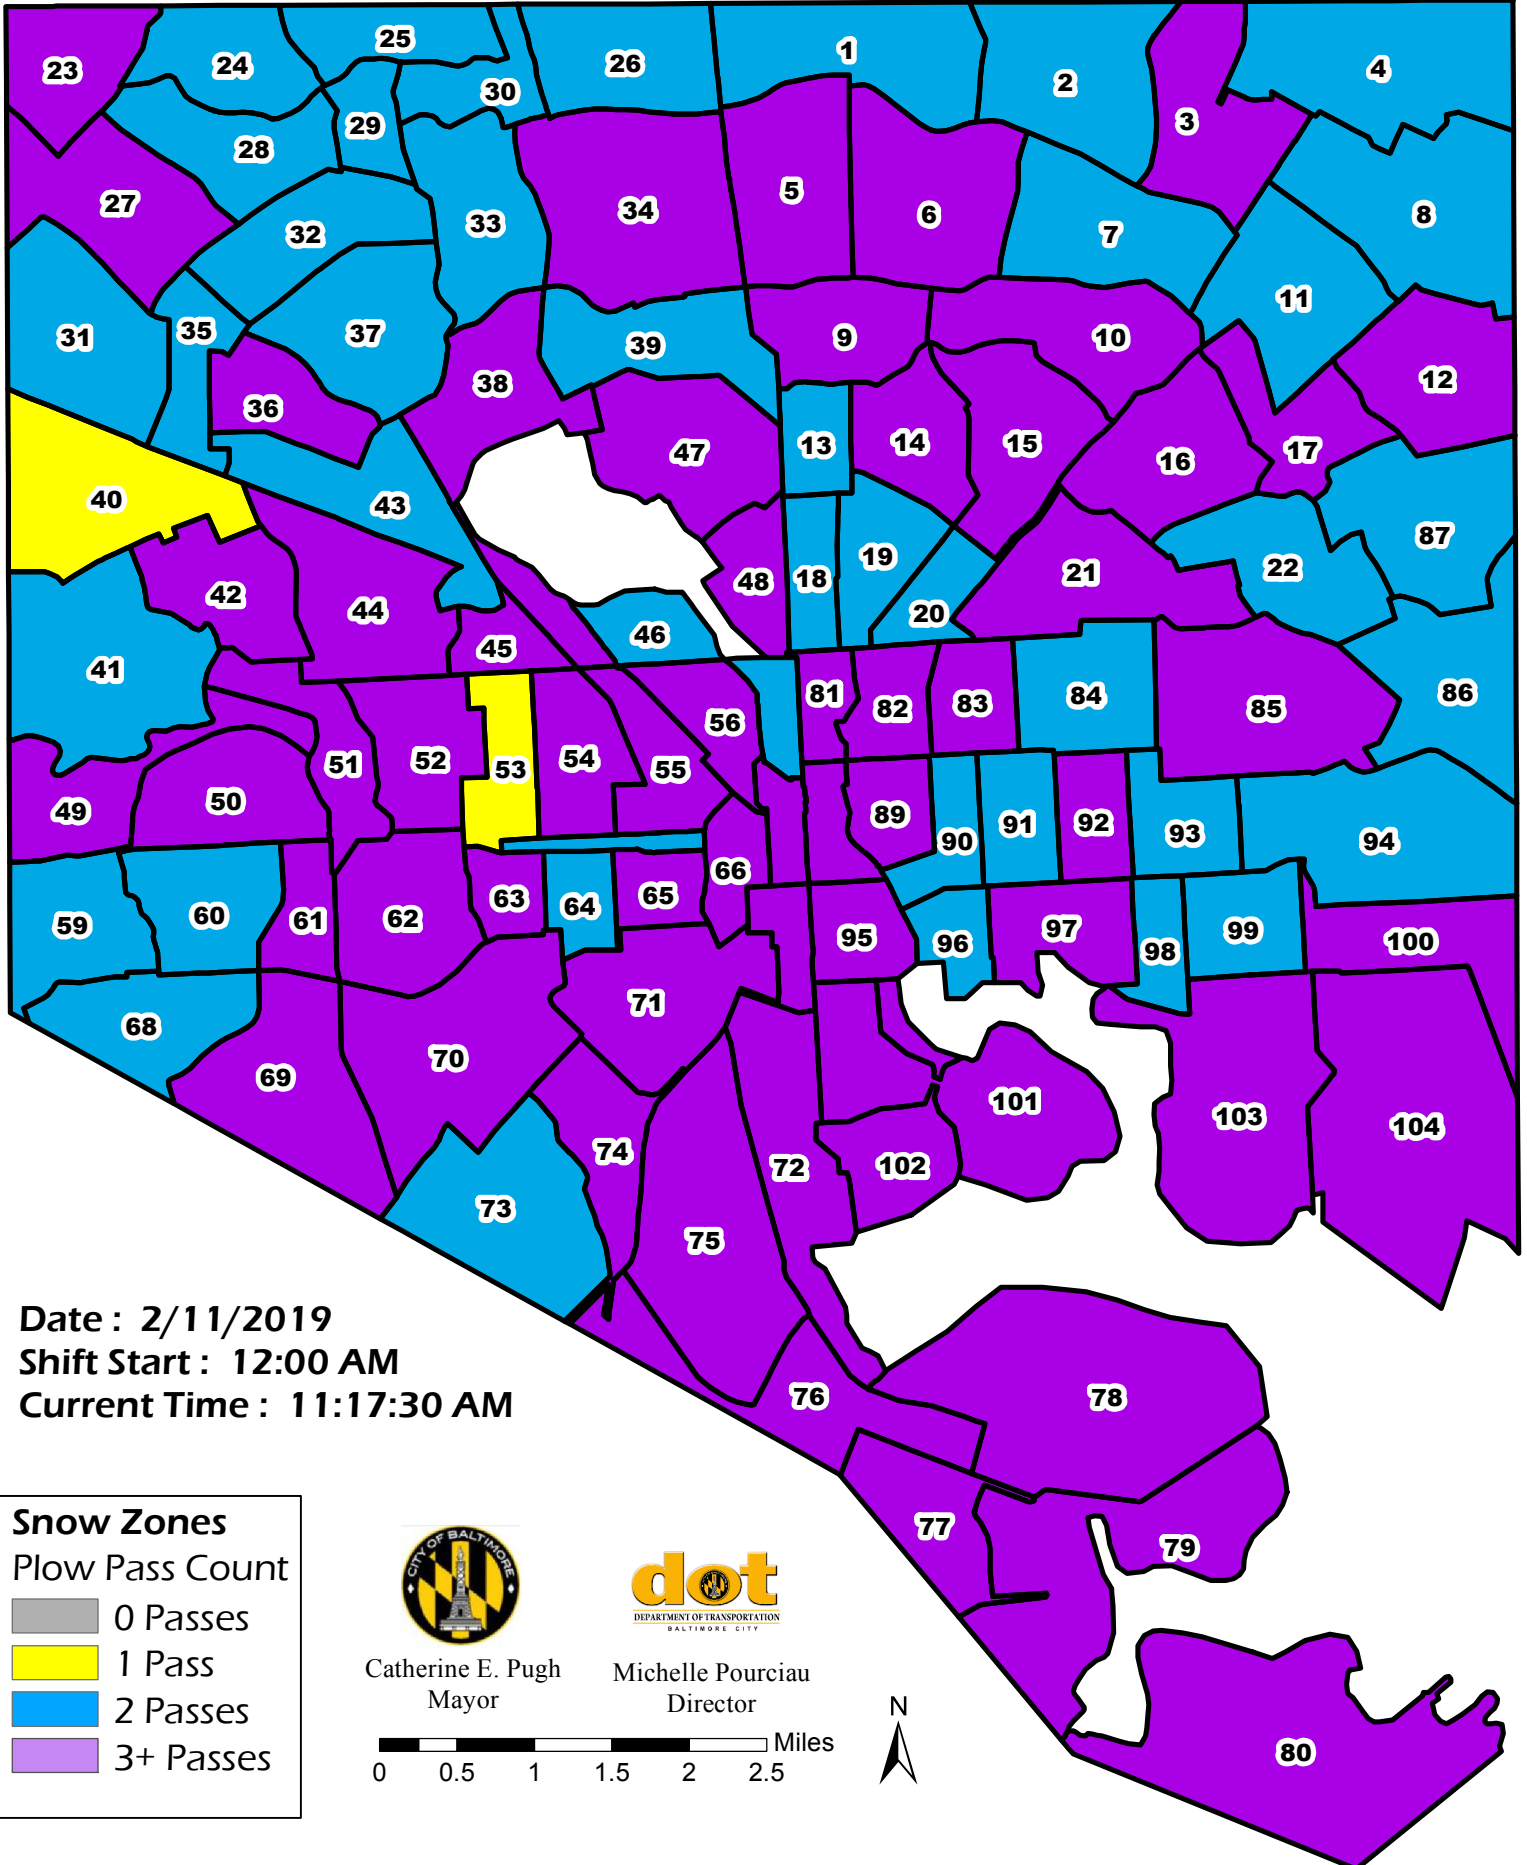

Baltimore City, Primary Snow Zones Salted and Plowed By City and Contracted Workers

Date : 2/11/2019
 Shift Start : 12:00 AM
 Current Time : 11:17:30 AM

Snow Zones
 Plow Pass Count

- 0 Passes
- 1 Pass
- 2 Passes
- 3+ Passes

Catherine E. Pugh
Mayor

Michelle Pourciau
Director

0 0.5 1 1.5 2 2.5 Miles

Note: Plowing pass count data resets at the beginning of each shift, and does not necessarily reflect the total pass count since the beginning of the weather event.